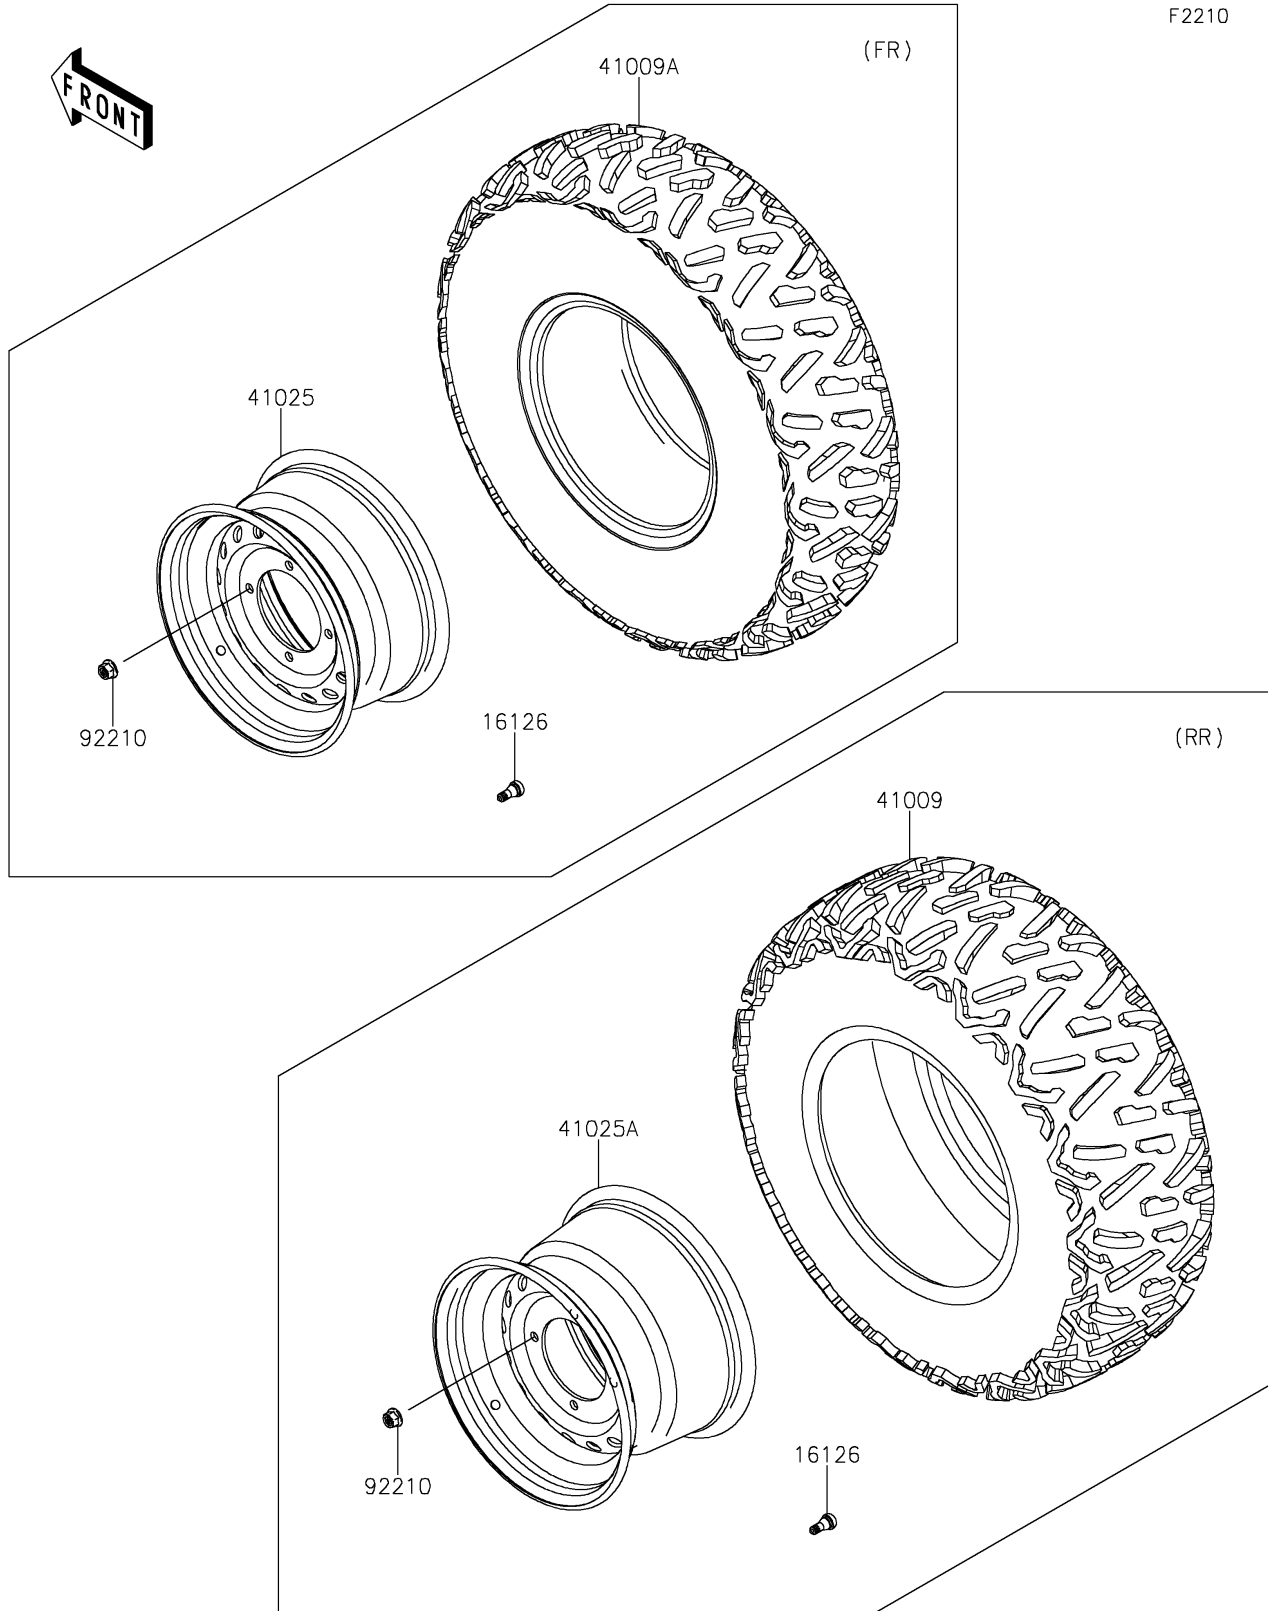

2018 TERYX4™ PARTS DIAGRAM

Wheels/Tires

F2210

2018 TERYX4™ PARTS LIST

Wheels/Tires

ITEM NAME	PART NUMBER	QUANTITY
VALVE (Ref # 16126)	16126-4001	4
TIRE,RR,26X11.00-12,MU10 (Ref # 41009)	41009-0506	2
TIRE,FR,26X9.00R12 6PLY,BIGHORN2 (Ref # 41009A)	41009-0511	2
RIM,FR,12X6.0AT,F.S.BLACK (Ref # 41025)	41025-0310-397	2
RIM,RR,12X8.0AT,F.S.BLACK (Ref # 41025A)	41025-0311-397	2
NUT,12MM (Ref # 92210)	92210-0603	16