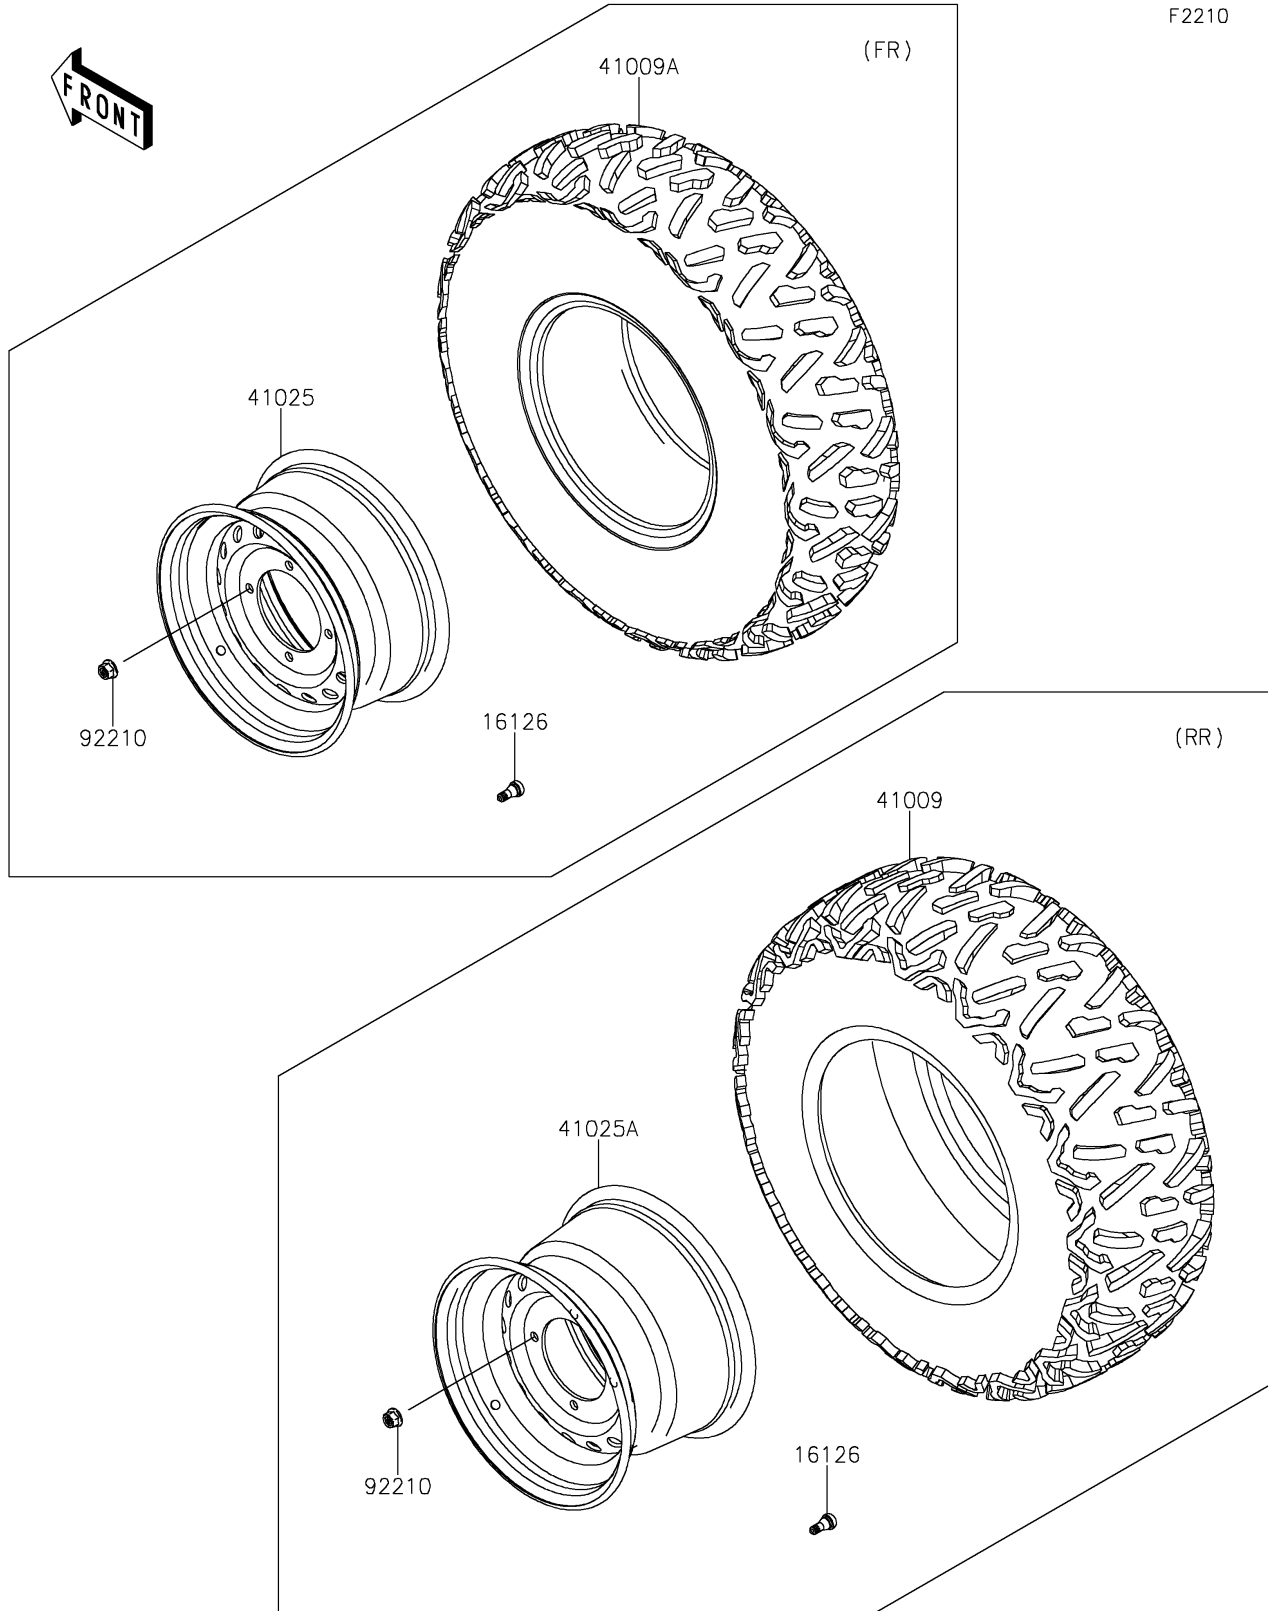

# 2020 TERYX4™ PARTS DIAGRAM

Wheels/Tires

F2210

## 2020 TERYX4™ PARTS LIST

### Wheels/Tires

ITEM NAME	PART NUMBER	QUANTITY
VALVE (Ref # 16126)	16126-4001	4
TIRE,RR,26X11.00-12,MU10 (Ref # 41009)	41009-0506	2
TIRE,FR,26X9.00R12 6PLY,BIGHORN2 (Ref # 41009A)	41009-0511	2
RIM,FR,12X6.0AT,F.S.BLACK (Ref # 41025)	41025-0310-397	2
RIM,RR,12X8.0AT,F.S.BLACK (Ref # 41025A)	41025-0311-397	2
NUT,12MM (Ref # 92210)	92210-0603	16