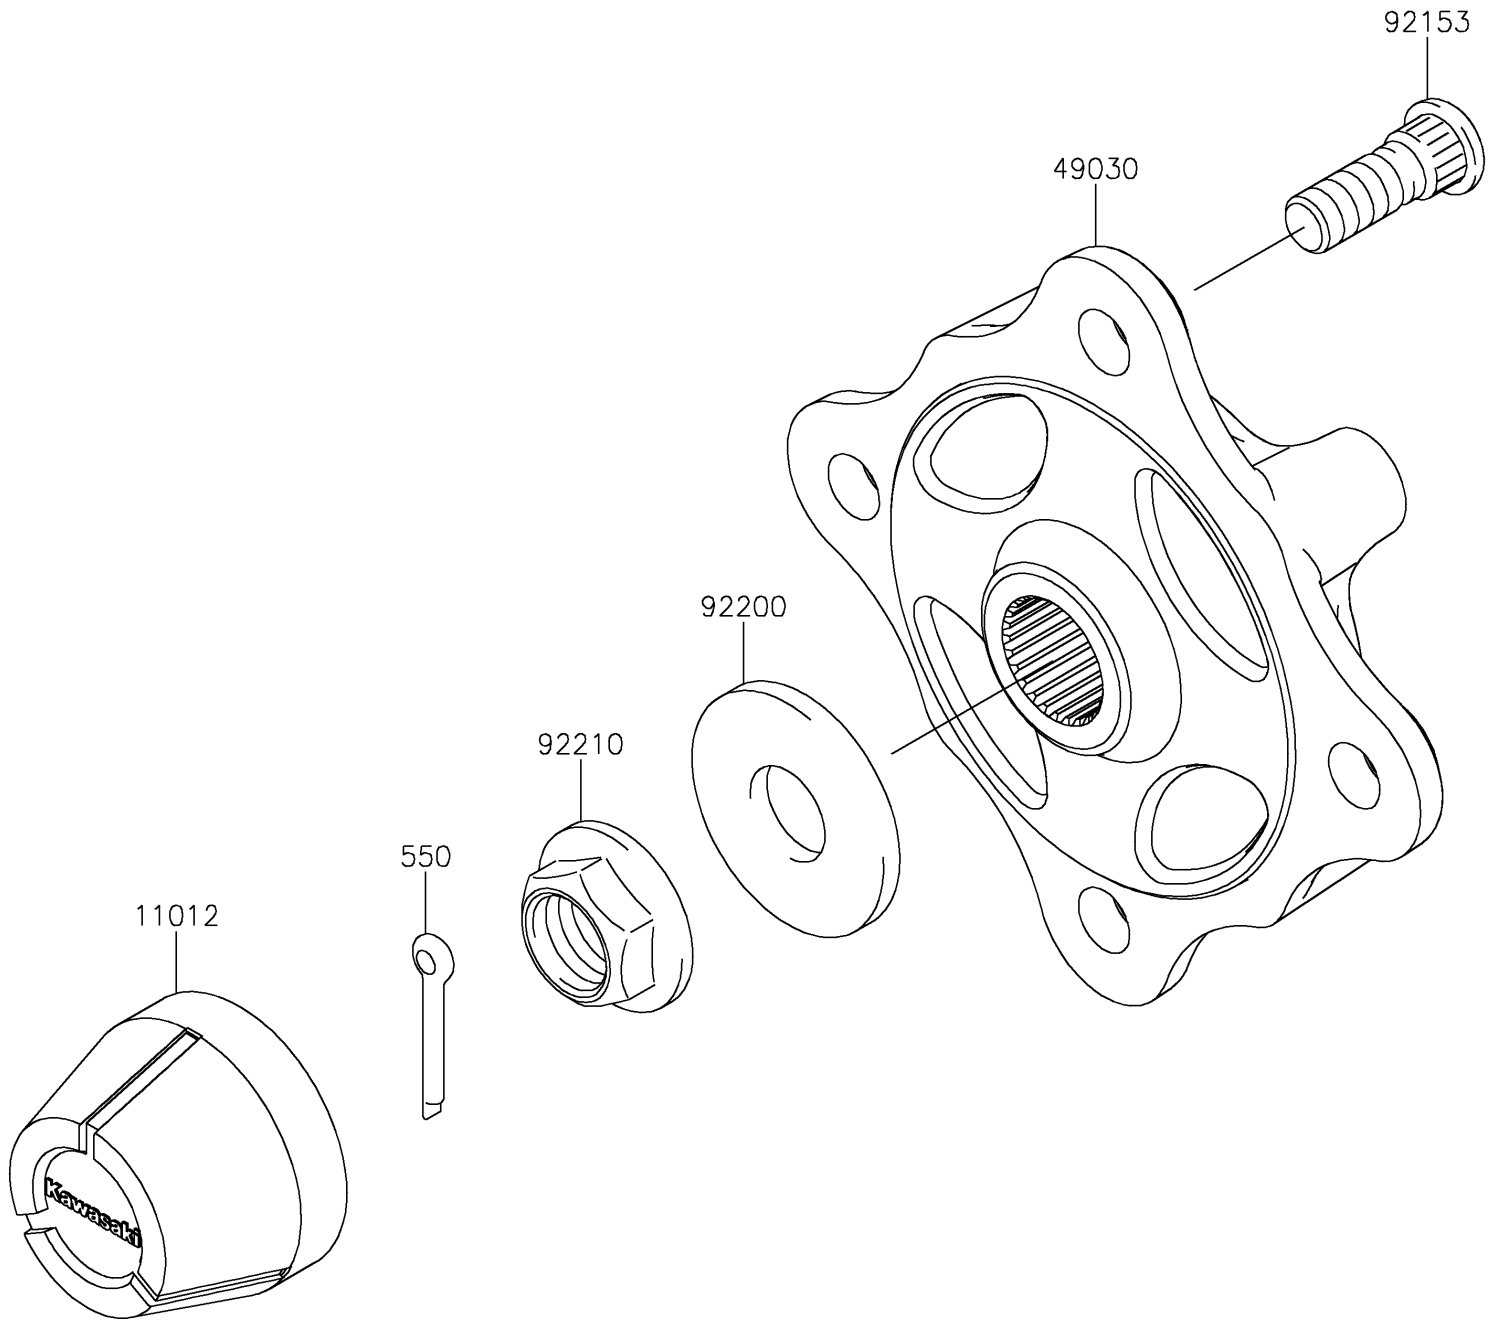

2019 TERYX4™ PARTS DIAGRAM

Front Hubs/Brakes

F2230

2019 TERYX4™ PARTS LIST

Front Hubs/Brakes

ITEM NAME	PART NUMBER	QUANTITY
CAP,WHEEL (Ref # 11012)	11012-1969	2
HUB,FR (Ref # 49030)	49030-0560	2
BOLT,12MM (Ref # 92153)	92153-1915	8
WASHER,20.3X52.0X4.5 (Ref # 92200)	92200-1739	2
NUT,FLANGED,20MM (Ref # 92210)	92210-2093	2
PIN-COTTER,4.0X30 (Ref # 550)	550AA4030	2