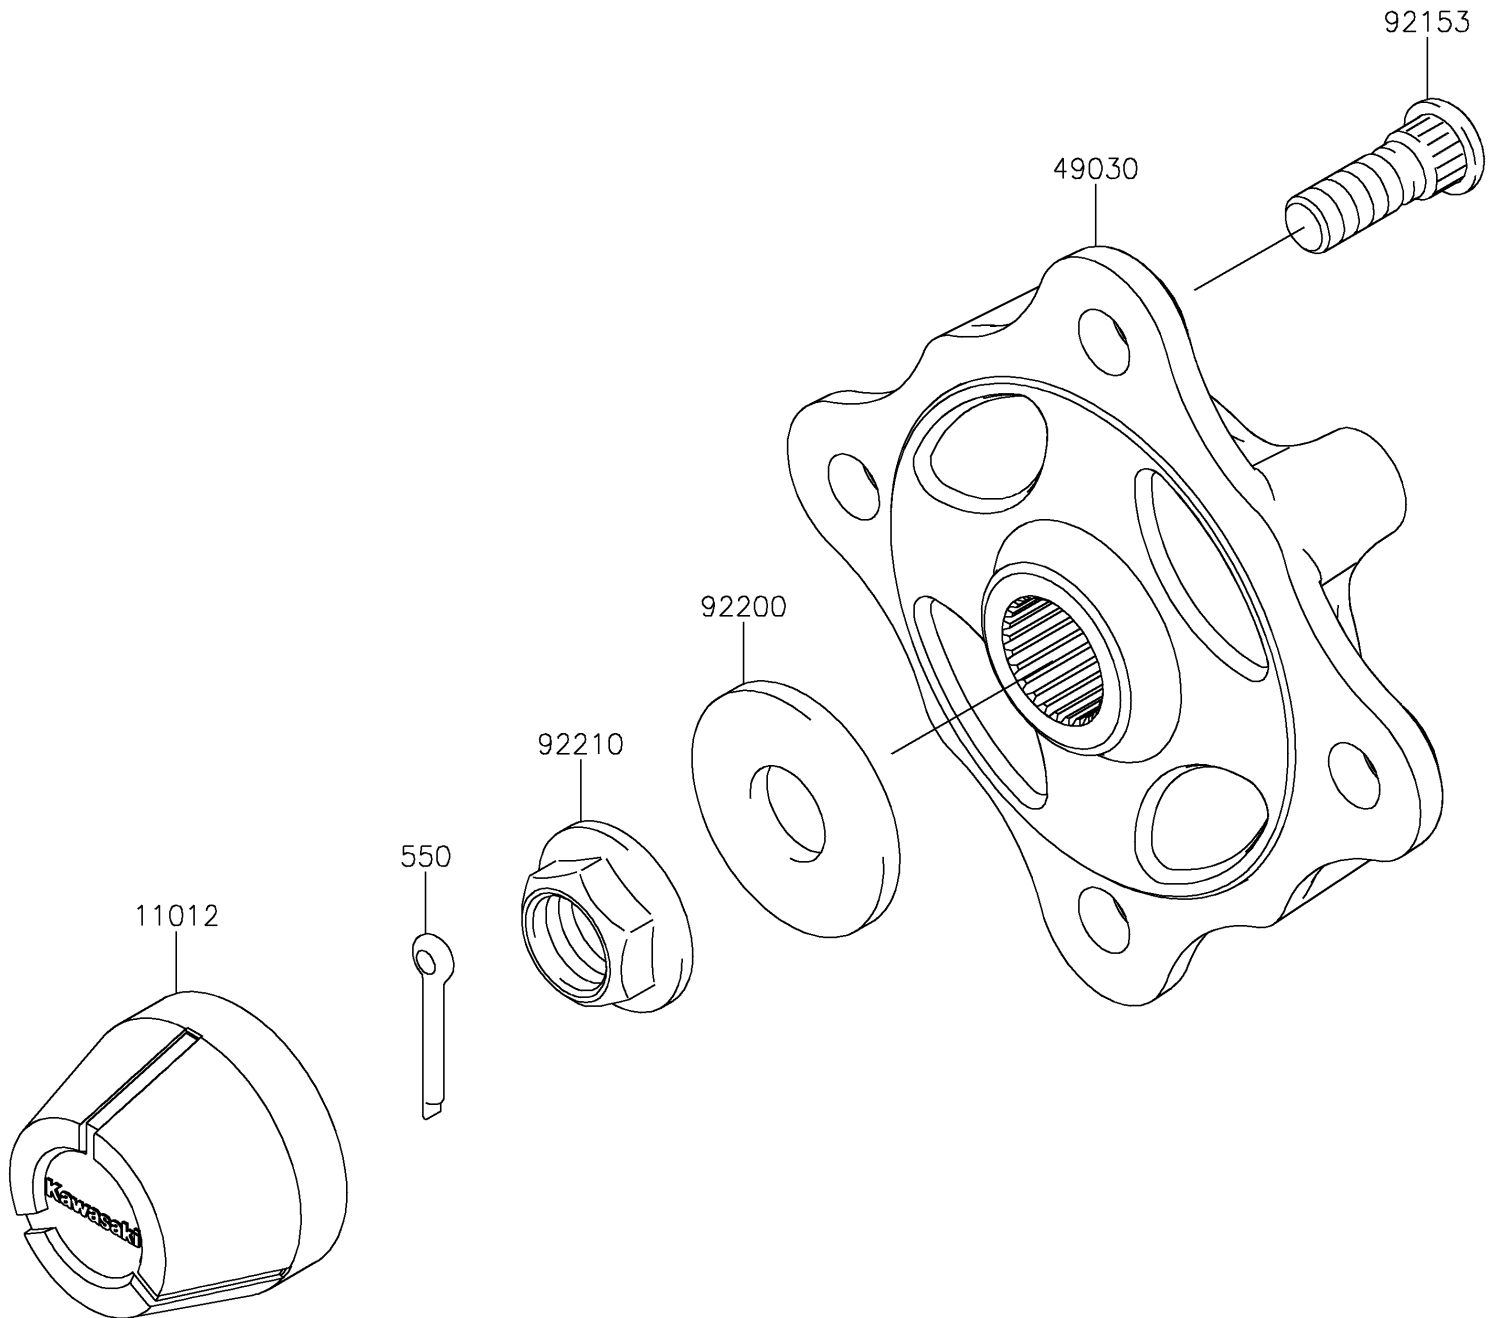

# 2020 TERYX4™ PARTS DIAGRAM

Front Hubs/Brakes

F2230

## 2020 TERYX4™ PARTS LIST

### Front Hubs/Brakes

ITEM NAME	PART NUMBER	QUANTITY
CAP,WHEEL (Ref # 11012)	11012-1969	2
HUB,FR (Ref # 49030)	49030-0560	2
BOLT,12MM (Ref # 92153)	92153-1915	8
WASHER,20.3X52.0X4.5 (Ref # 92200)	92200-1739	2
NUT,FLANGED,20MM (Ref # 92210)	92210-2093	2
PIN-COTTER,4.0X30 (Ref # 550)	550AA4030	2