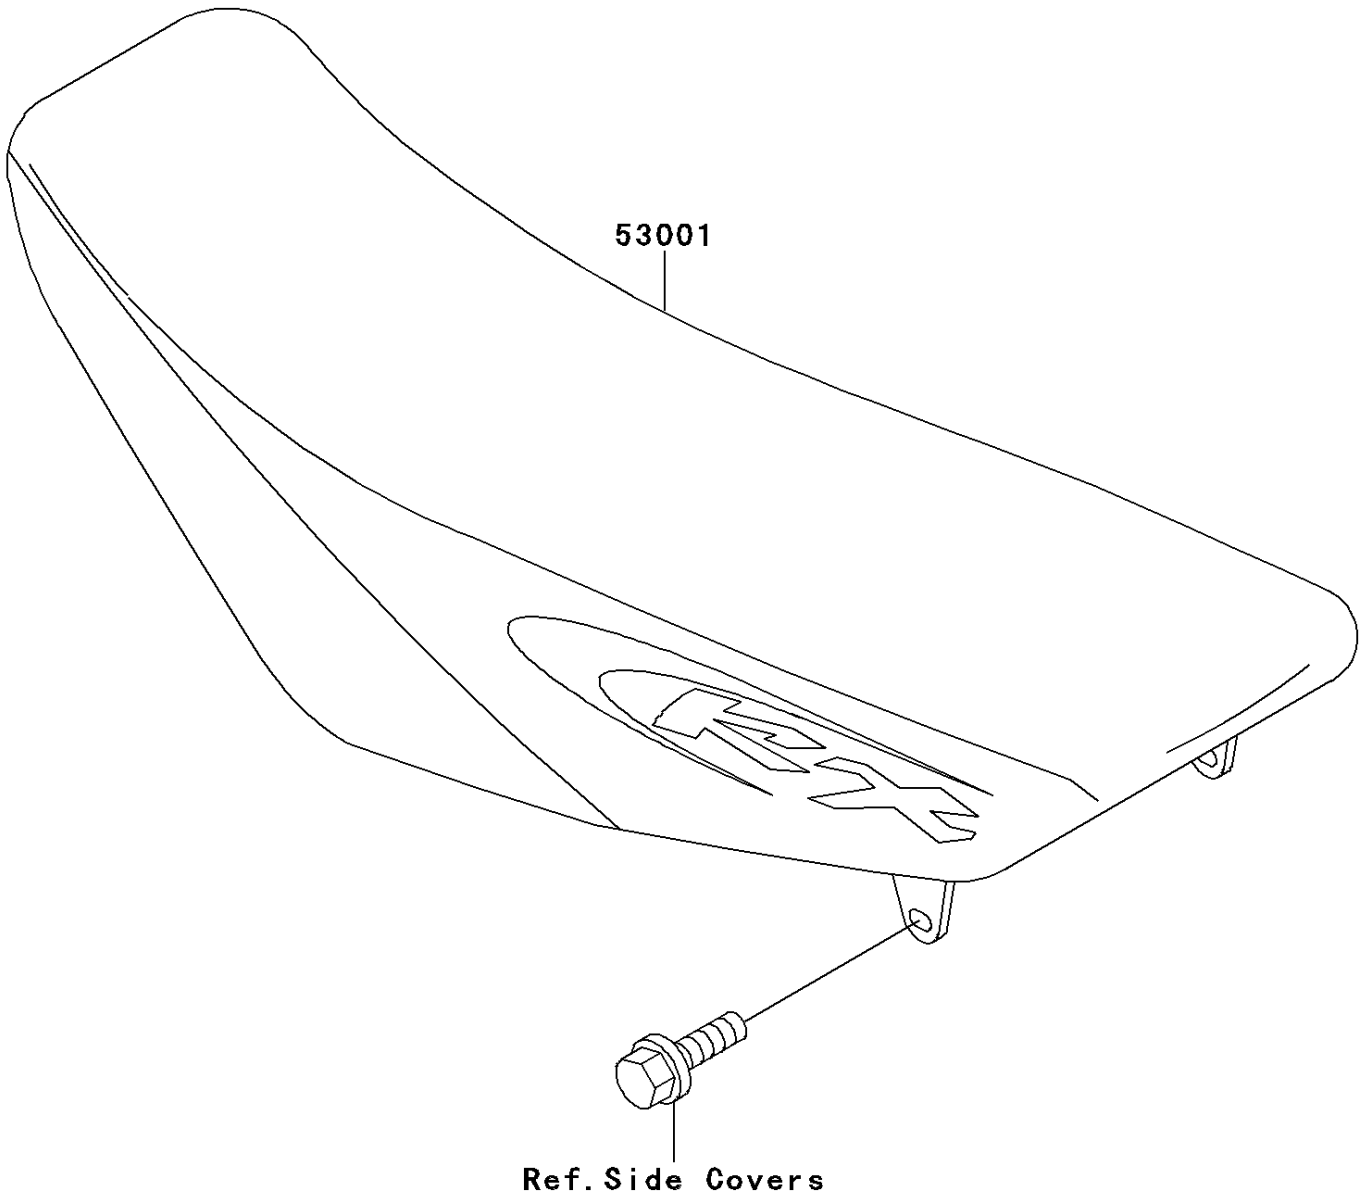

# 1998 KX80 PARTS DIAGRAM

Seat

F2510

# 1998 KX80 PARTS LIST

Seat

ITEM NAME	PART NUMBER	QUANTITY
SEAT-ASSY, GREEN/BLACK (Ref # 53001)	53001-1846-MH	1