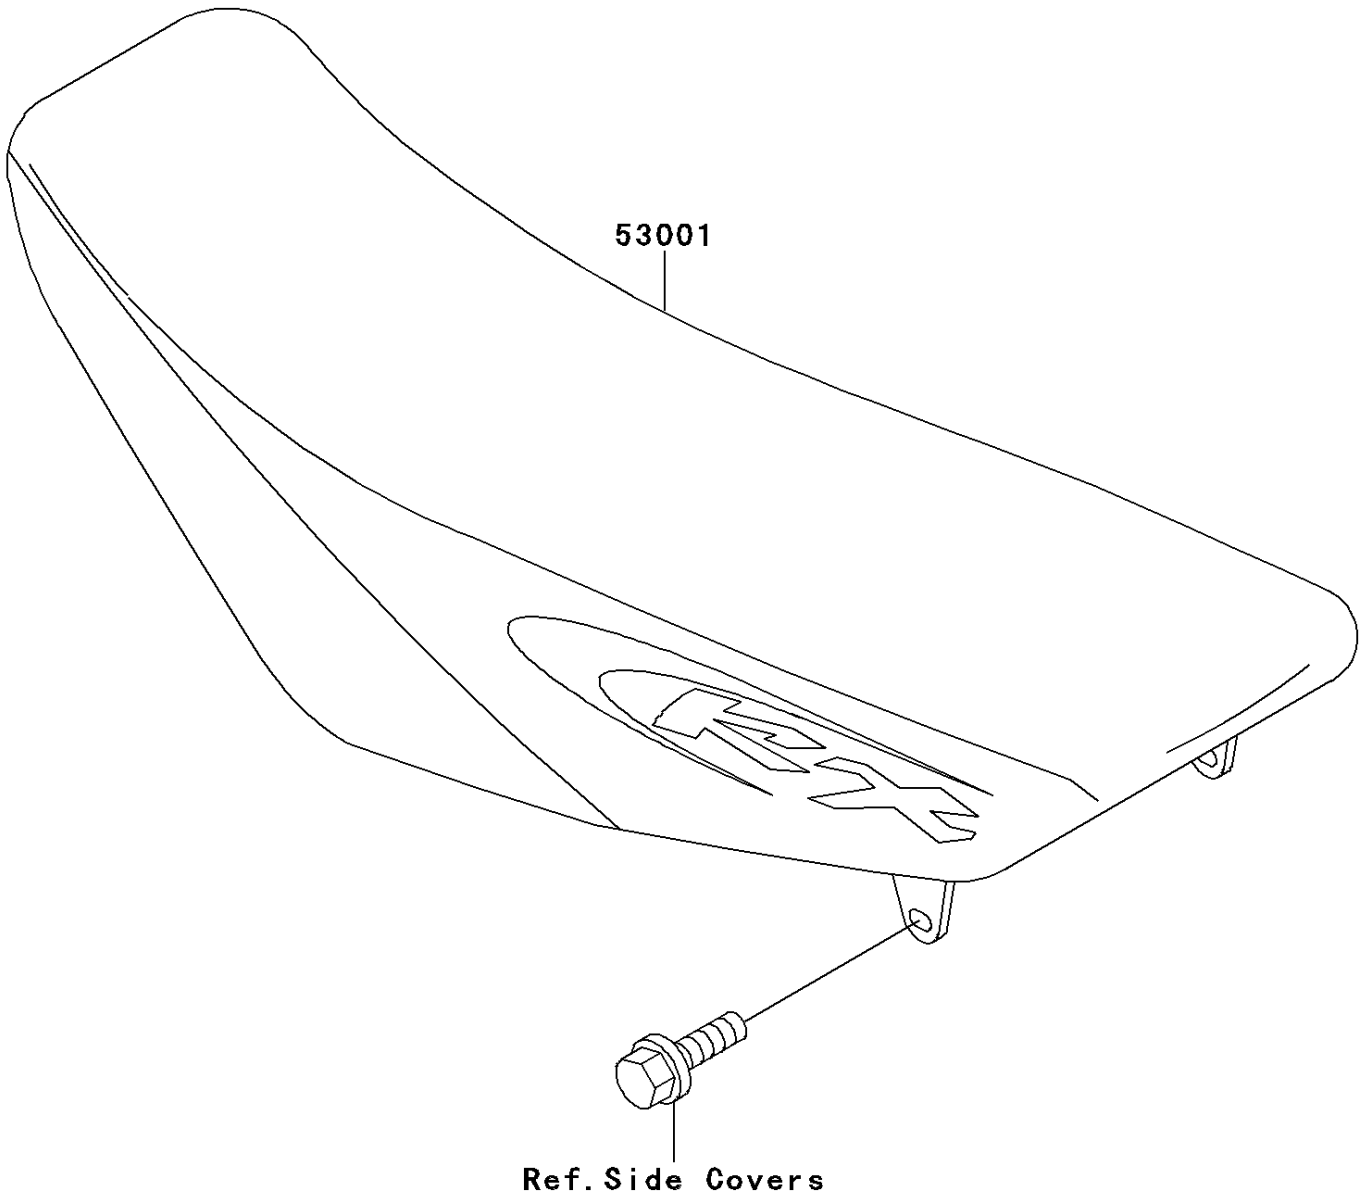

1998 KX80 PARTS DIAGRAM

Seat

F2510

1998 KX80 PARTS LIST

Seat

ITEM NAME	PART NUMBER	QUANTITY
SEAT-ASSY, GREEN/BLACK (Ref # 53001)	53001-1846-MH	1