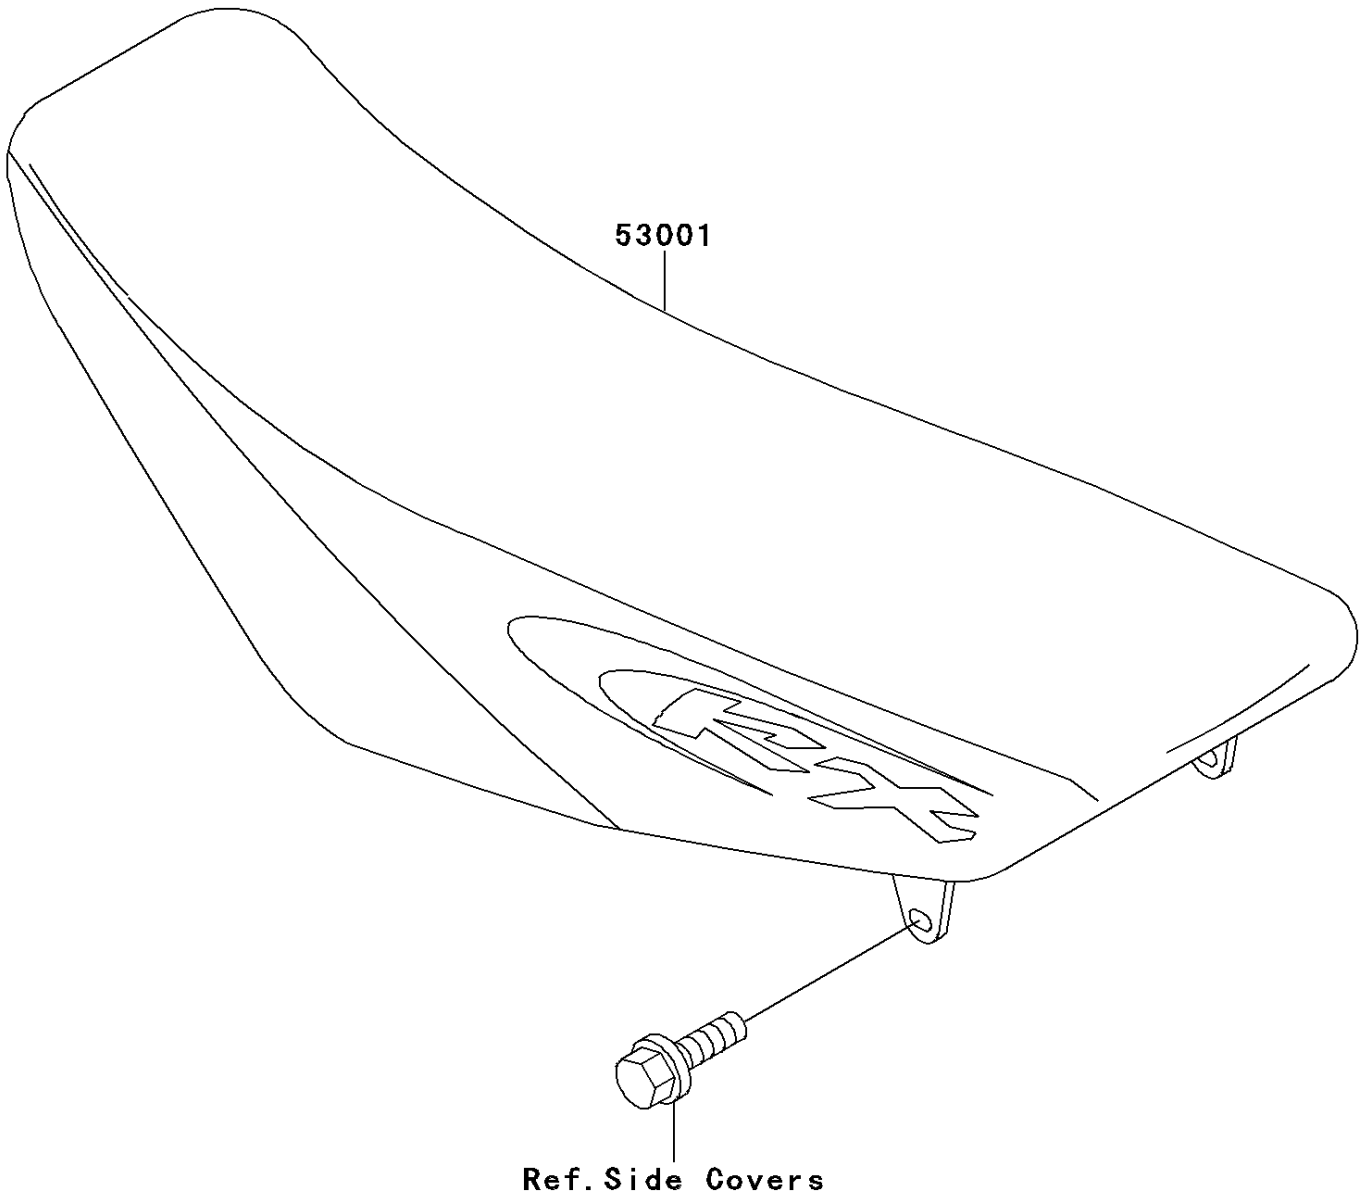

1999 KX80 PARTS DIAGRAM

Seat

F2510

1999 KX80 PARTS LIST

Seat

ITEM NAME	PART NUMBER	QUANTITY
SEAT-ASSY, GREEN/BLACK (Ref # 53001)	53001-1846-MH	1