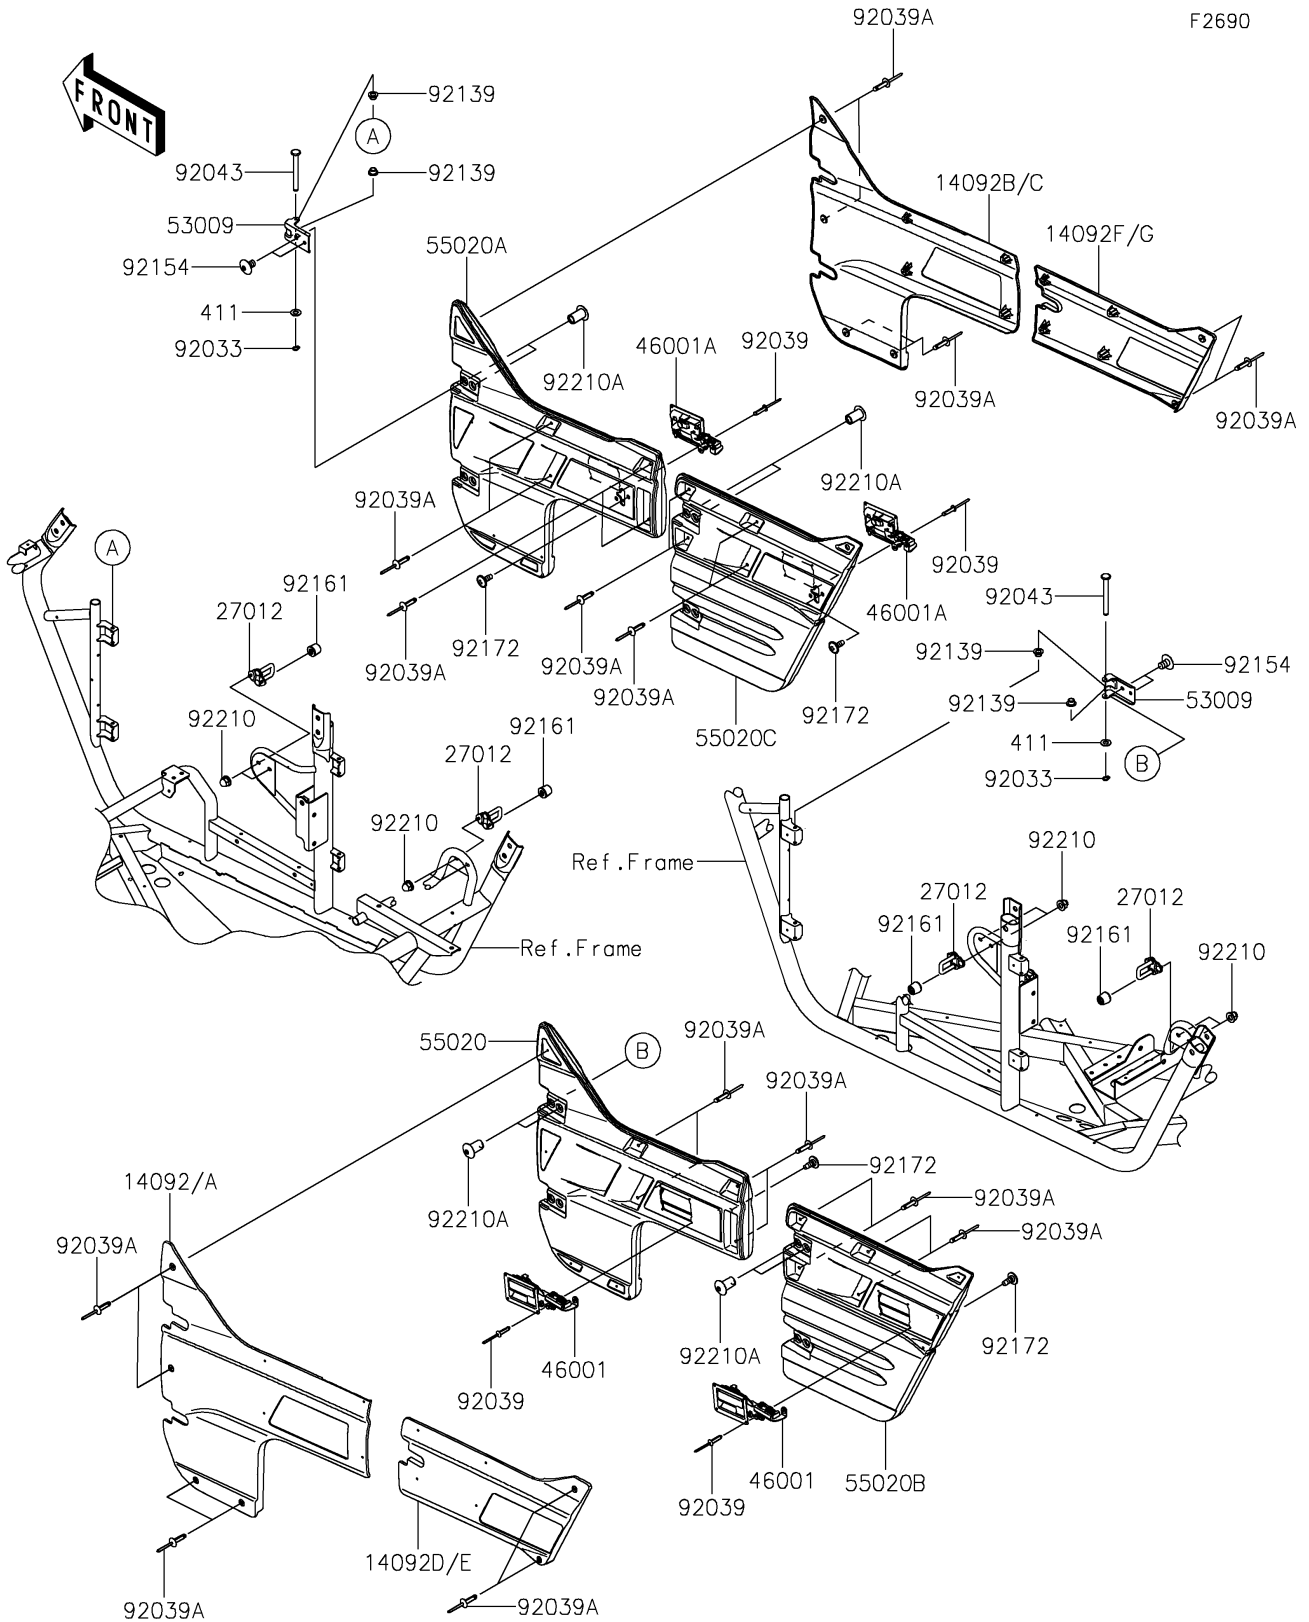

2020 TERYX4™ PARTS DIAGRAM

Door

F2690

2020 TERYX4™ PARTS LIST

Door

ITEM NAME	PART NUMBER	QUANTITY
COVER,SIDE GUARD,FR,LH,S.BLACK (Ref # 14092A)	14092-0748-839	1
COVER,SIDE GUARD,FR,RH,S.BLACK (Ref # 14092C)	14092-0749-839	1
COVER,SIDE GUARD,RR,LH,S.BLACK (Ref # 14092E)	14092-0751-839	1
COVER,SIDE GUARD,RR,RH,S.BLACK (Ref # 14092G)	14092-0752-839	1
HOOK (Ref # 27012)	27012-0705	4
HANDLE-ASSY,SIDE GUARD,LH (Ref # 46001)	46001-0556	2
HANDLE-ASSY,SIDE GUARD,RH (Ref # 46001A)	46001-0557	2
HINGE (Ref # 53009)	53009-0303	8
GUARD,SIDE,FR,LH (Ref # 55020)	55020-0737	1
GUARD,SIDE,FR,RH (Ref # 55020A)	55020-0738	1
GUARD,SIDE,RR,LH (Ref # 55020B)	55020-0739	1
GUARD,SIDE,RR,RH (Ref # 55020C)	55020-0740	1
RING-SNAP (Ref # 92033)	92033-0719	8
RIVET,4.0X17.5 (Ref # 92039)	92039-0703	16
RIVET,5X23.3 (Ref # 92039A)	92039-0769	28
PIN,6X56 (Ref # 92043)	92043-0743	8
BUSHING,6X8X6 (Ref # 92139)	92139-0709	16
BOLT,TORX,8X13 (Ref # 92154)	92154-1911	16
DAMPER,9X28X24.3 (Ref # 92161)	92161-1456	4
SCREW,6X16 (Ref # 92172)	92172-0711	8
NUT,CAP,6MM (Ref # 92210)	92210-0003	8
NUT,TORX,8MM (Ref # 92210A)	92210-1442	16
WASHER-PLAIN,6MM (Ref # 411)	411AB0600	8