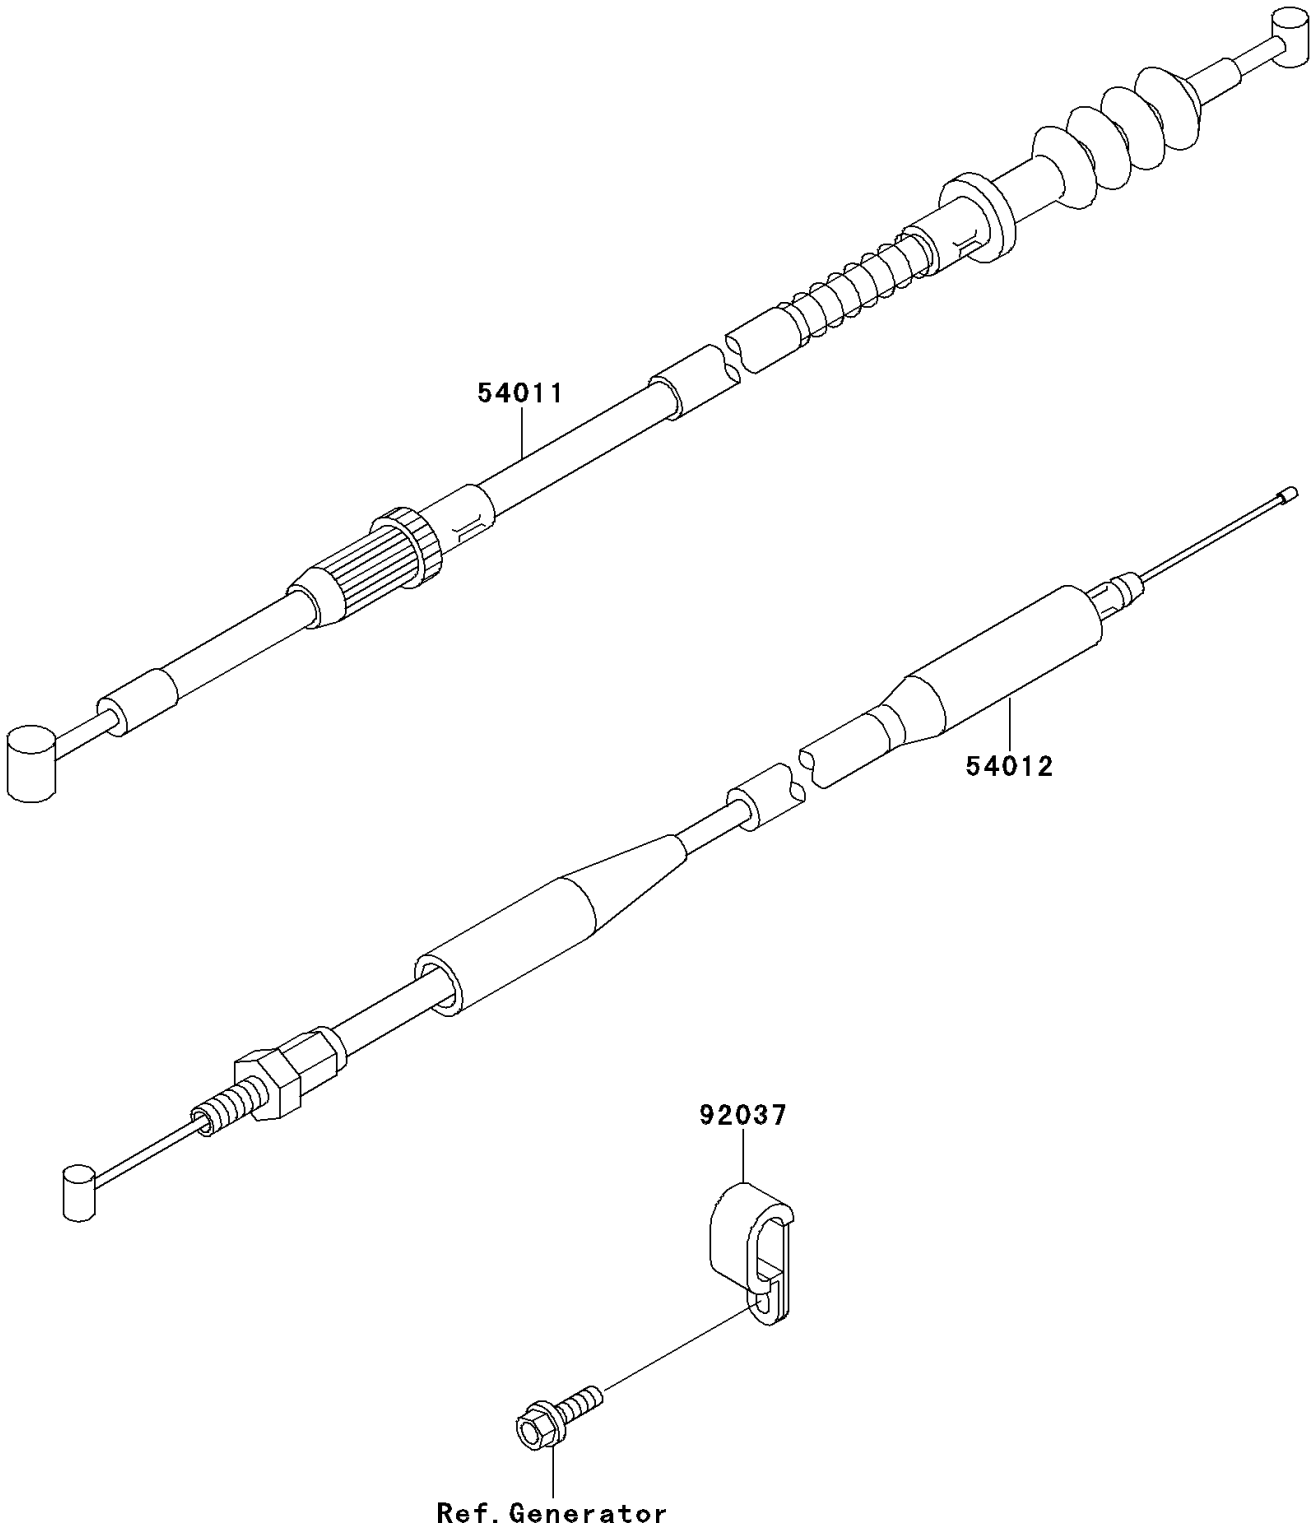

1998 KX80 PARTS DIAGRAM

Cables

F2540

1998 KX80 PARTS LIST

Cables

ITEM NAME	PART NUMBER	QUANTITY
CABLE-CLUTCH (Ref # 54011)	54011-1375	1
CABLE-THROTTLE (Ref # 54012)	54012-1565	1
CLAMP (Ref # 92037)	92037-1608	1