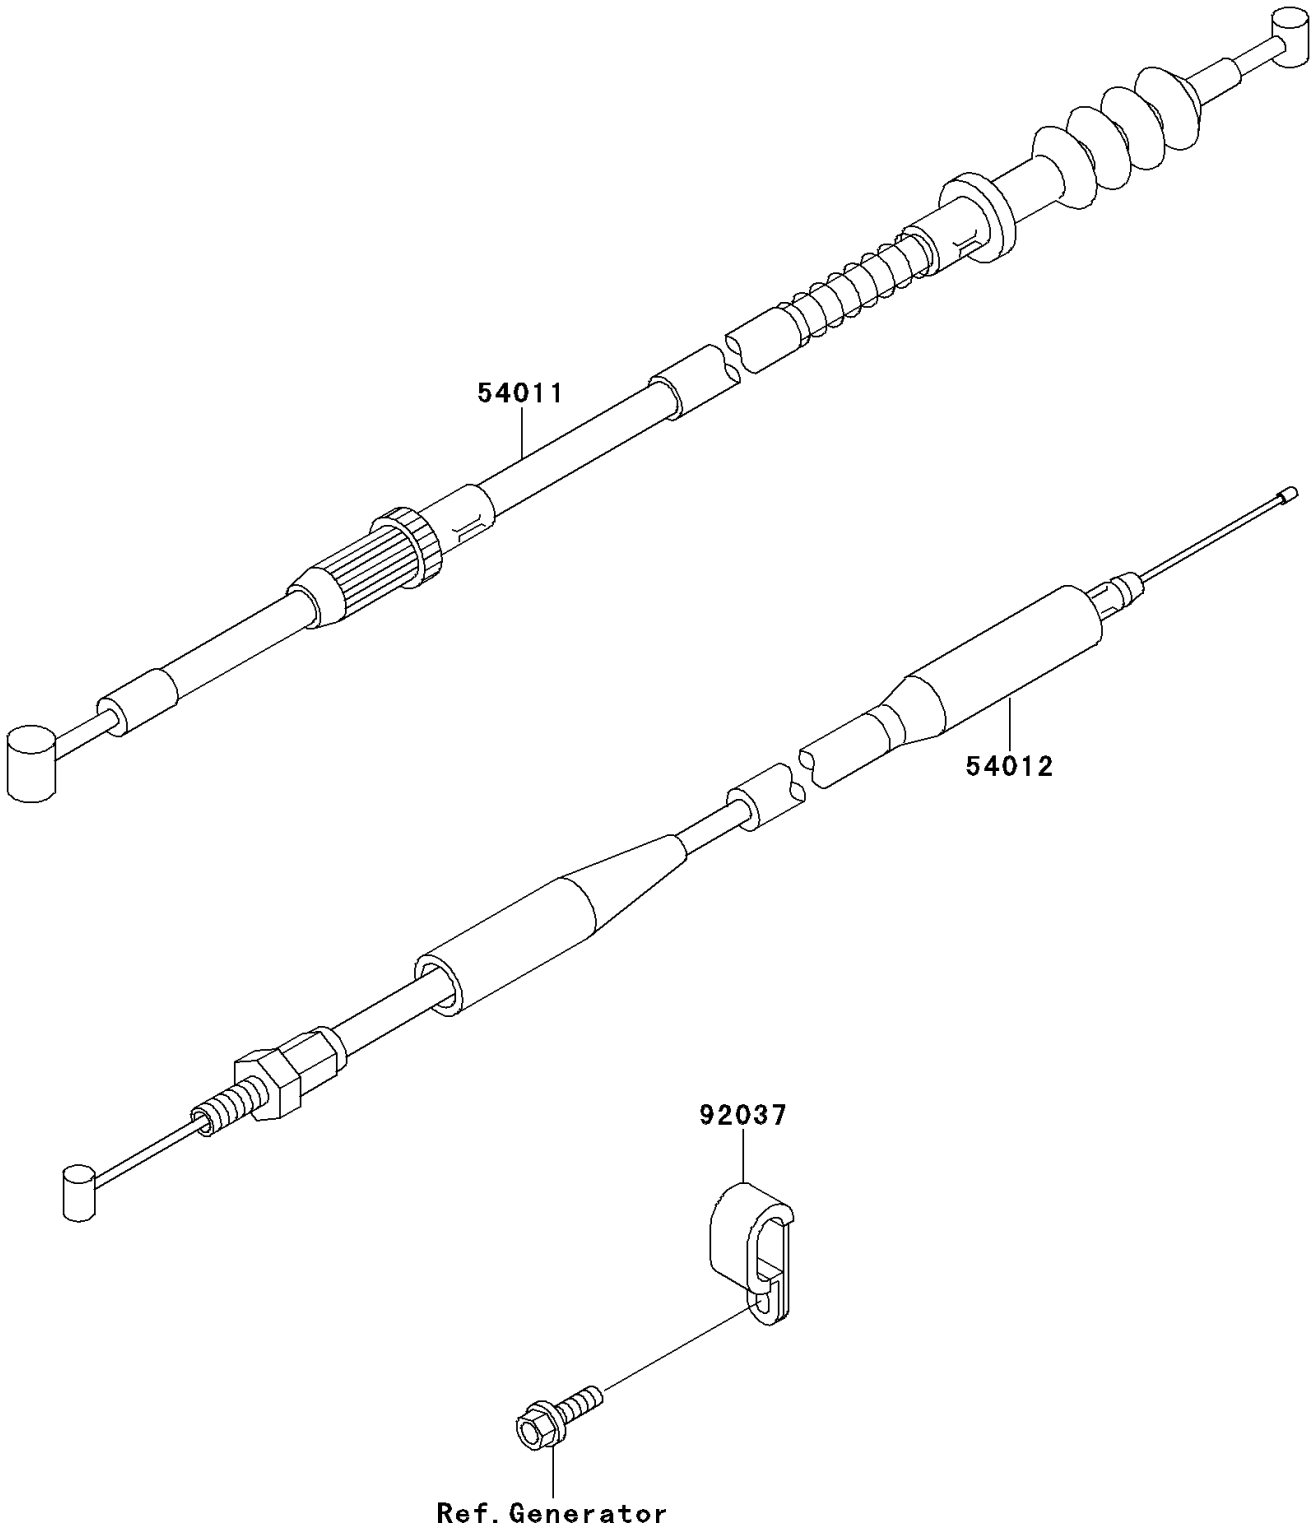

1999 KX80 PARTS DIAGRAM

Cables

F2540

1999 KX80 PARTS LIST

Cables

ITEM NAME	PART NUMBER	QUANTITY
CABLE-CLUTCH (Ref # 54011)	54011-1375	1
CABLE-THROTTLE (Ref # 54012)	54012-1565	1
CLAMP (Ref # 92037)	92037-1608	1