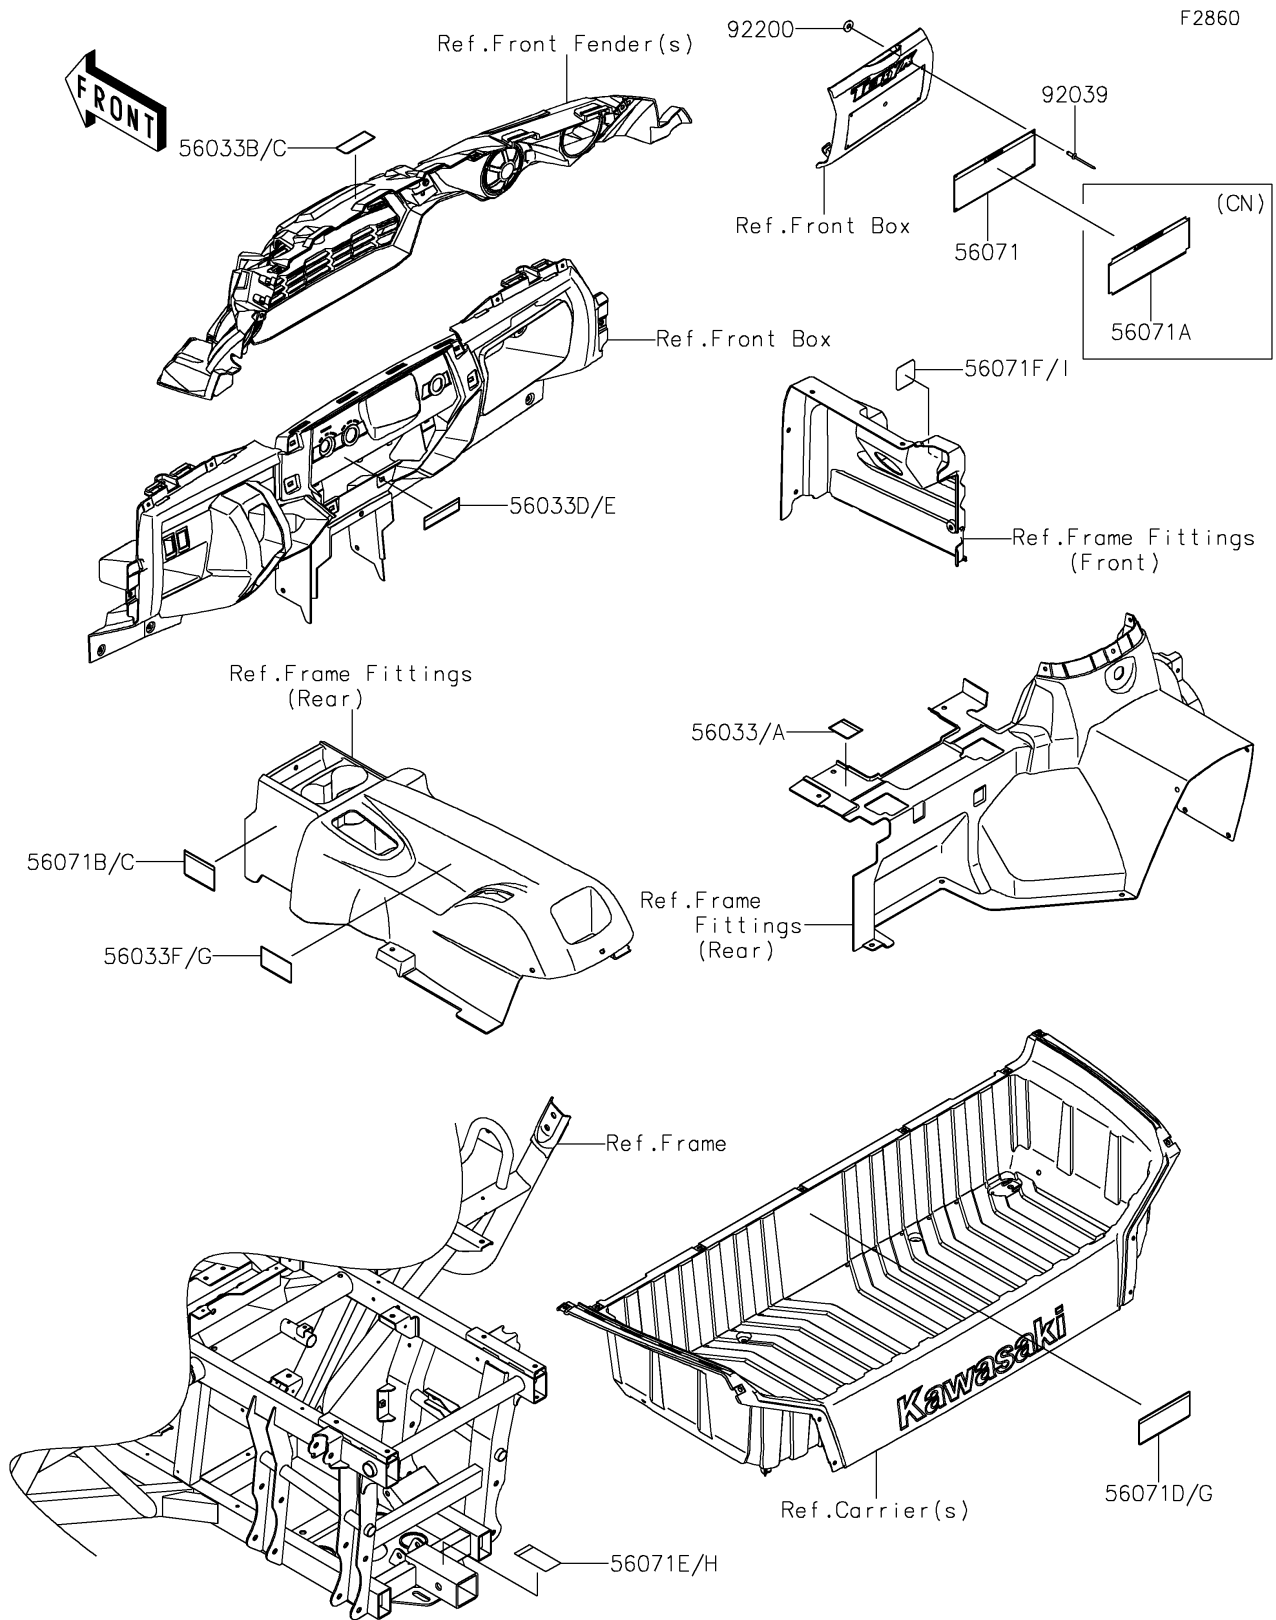

2017 TERYX4™ PARTS DIAGRAM

Labels

2017 TERYX4™ PARTS LIST

Labels

ITEM NAME	PART NUMBER	QUANTITY
LABEL-MANUAL,OIL MAINTENANCE (Ref # 56033)	56033-0372	1
LABEL-MANUAL,OIL MAINTENANCE (Ref # 56033A)	56033-0373	1
LABEL-MANUAL,AIR CLEANER (Ref # 56033B)	56033-0724	1
LABEL-MANUAL,AIR CLEANER (Ref # 56033C)	56033-0731	1
LABEL-MANUAL,SHIFT NOTICE (Ref # 56033D)	56033-0822	1
LABEL-MANUAL,SHIFT NOTICE (Ref # 56033E)	56033-0826	1
LABEL-MANUAL,DRIVE BELT (Ref # 56033F)	56033-0924	1
LABEL-MANUAL,DRIVE BELT (Ref # 56033G)	56033-0929	1
LABEL-WARNING (Ref # 56071)	56071-0500	1
LABEL-WARNING,GENERAL (Ref # 56071A)	56071-0501	1
LABEL-WARNING,TIRE (Ref # 56071B)	56071-0504	1
LABEL-WARNING,TIRE (Ref # 56071C)	56071-0505	1
LABEL-WARNING,CARGO (Ref # 56071D)	56071-0584	1
LABEL-WARNING,TRAILER HITCH (Ref # 56071E)	56071-0586	1
LABEL-WARNING,GASOLINE (Ref # 56071F)	56071-0588	1
LABEL-WARNING,CARGO (Ref # 56071G)	56071-0589	1
LABEL-WARNING,TRAILER HITCH (Ref # 56071H)	56071-0591	1
LABEL-WARNING,GASOLINE (Ref # 56071I)	56071-0593	1
RIVET,3.2X8 (Ref # 92039)	92039-3763	4
WASHER,3.5X8X1 (Ref # 92200)	92200-1251	4