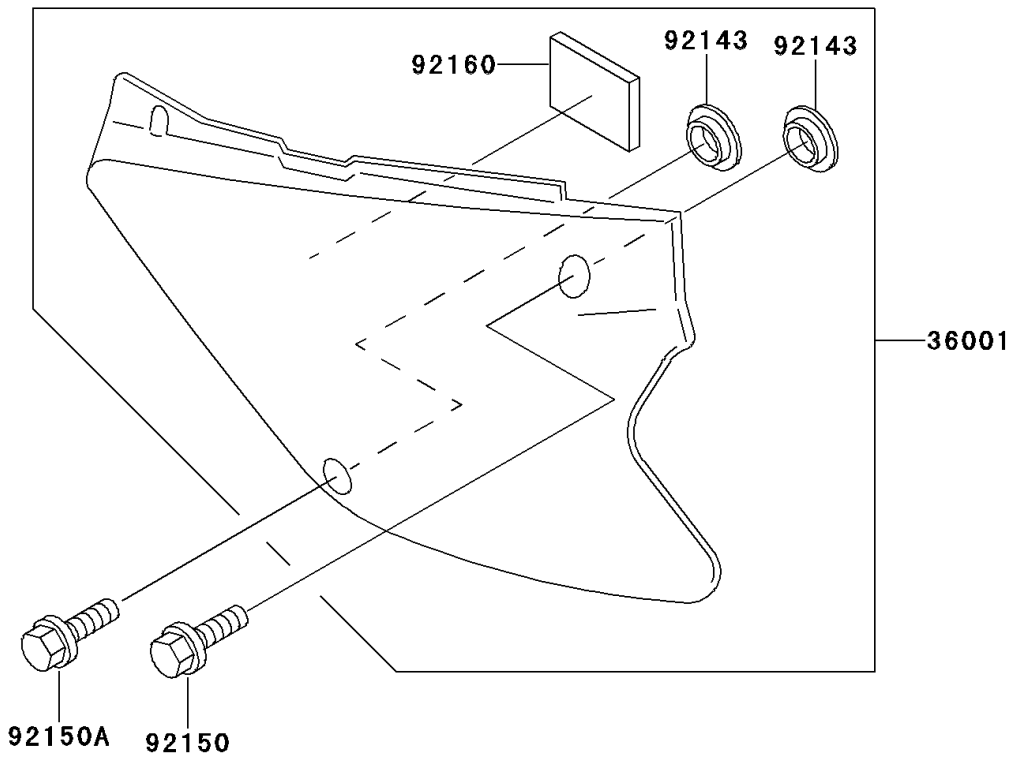

1998 KX80 PARTS DIAGRAM

Side Covers

F2611

1998 KX80 PARTS LIST

Side Covers

ITEM NAME	PART NUMBER	QUANTITY
COVER-SIDE,LH,P.WHITE (Ref # 36001)	36001-1584-6F	1
COVER-SIDE,RH,P.WHITE (Ref # 36001A)	36001-1585-6F	1
COLLAR (Ref # 92143)	92143-1196	4
BOLT,6X20 (Ref # 92150)	92150-1339	2
BOLT,6X14 (Ref # 92150A)	92150-1340	2
DAMPER (Ref # 92160)	92160-1899	1