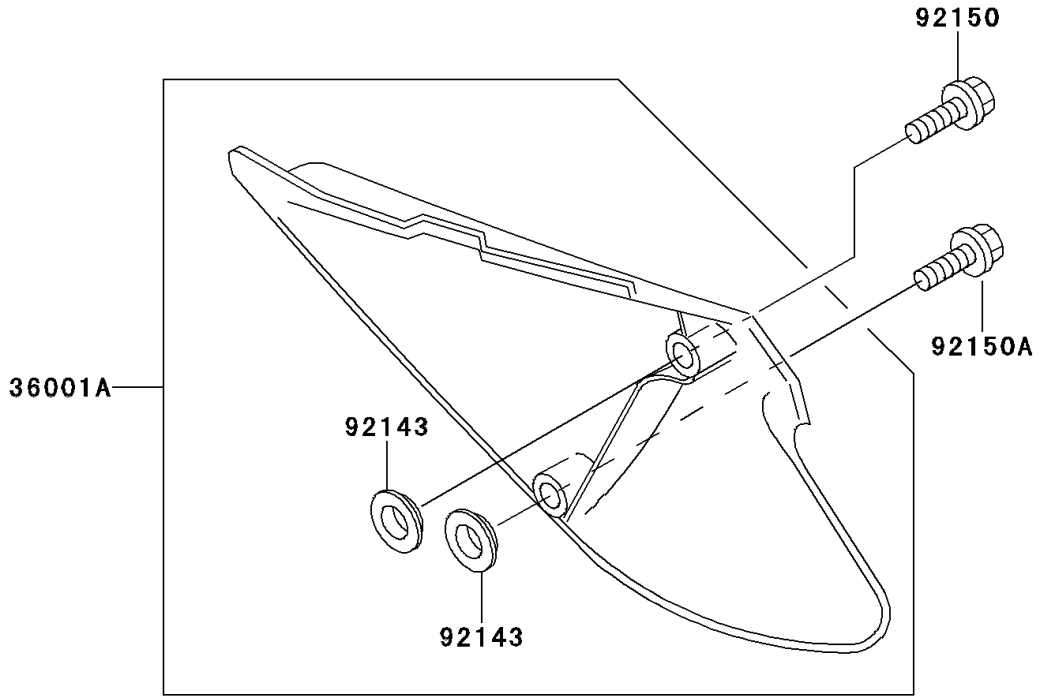

1998 KX80 PARTS DIAGRAM

Side Covers

F2611

1998 KX80 PARTS LIST

Side Covers

ITEM NAME	PART NUMBER	QUANTITY
COVER-SIDE,LH,P.WHITE (Ref # 36001)	36001-1584-6F	1
COVER-SIDE,RH,P.WHITE (Ref # 36001A)	36001-1585-6F	1
COLLAR (Ref # 92143)	92143-1196	4
BOLT,6X20 (Ref # 92150)	92150-1339	2
BOLT,6X14 (Ref # 92150A)	92150-1340	2
DAMPER (Ref # 92160)	92160-1899	1