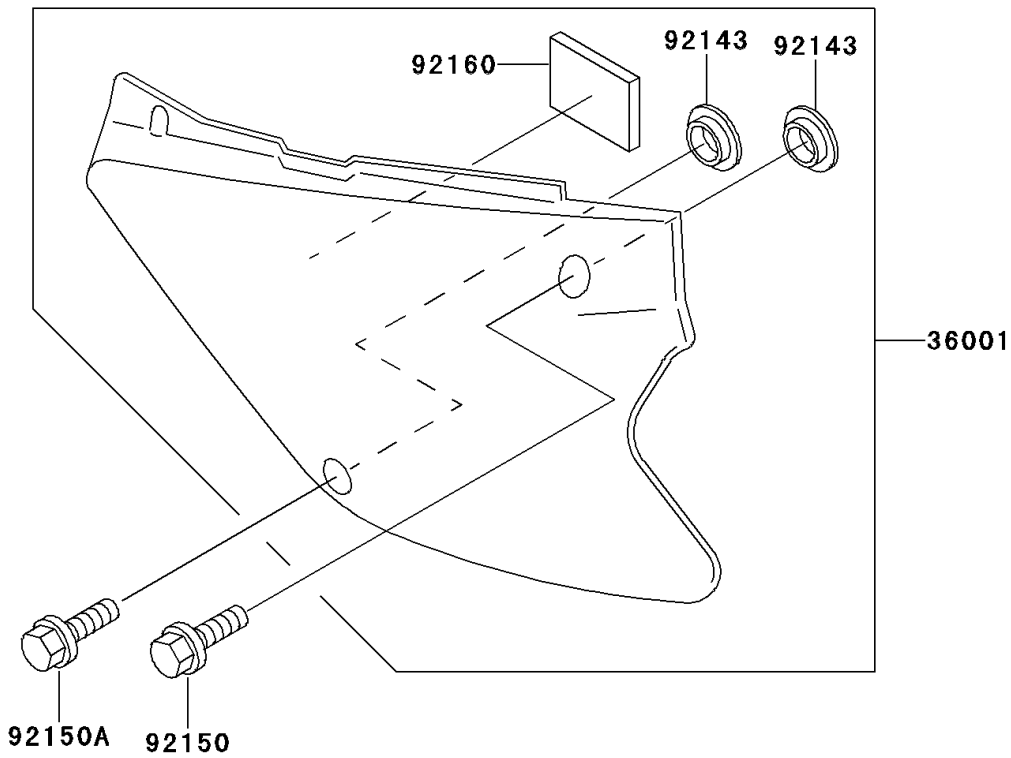

1999 KX80 PARTS DIAGRAM

Side Covers

F2611

1999 KX80 PARTS LIST

Side Covers

ITEM NAME	PART NUMBER	QUANTITY
COVER-SIDE,LH,P.WHITE (Ref # 36001)	36001-1584-6F	1
COVER-SIDE,RH,P.WHITE (Ref # 36001A)	36001-1585-6F	1
COLLAR (Ref # 92143)	92143-1196	4
BOLT,6X20 (Ref # 92150)	92150-1339	2
BOLT,6X14 (Ref # 92150A)	92150-1340	2
DAMPER (Ref # 92160)	92160-1899	1