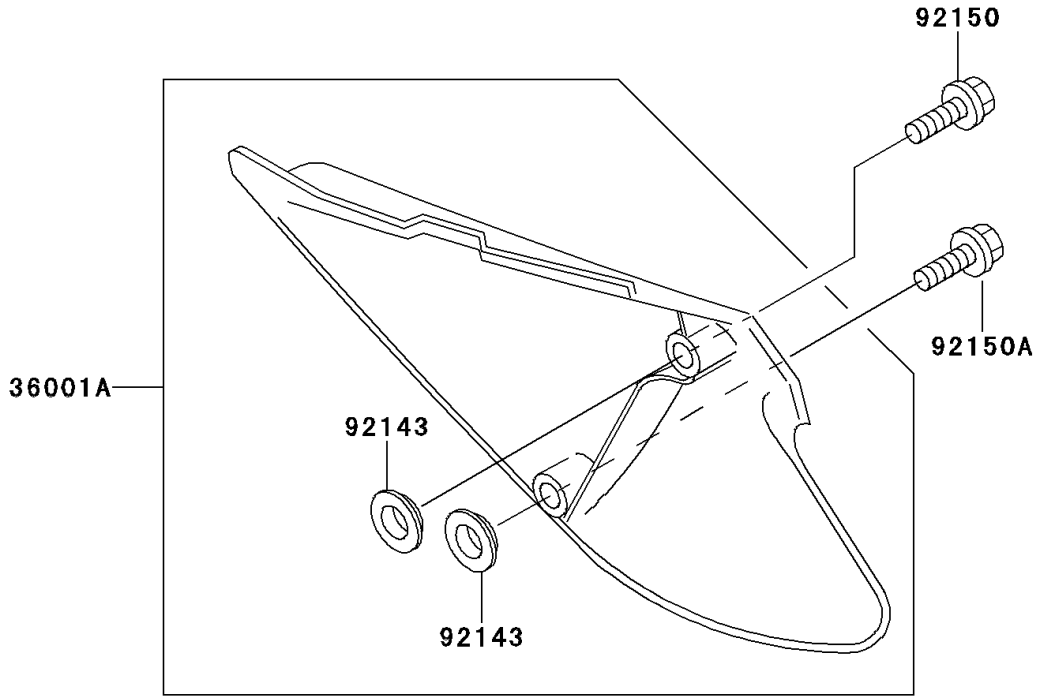

1999 KX80 PARTS DIAGRAM

Side Covers

F2611

1999 KX80 PARTS LIST

Side Covers

ITEM NAME	PART NUMBER	QUANTITY
COVER-SIDE,LH,P.WHITE (Ref # 36001)	36001-1584-6F	1
COVER-SIDE,RH,P.WHITE (Ref # 36001A)	36001-1585-6F	1
COLLAR (Ref # 92143)	92143-1196	4
BOLT,6X20 (Ref # 92150)	92150-1339	2
BOLT,6X14 (Ref # 92150A)	92150-1340	2
DAMPER (Ref # 92160)	92160-1899	1