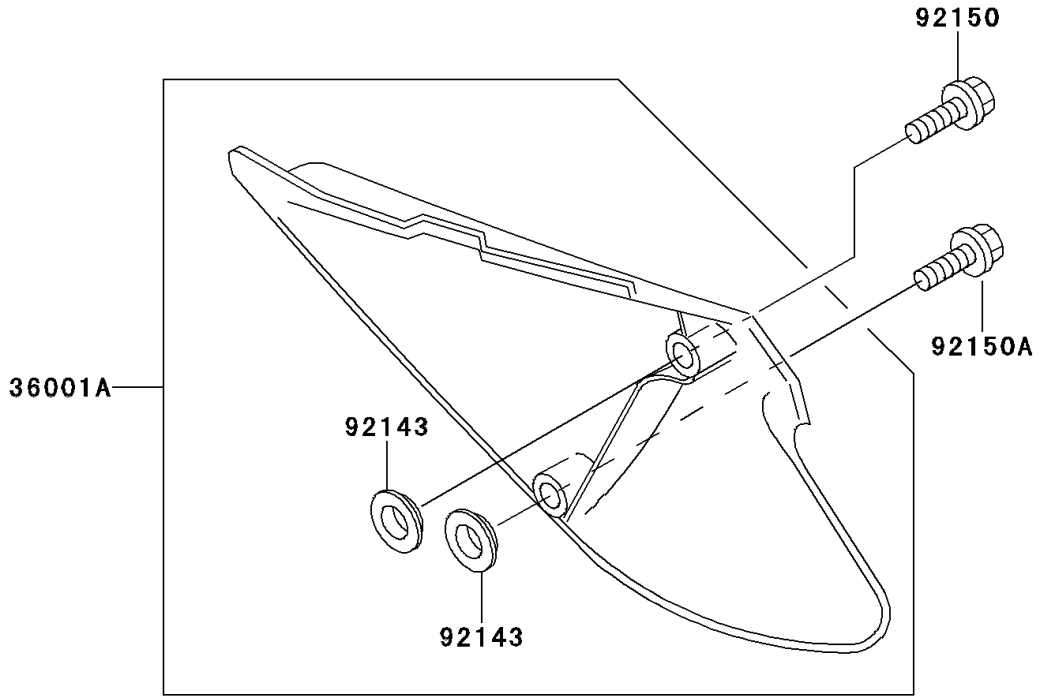

# 2000 KX80 PARTS DIAGRAM

Side Covers

F2611

## 2000 KX80 PARTS LIST

### Side Covers

ITEM NAME	PART NUMBER	QUANTITY
COVER-SIDE,LH,P.WHITE (Ref # 36001)	36001-1584-6F	1
COVER-SIDE,RH,P.WHITE (Ref # 36001A)	36001-1585-6F	1
COLLAR (Ref # 92143)	92143-1196	4
BOLT,6X20 (Ref # 92150)	92150-1339	2
BOLT,6X14 (Ref # 92150A)	92150-1340	2
DAMPER (Ref # 92160)	92160-1899	1