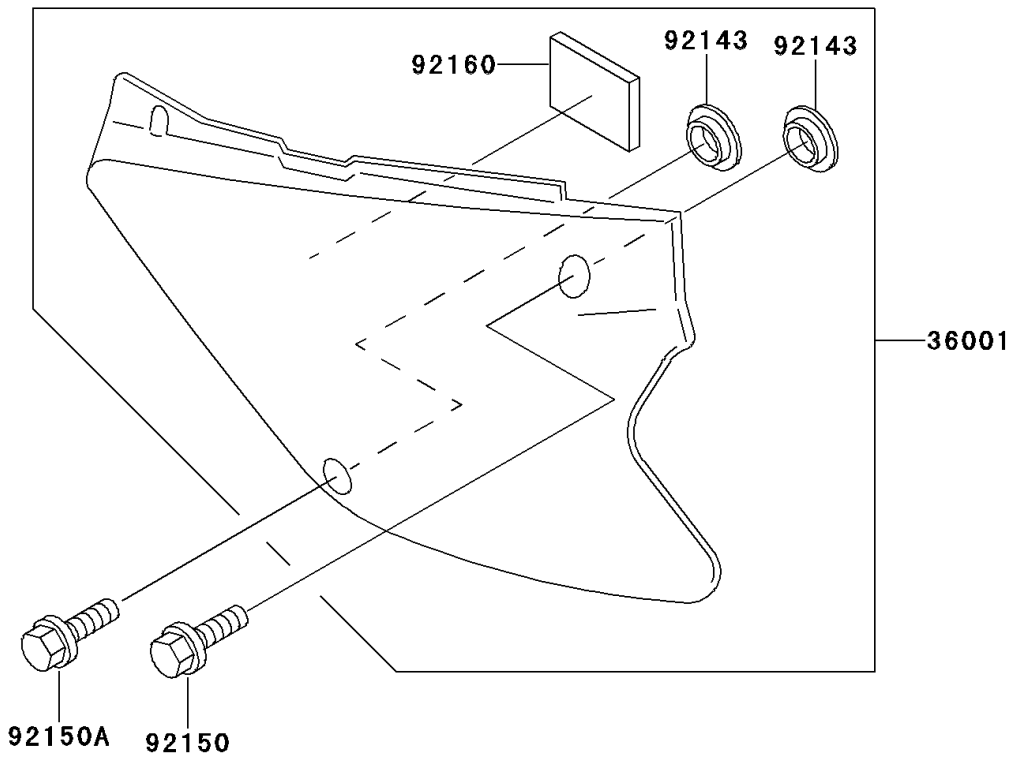

# 2000 KX80 PARTS DIAGRAM

Side Covers

F2611

## 2000 KX80 PARTS LIST

### Side Covers

ITEM NAME	PART NUMBER	QUANTITY
COVER-SIDE,LH,P.WHITE (Ref # 36001)	36001-1584-6F	1
COVER-SIDE,RH,P.WHITE (Ref # 36001A)	36001-1585-6F	1
COLLAR (Ref # 92143)	92143-1196	4
BOLT,6X20 (Ref # 92150)	92150-1339	2
BOLT,6X14 (Ref # 92150A)	92150-1340	2
DAMPER (Ref # 92160)	92160-1899	1