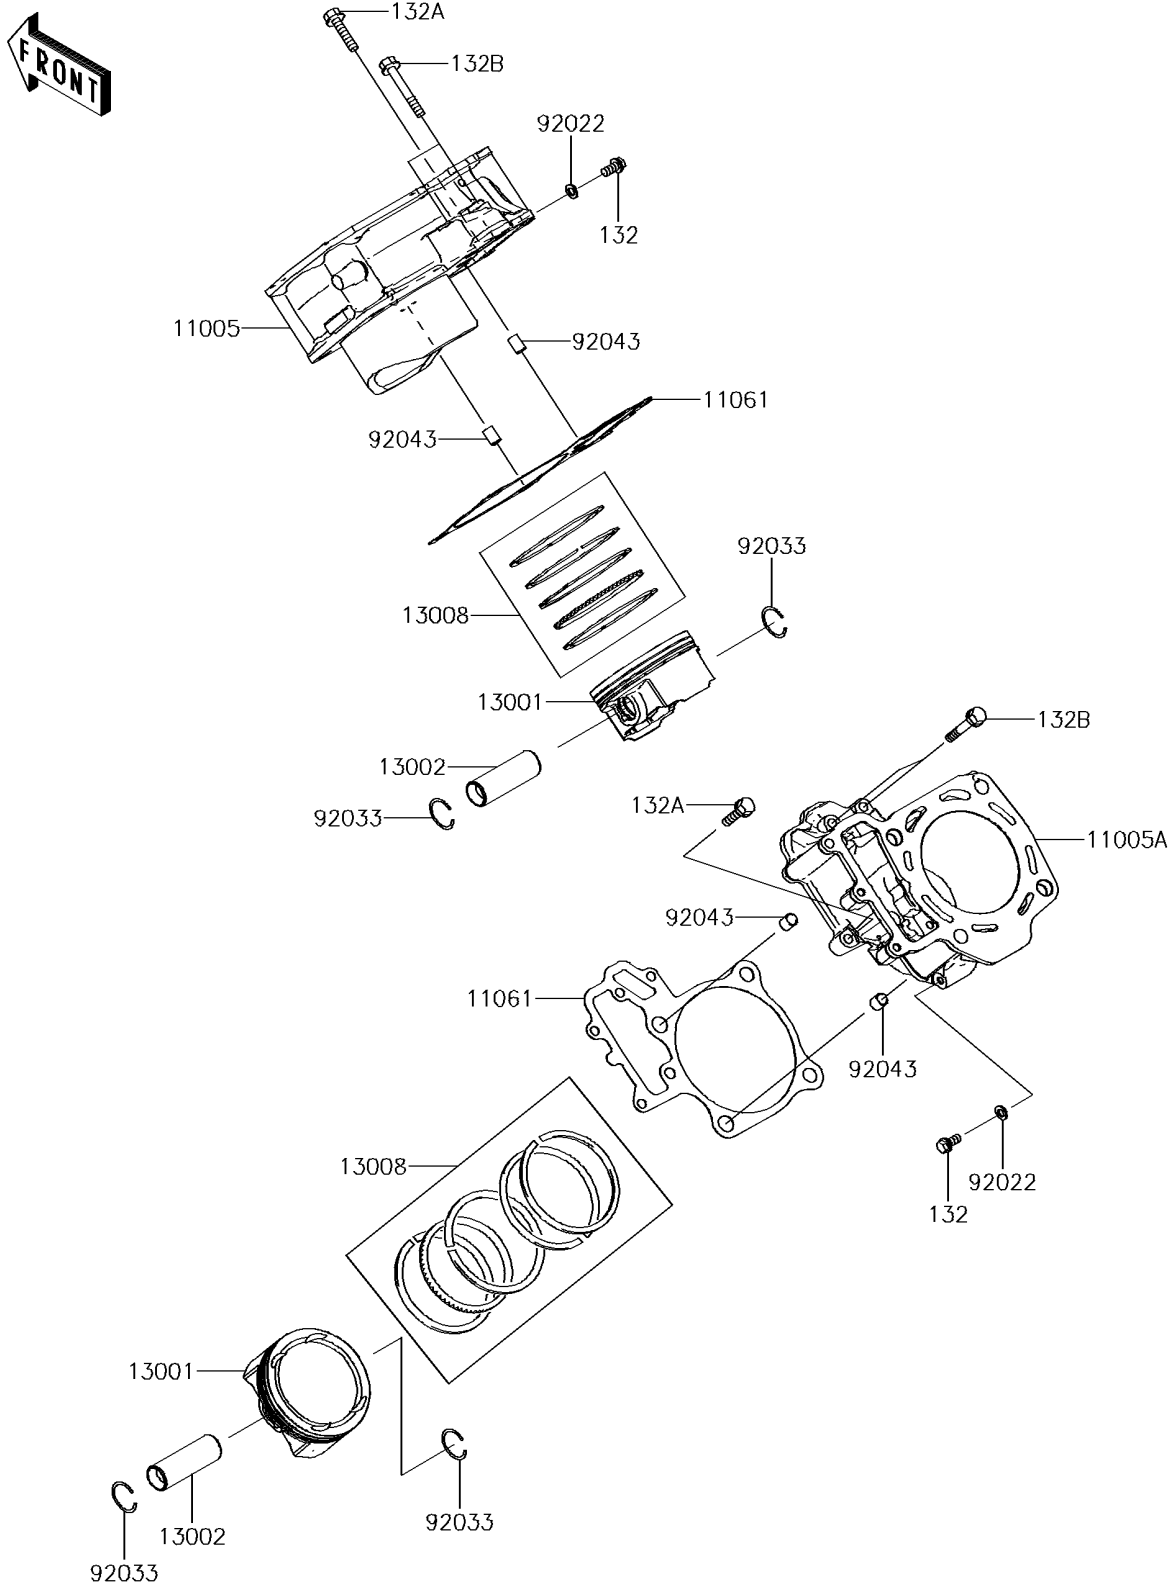

2017 TERYX4™ LE PARTS DIAGRAM

Cylinder/Piston(s)

E1120

2017 TERYX4™ LE PARTS LIST

Cylinder/Piston(s)

ITEM NAME	PART NUMBER	QUANTITY
CYLINDER-ENGINE,FR (Ref # 11005)	11005-0628	1
CYLINDER-ENGINE,RR (Ref # 11005A)	11005-0629	1
GASKET,CYLINDER BASE (Ref # 11061)	11061-0730	2
PISTON-ENGINE (Ref # 13001)	13001-0740	2
PIN-PISTON (Ref # 13002)	13002-0711	2
RING-SET-PISTON (Ref # 13008)	13008-0042	2
WASHER,6.2X11X1 (Ref # 92022)	92022-304	2
RING-SNAP (Ref # 92033)	92033-1207	4
PIN,10.1X12X14 (Ref # 92043)	92043-4009	4
BOLT-FLANGED-SMALL,6X12 (Ref # 132)	132BA0612	2
BOLT-FLANGED-SMALL,6X30 (Ref # 132A)	132BA0630	2
BOLT-FLANGED-SMALL,6X40 (Ref # 132B)	132BA0640	4