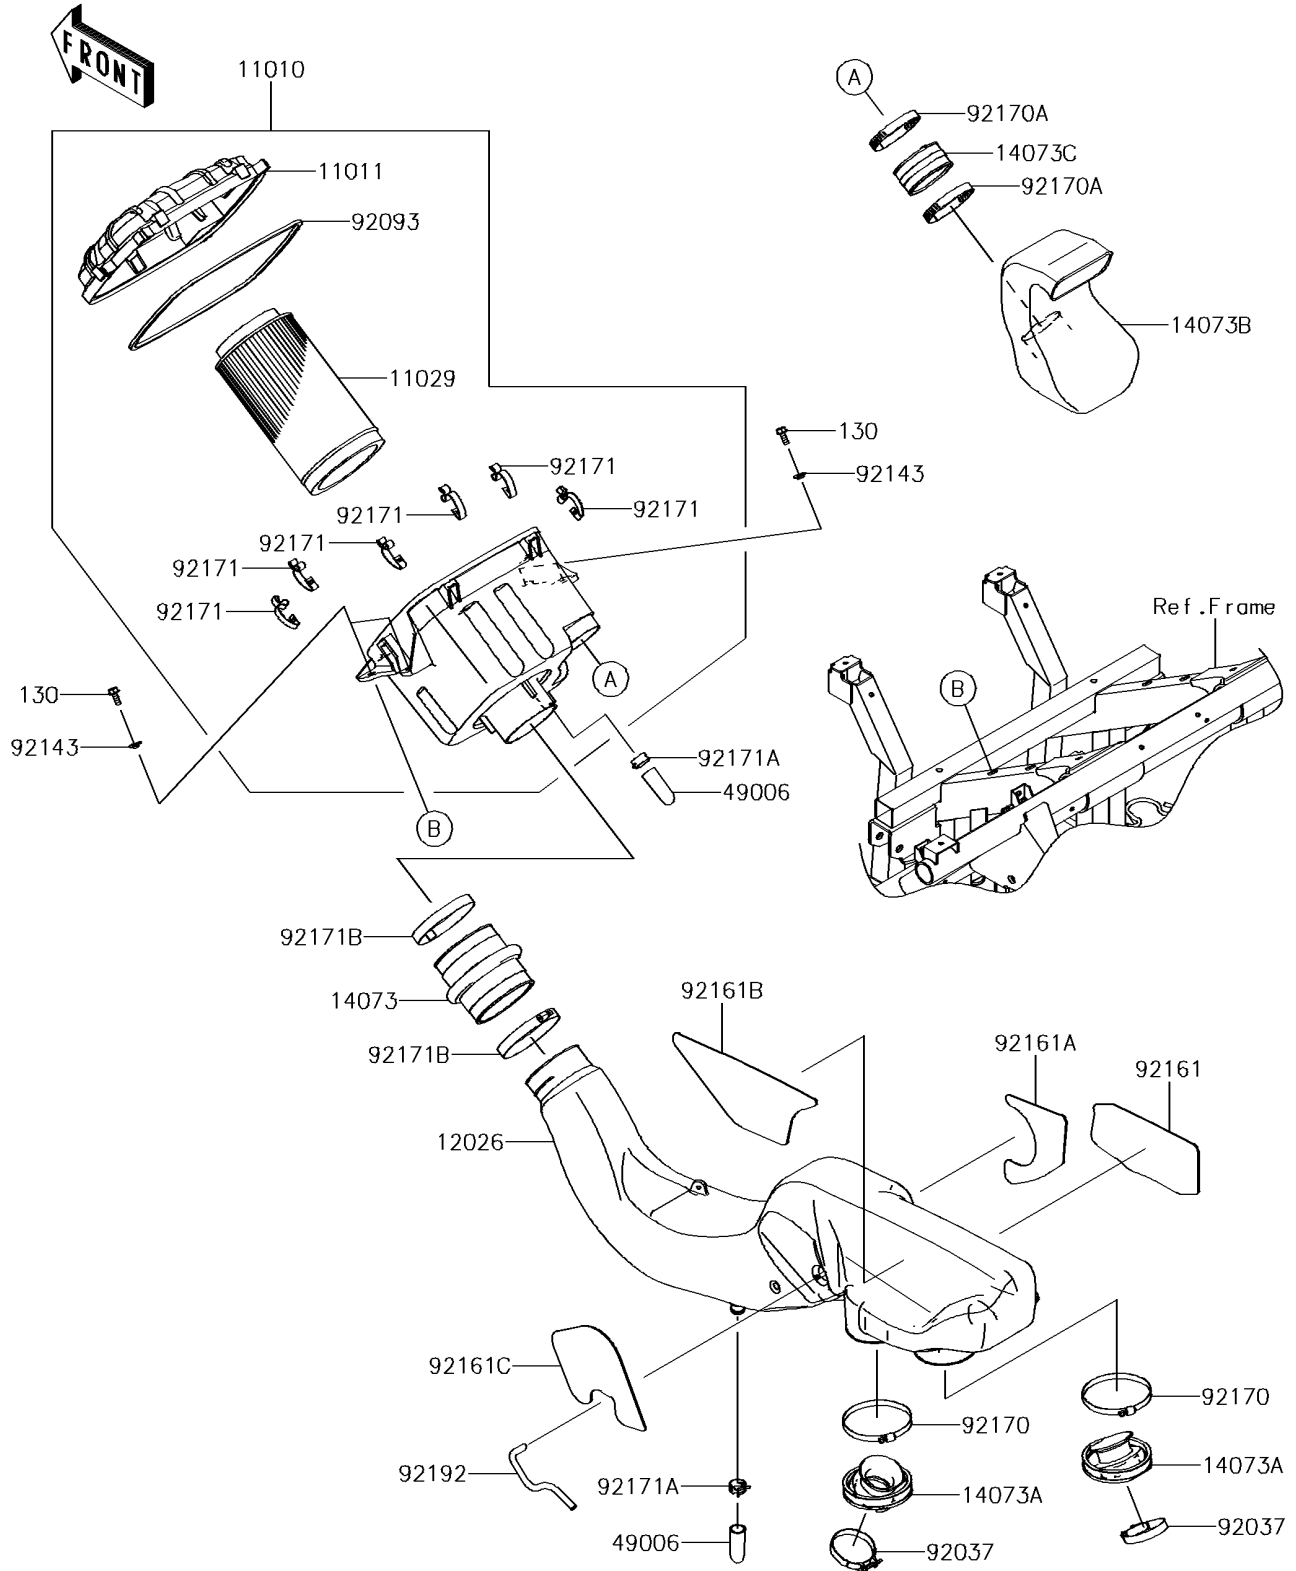

2018 TERYX4™ LE PARTS DIAGRAM

Air Cleaner

E1130

2018 TERYX4™ LE PARTS LIST

Air Cleaner

ITEM NAME	PART NUMBER	QUANTITY
FILTER-ASSY-AIR (Ref # 11010)	11010-0777	1
CASE-AIR FILTER (Ref # 11011)	11011-0784	1
ELEMENT-ASSY-AIR FILTER (Ref # 11029)	11029-0025	1
CHAMBER (Ref # 12026)	12026-0010	1
DUCT,JOINT,A/C SIDE (Ref # 14073)	14073-0757	1
DUCT,THROTTLE-CHAMBER (Ref # 14073A)	14073-0758	2
DUCT,INTAKE (Ref # 14073B)	14073-0767	1
DUCT,JOINT (Ref # 14073C)	14073-1775	1
BOOT (Ref # 49006)	49006-1351	2
CLAMP (Ref # 92037)	92037-1523	2
SEAL (Ref # 92093)	92093-0585	1
COLLAR (Ref # 92143)	92143-1087	4
DAMPER,CHAMBER,RH,RR (Ref # 92161)	92161-1518	1
DAMPER,CHAMBER,RH,FR (Ref # 92161A)	92161-1519	1
DAMPER,CHAMBER,LH,RR (Ref # 92161B)	92161-1520	1
DAMPER,CHAMBER,LH,FR (Ref # 92161C)	92161-1521	1
CLAMP (Ref # 92170)	92170-1676	2
CLAMP (Ref # 92170A)	92170-1764	2
CLAMP (Ref # 92171)	92171-0225	6
CLAMP (Ref # 92171A)	92171-1277	2
CLAMP (Ref # 92171B)	92171-3716	2
TUBE,4X8X143 (Ref # 92192)	92192-1230	1
BOLT-FLANGED,6X16 (Ref # 130)	130AA0616	4