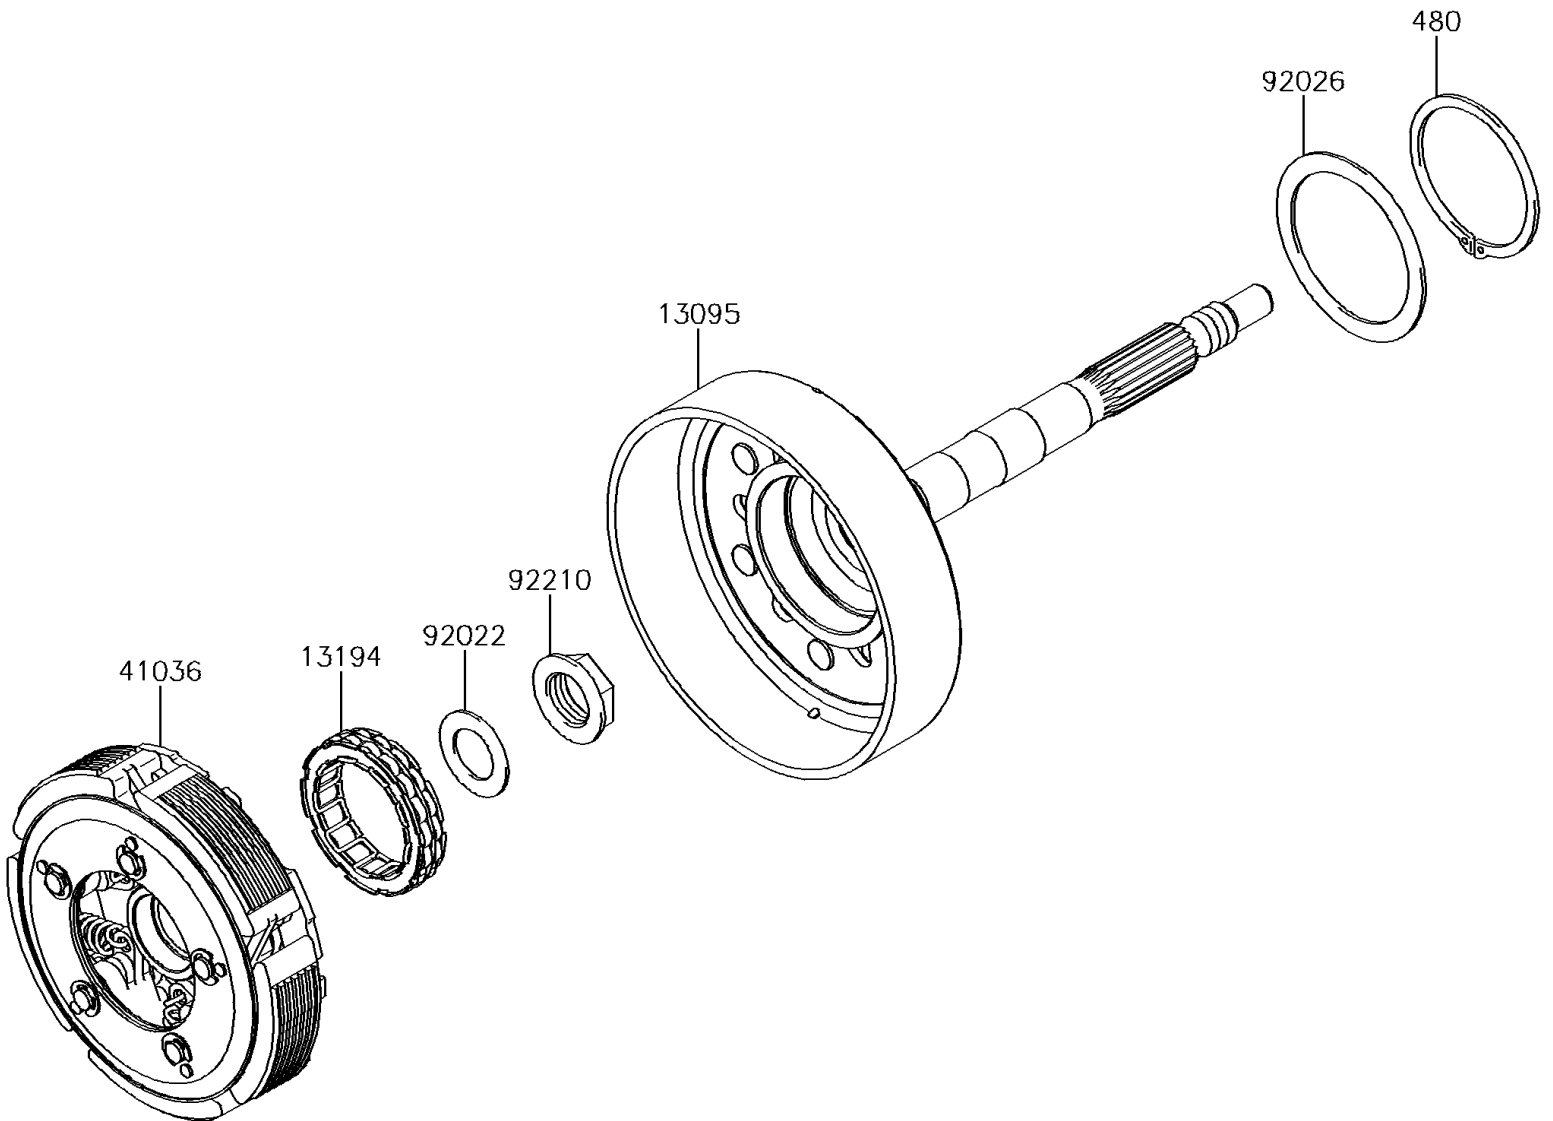

2017 TERYX4™ LE PARTS DIAGRAM

Clutch

E1350

2017 TERYX4™ LE PARTS LIST

Clutch

ITEM NAME	PART NUMBER	QUANTITY
HOUSING-COMP-CLUTCH (Ref # 13095)	13095-0554	1
CLUTCH-ONEWAY (Ref # 13194)	13194-0555	1
HUB-ASSY (Ref # 41036)	41036-0639	1
WASHER,20.5X34X1.4 (Ref # 92022)	92022-168	1
SPACER (Ref # 92026)	92026-0710	1
NUT,20MM (Ref # 92210)	92210-0711	1
CIRCLIP-TYPE-C,60MM (Ref # 480)	480J6000	1