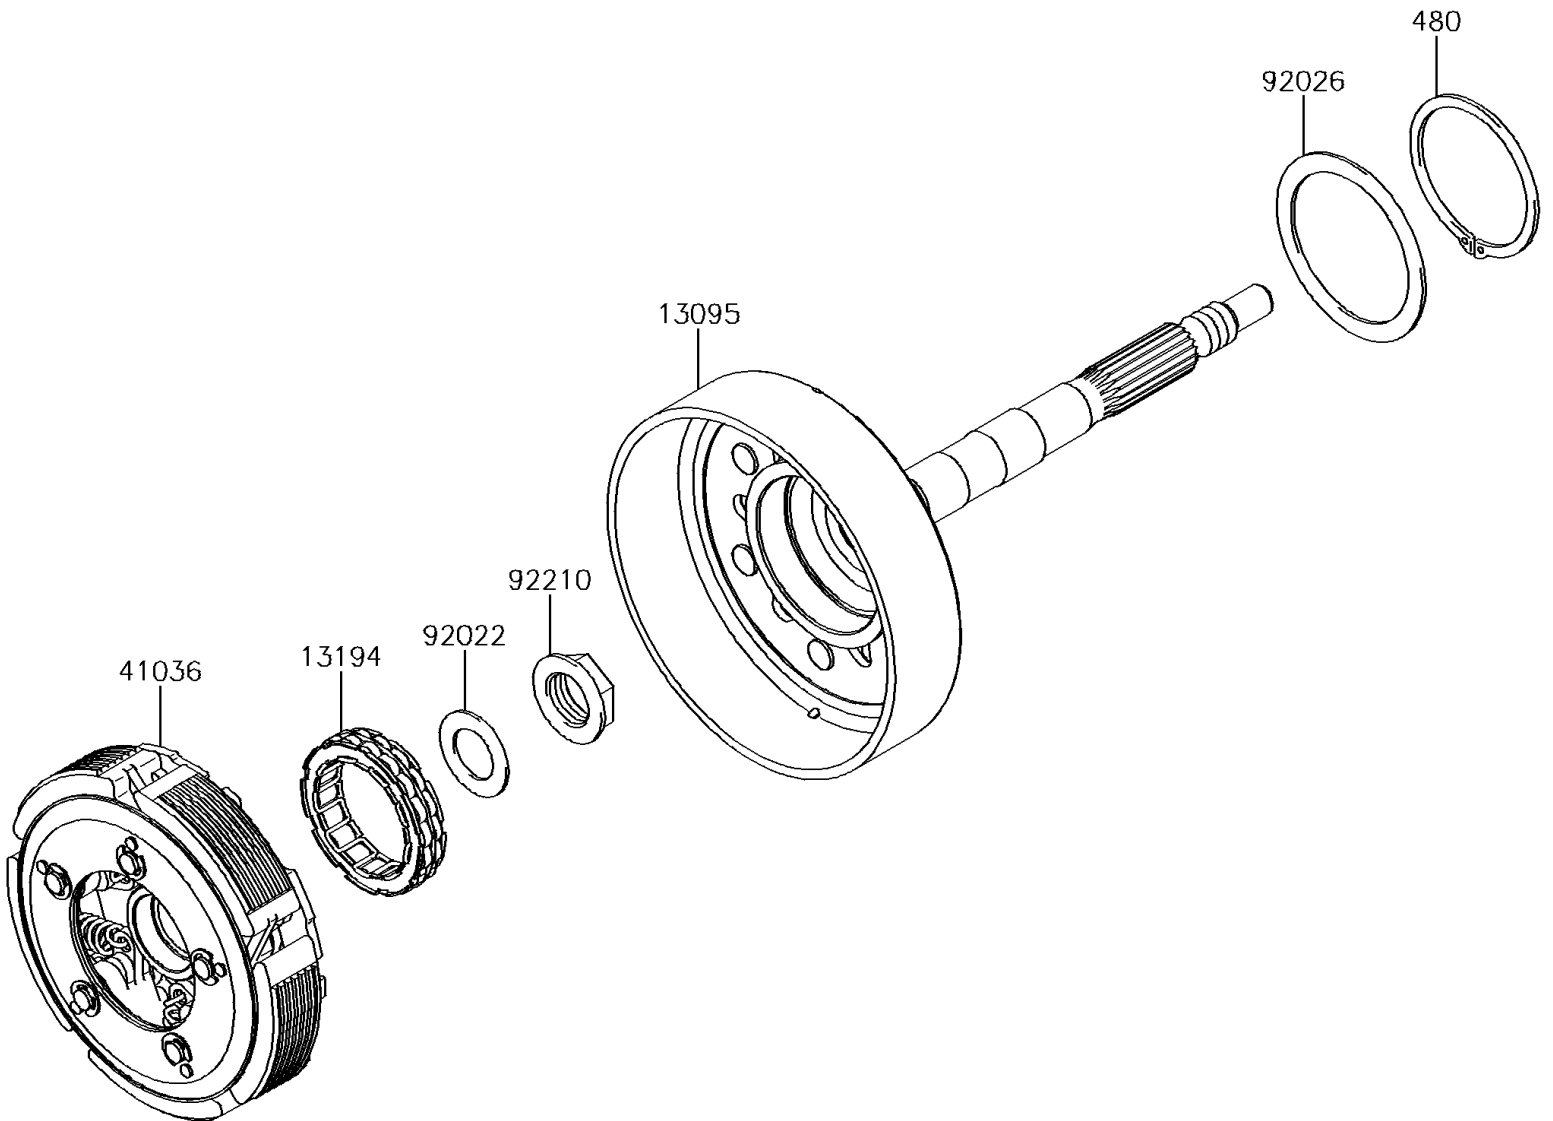

2018 TERYX4™ LE PARTS DIAGRAM

Clutch

E1350

2018 TERYX4™ LE PARTS LIST

Clutch

ITEM NAME	PART NUMBER	QUANTITY
HOUSING-COMP-CLUTCH (Ref # 13095)	13095-0554	1
CLUTCH-ONEWAY (Ref # 13194)	13194-0555	1
HUB-ASSY (Ref # 41036)	41036-0639	1
WASHER,20.5X34X1.4 (Ref # 92022)	92022-168	1
SPACER (Ref # 92026)	92026-0710	1
NUT,20MM (Ref # 92210)	92210-0711	1
CIRCLIP-TYPE-C,60MM (Ref # 480)	480J6000	1