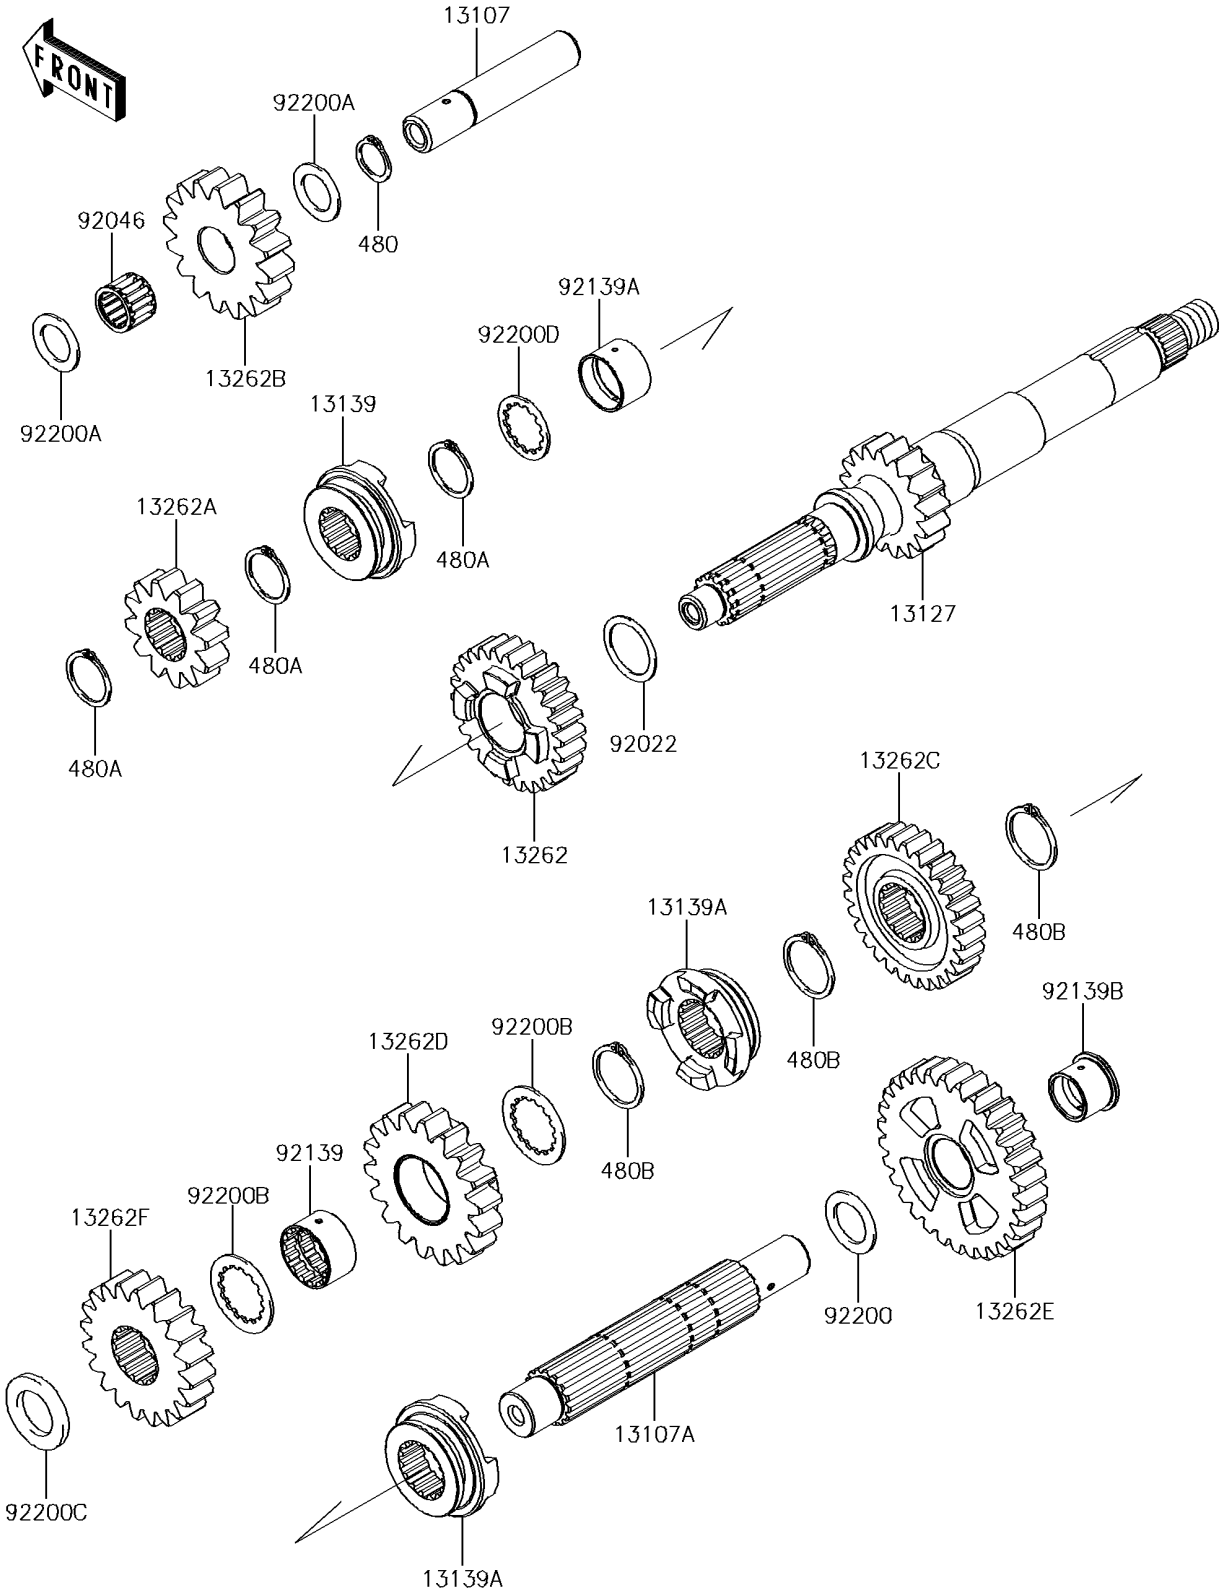

2017 TERYX4™ LE PARTS DIAGRAM

Transmission

E1361

2017 TERYX4™ LE PARTS LIST

Transmission

ITEM NAME	PART NUMBER	QUANTITY
SHAFT,REVERSE (Ref # 13107)	13107-0715	1
SHAFT,COUNTER (Ref # 13107A)	13107-0716	1
SHAFT-TRANSMISSION INPUT,17T (Ref # 13127)	13127-0654	1
SHIFTER,INPUT HI (Ref # 13139)	13139-0624	1
SHIFTER,OUTPUT (Ref # 13139A)	13139-0625	2
GEAR,INPUT HI,26T (Ref # 13262)	13262-0860	1
GEAR,INPUT REVERSE,12T (Ref # 13262A)	13262-0861	1
GEAR,REVERSE IDLE,16T (Ref # 13262B)	13262-0862	1
GEAR,OUTPUT HI,28T (Ref # 13262C)	13262-0863	1
GEAR,OUTPUT REVERSE,18T (Ref # 13262D)	13262-0865	1
GEAR,OUTPUT LOW,31T (Ref # 13262E)	13262-0867	1
GEAR,OUTPUT,19T (Ref # 13262F)	13262-1141	1
WASHER,25.3X32X1 (Ref # 92022)	92022-1800	1
BEARING-NEEDLE,182216E03 C3 (Ref # 92046)	92046-0605	1
BUSHING,25X28.3X16.7 (Ref # 92139)	92139-0107	1
BUSHING,25X28X17.8 (Ref # 92139A)	92139-0280	1
BUSHING,20X24X18.7 (Ref # 92139B)	92139-0707	1
WASHER,20.2X30X1.8 (Ref # 92200)	92200-0221	1
WASHER,18.2X28X1.5 (Ref # 92200A)	92200-0716	2
WASHER,28.5X38X1.5 (Ref # 92200B)	92200-0717	2
WASHER,22.2X36X3.6 (Ref # 92200C)	92200-0718	1
WASHER,25.2X31.0X1.5 (Ref # 92200D)	92200-1239	1
CIRCLIP-TYPE-C,18MM (Ref # 480)	480J1800	1
CIRCLIP-TYPE-C,24MM (Ref # 480A)	480J2400	3
CIRCLIP-TYPE-C,28MM (Ref # 480B)	480J2800	3