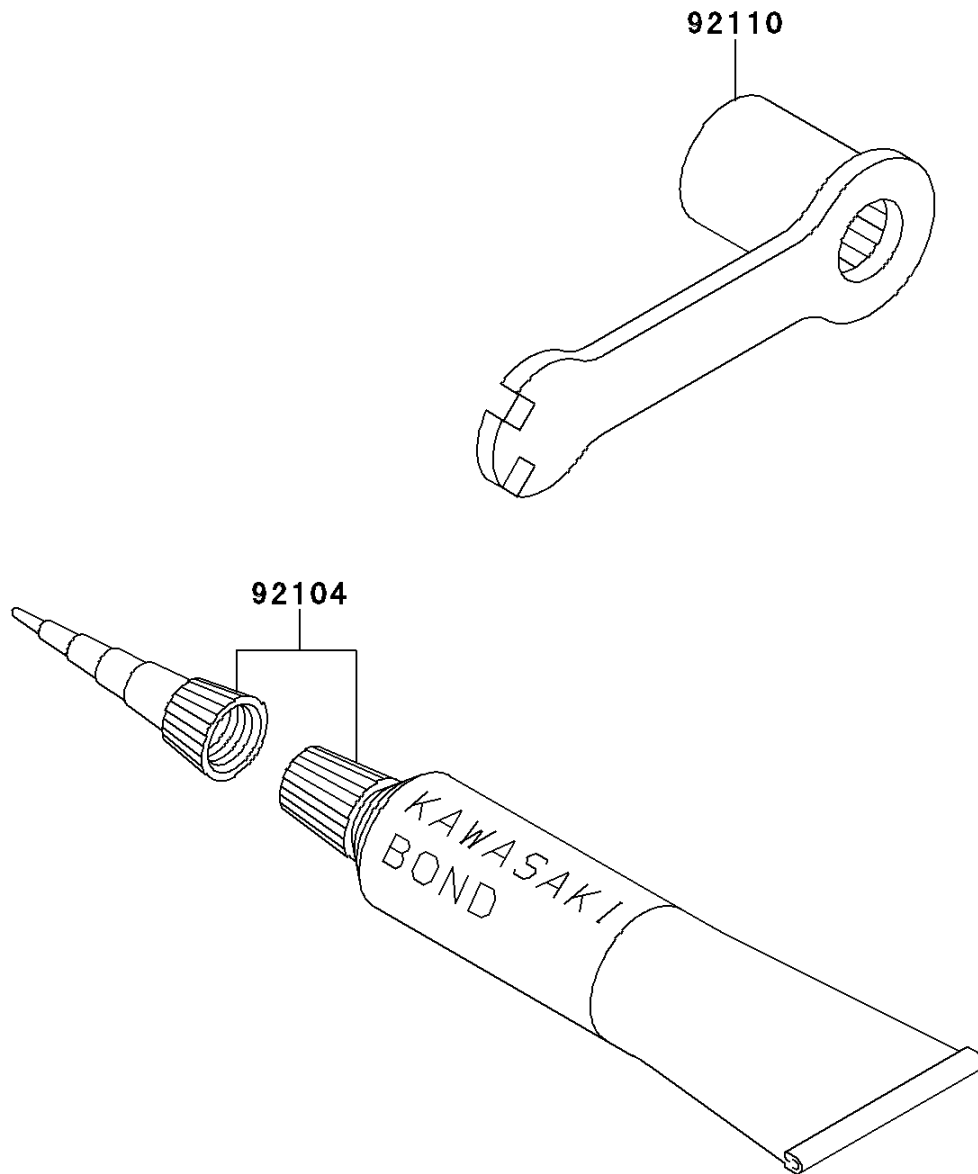

1998 KX80 PARTS DIAGRAM

Owner's Tools

F2810

1998 KX80 PARTS LIST

Owner's Tools

ITEM NAME	PART NUMBER	QUANTITY
GASKET-LIQUID,TUBE,100G,SILVER (Ref # 92104)	92104-002	1
TOOL-WRENCH,BOX,21MM&SPOKE (Ref # 92110)	92110-1119	1