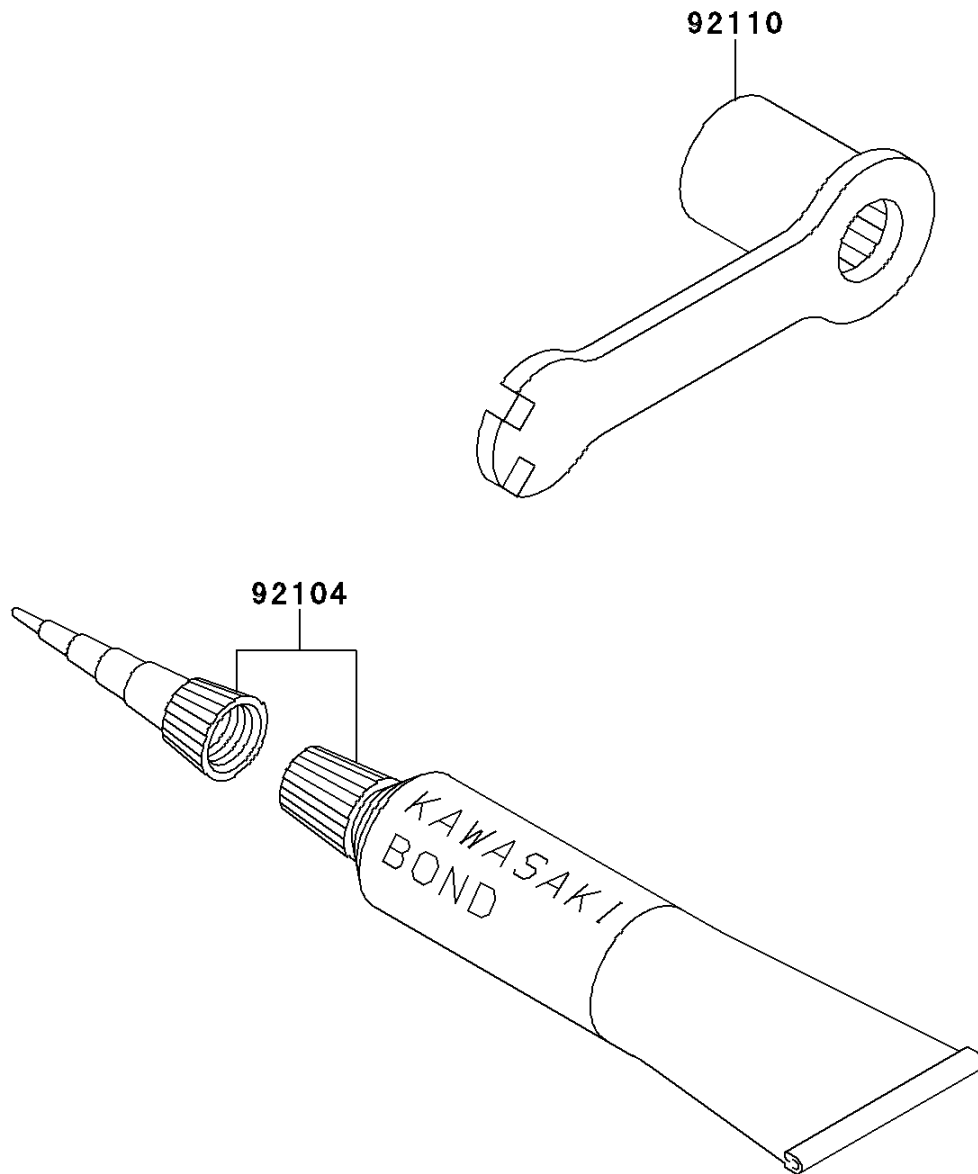

# 1999 KX80 PARTS DIAGRAM

Owner's Tools

F2810

# 1999 KX80 PARTS LIST

## Owner's Tools

ITEM NAME	PART NUMBER	QUANTITY
GASKET-LIQUID,TUBE,100G,SILVER (Ref # 92104)	92104-002	1
TOOL-WRENCH,BOX,21MM&SPOKE (Ref # 92110)	92110-1119	1