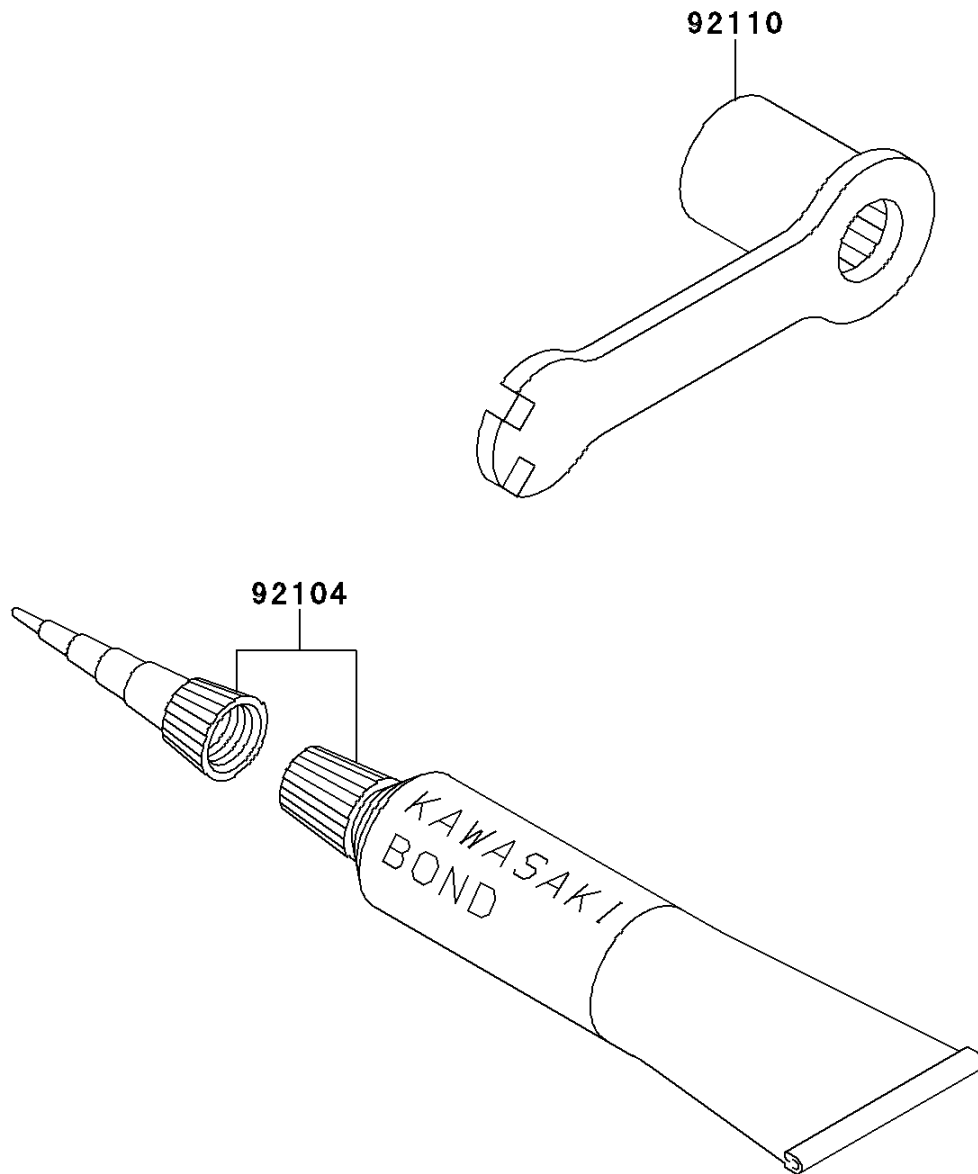

# 2000 KX80 PARTS DIAGRAM

Owner's Tools

F2810

## 2000 KX80 PARTS LIST

### Owner's Tools

ITEM NAME	PART NUMBER	QUANTITY
GASKET-LIQUID,TUBE,100G,SILVER (Ref # 92104)	92104-002	1
TOOL-WRENCH,BOX,21MM&SPOKE (Ref # 92110)	92110-1119	1