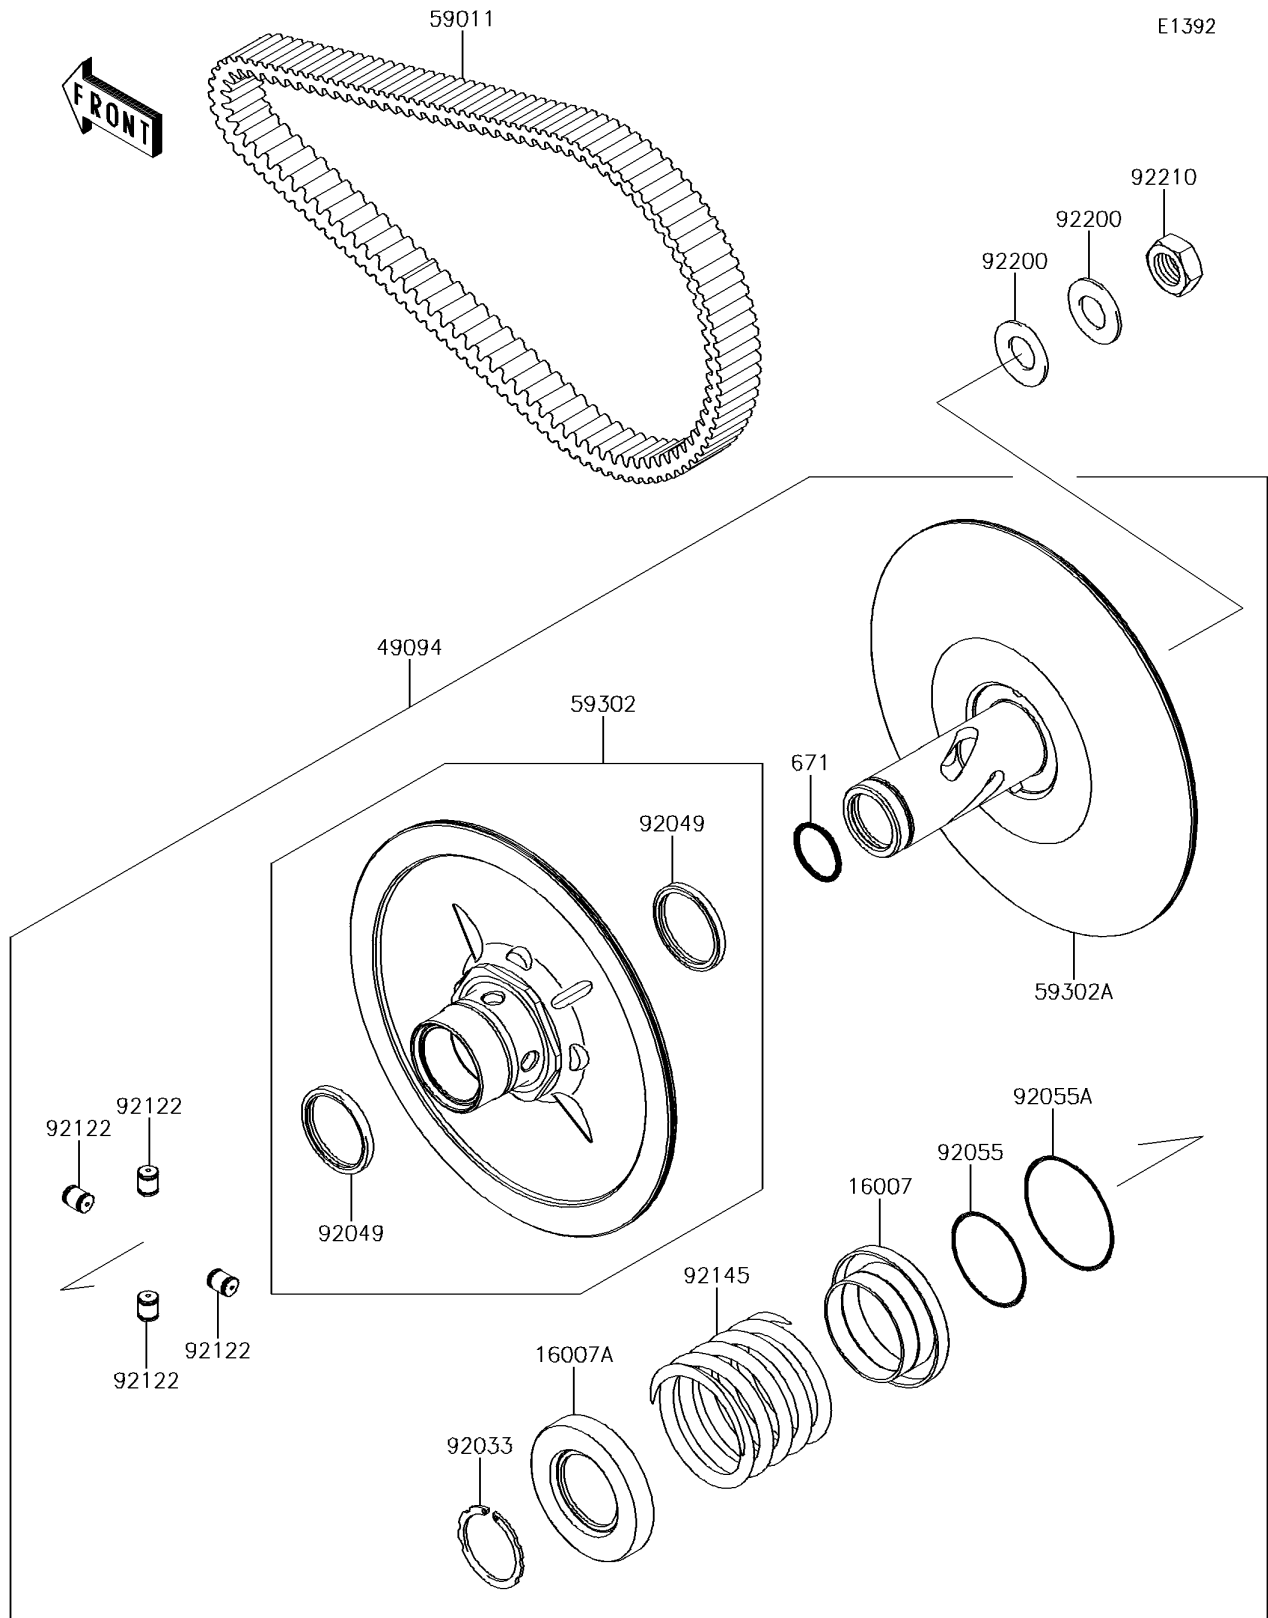

2017 TERYX4™ LE PARTS DIAGRAM

Driven Converter/Drive Belt

2017 TERYX4™ LE PARTS LIST

Driven Converter/Drive Belt

ITEM NAME	PART NUMBER	QUANTITY
SEAT-SPRING,MOVABLE (Ref # 16007)	16007-0049	1
SEAT-SPRING,FIXED (Ref # 16007A)	16007-0050	1
CONVERTER-ASSY-DRIVEN (Ref # 49094)	49094-0093	1
BELT,CVT (Ref # 59011)	59011-0043	1
SHEAVE-COMP,MOVABLE (Ref # 59302)	59302-0089	1
SHEAVE-COMP,FIXED (Ref # 59302A)	59302-0090	1
RING-SNAP (Ref # 92033)	92033-1317	1
SEAL-OIL (Ref # 92049)	92049-1528	2
RING-O,46.4X3.1 (Ref # 92055)	92055-0752	1
RING-O,59.5X2.4 (Ref # 92055A)	92055-0753	1
ROLLER (Ref # 92122)	92122-0043	4
SPRING (Ref # 92145)	92145-0959	1
WASHER (Ref # 92200)	92200-1505	2
NUT,18MM (Ref # 92210)	92210-0821	1
O RING (Ref # 671)	671D2530	1