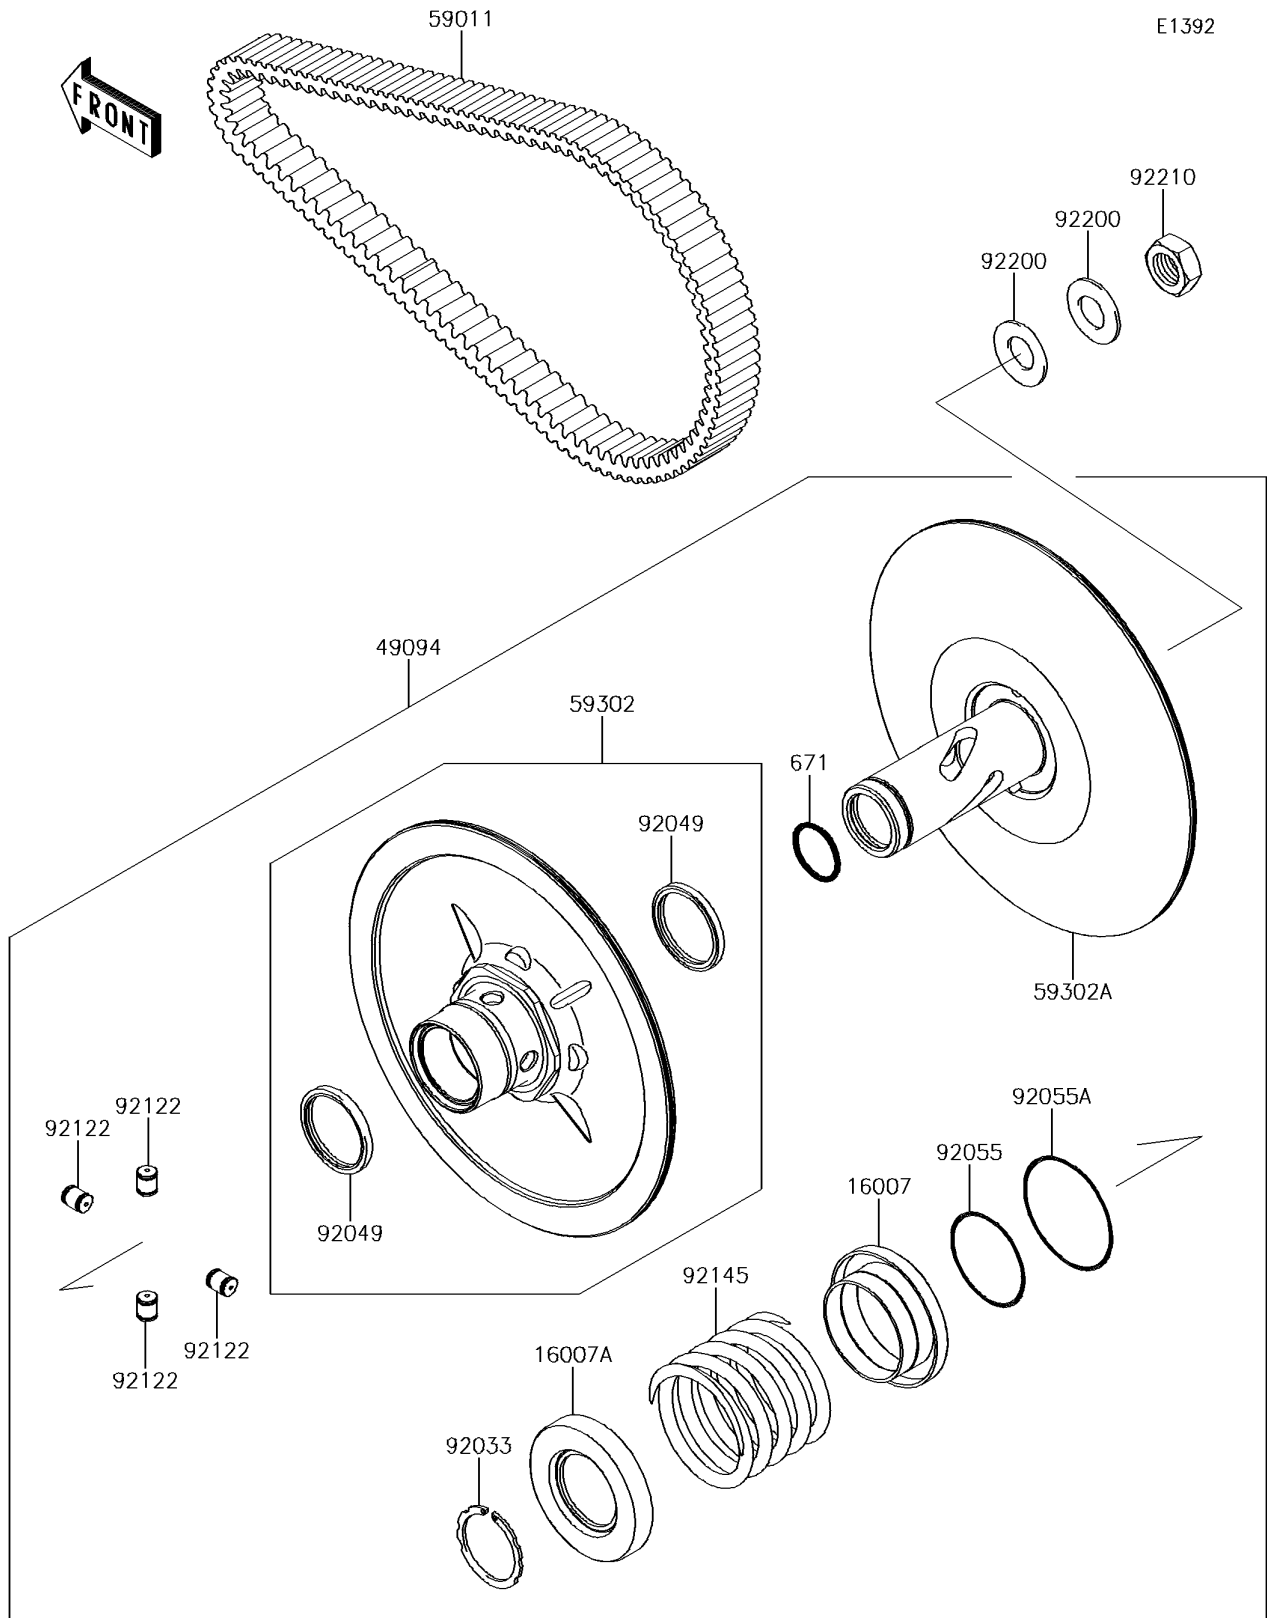

2018 TERYX4™ LE PARTS DIAGRAM

Driven Converter/Drive Belt

2018 TERYX4™ LE PARTS LIST

Driven Converter/Drive Belt

ITEM NAME	PART NUMBER	QUANTITY
SEAT-SPRING,MOVABLE (Ref # 16007)	16007-0049	1
SEAT-SPRING,FIXED (Ref # 16007A)	16007-0050	1
CONVERTER-ASSY-DRIVEN (Ref # 49094)	49094-0093	1
BELT,CVT (Ref # 59011)	59011-0043	1
SHEAVE-COMP,MOVABLE (Ref # 59302)	59302-0089	1
SHEAVE-COMP,FIXED (Ref # 59302A)	59302-0090	1
RING-SNAP (Ref # 92033)	92033-1317	1
SEAL-OIL (Ref # 92049)	92049-1528	2
RING-O,46.4X3.1 (Ref # 92055)	92055-0752	1
RING-O,59.5X2.4 (Ref # 92055A)	92055-0753	1
ROLLER (Ref # 92122)	92122-0043	4
SPRING (Ref # 92145)	92145-0959	1
WASHER (Ref # 92200)	92200-1505	2
NUT,18MM (Ref # 92210)	92210-0821	1
O RING (Ref # 671)	671D2530	1