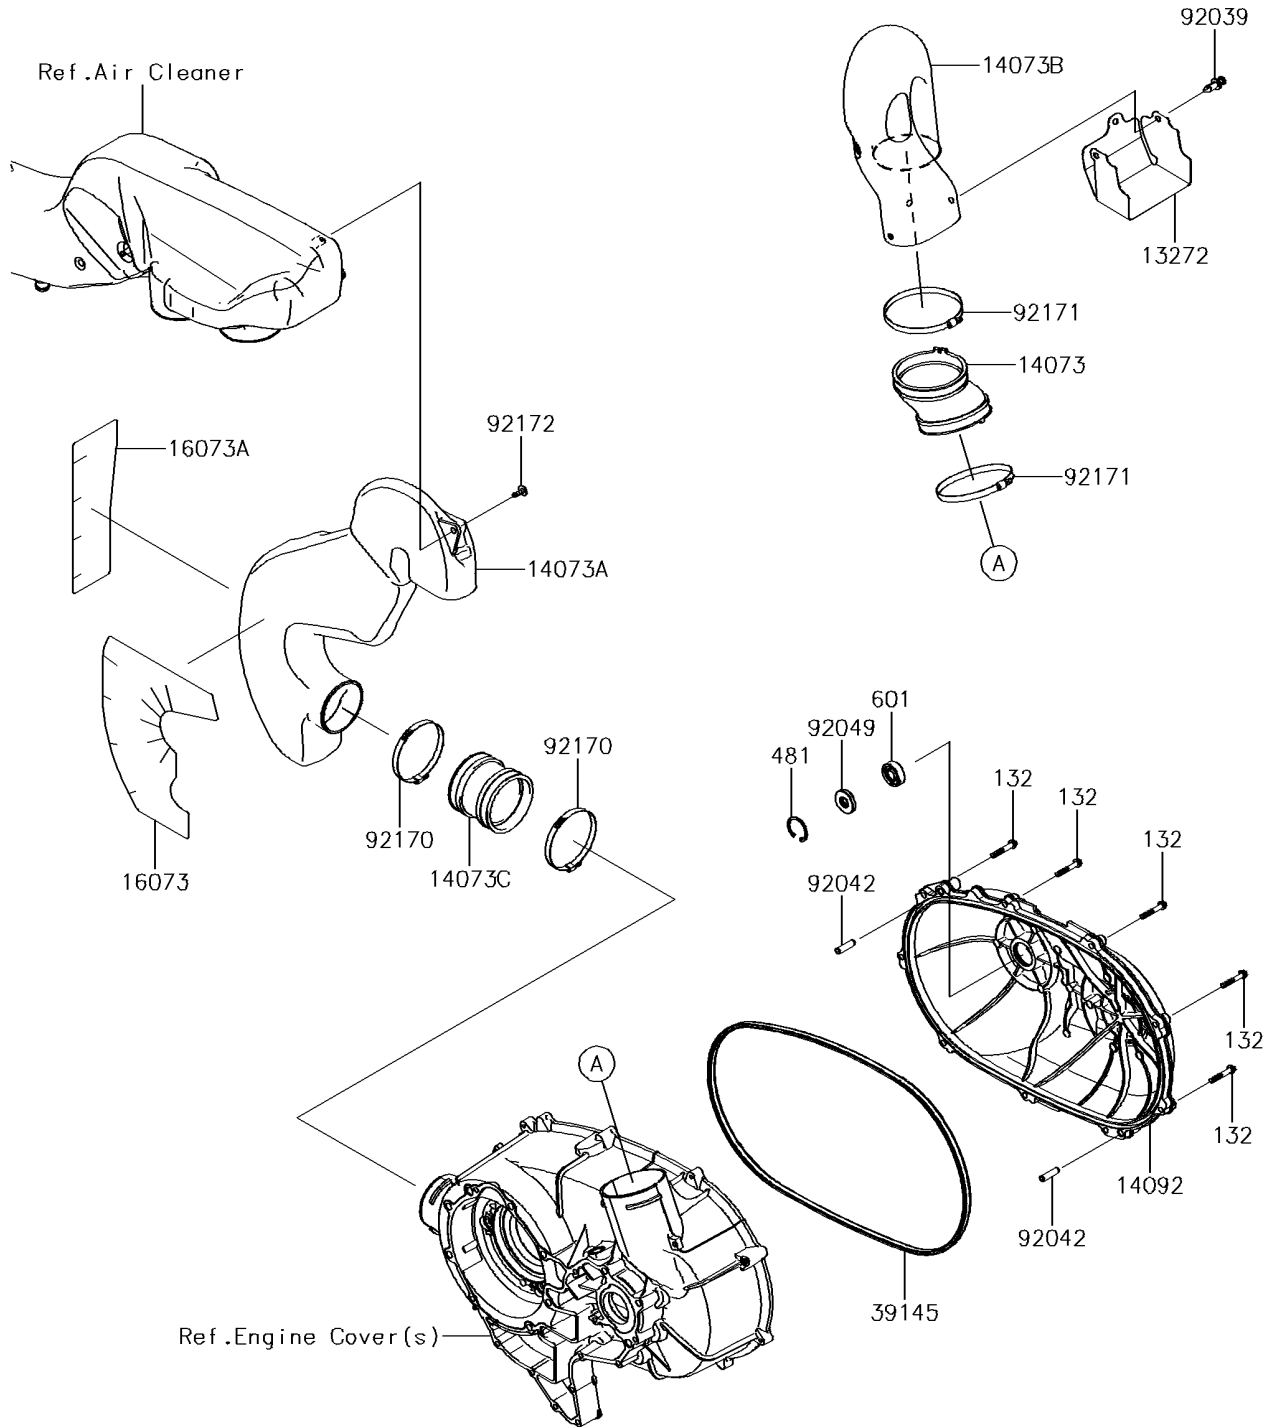

2018 TERYX4™ LE PARTS DIAGRAM

Converter Cover

E1393

2018 TERYX4™ LE PARTS LIST

Converter Cover

ITEM NAME	PART NUMBER	QUANTITY
PLATE (Ref # 13272)	13272-2060	1
DUCT,JOINT (Ref # 14073)	14073-0307	1
DUCT,INTAKE (Ref # 14073A)	14073-0760	1
DUCT,EXHAUST (Ref # 14073B)	14073-0839	1
DUCT,JOINT (Ref # 14073C)	14073-1805	1
COVER,CVT (Ref # 14092)	14092-0266	1
INSULATOR (Ref # 16073)	16073-0843	1
INSULATOR (Ref # 16073A)	16073-0844	1
TRIM-SEAL,CVT COVER (Ref # 39145)	39145-0043	1
RIVET (Ref # 92039)	92039-1229	3
PIN,DOWEL,8X28 (Ref # 92042)	92042-050	2
SEAL-OIL,12X32X5.8 (Ref # 92049)	92049-0167	1
CLAMP (Ref # 92170)	92170-1763	2
CLAMP (Ref # 92171)	92171-1383	2
SCREW (Ref # 92172)	92172-0297	1
BOLT-FLANGED-SMALL,6X35 (Ref # 132)	132BA0635	9
CIRCLIP-TYPE-C,32MM (Ref # 481)	481J3200	1
BEARING-BALL (Ref # 601)	601A6201	1