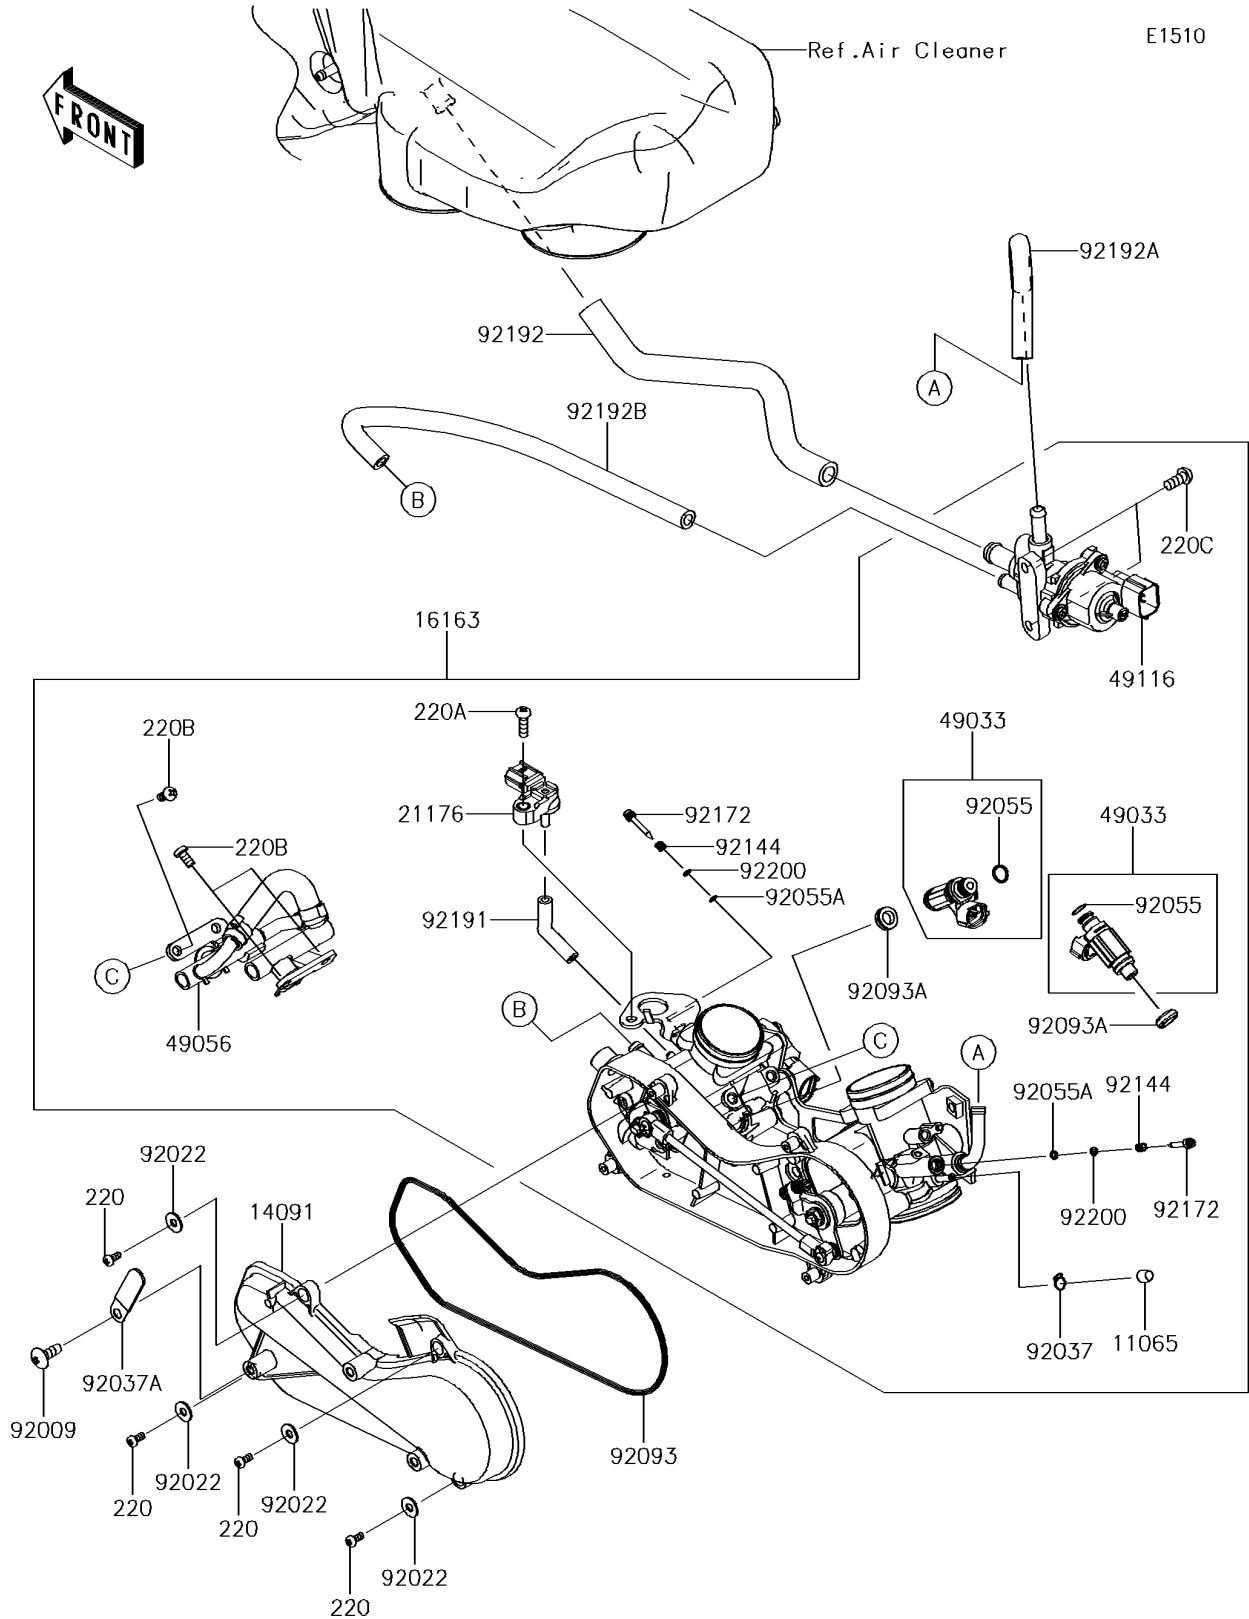

# 2018 TERYX4™ LE PARTS DIAGRAM

Throttle

## 2018 TERYX4™ LE PARTS LIST

### Throttle

ITEM NAME	PART NUMBER	QUANTITY
CAP (Ref # 11065)	11065-0072	1
COVER,THROTTLE LINK (Ref # 14091)	14091-1731	1
THROTTLE-ASSY,36EIS (Ref # 16163)	16163-0790	1
SENSOR,PRESSURE (Ref # 21176)	21176-0111	1
NOZZLE-INJECTION (Ref # 49033)	49033-0011	2
PIPE-INJECTION (Ref # 49056)	49056-0033	1
VALVE-ASSY,ISC (Ref # 49116)	49116-0021	1
SCREW,6X12 (Ref # 92009)	92009-1480	1
WASHER,5.2X13X1 (Ref # 92022)	92022-1380	4
CLAMP,TUBE (Ref # 92037)	92037-1124	1
CLAMP,L=45 (Ref # 92037A)	92037-1539	1
RING-O,INJECTION NOZZLE (Ref # 92055)	92055-1622	2
RING-O,AIR SCREW (Ref # 92055A)	92055-1658	2
SEAL (Ref # 92093)	92093-0082	1
SEAL (Ref # 92093A)	92093-0127	2
SPRING,THROTTLE STOP SCREW (Ref # 92144)	92144-1674	2
SCREW (Ref # 92172)	92172-0156	2
TUBE,3.2X7.4X70 (Ref # 92191)	92191-1552	1
TUBE,ISC-CHAMBER (Ref # 92192)	92192-0948	1
TUBE,ISC-THROTTLE RR (Ref # 92192A)	92192-1211	1
TUBE,ISC-THROTTLE FR (Ref # 92192B)	92192-1212	1
WASHER,PILOT AIR SCREW (Ref # 92200)	92200-1564	2
SCREW-PAN-CROS,4X8 (Ref # 220)	220AA0408	4
SCREW-PAN-CROS,5X16 (Ref # 220A)	220AA0516	1
SCREW-PAN-CROS,6X12 (Ref # 220B)	220AA0612	4
SCREW-PAN-CROS,6X14 (Ref # 220C)	220AA0614	2