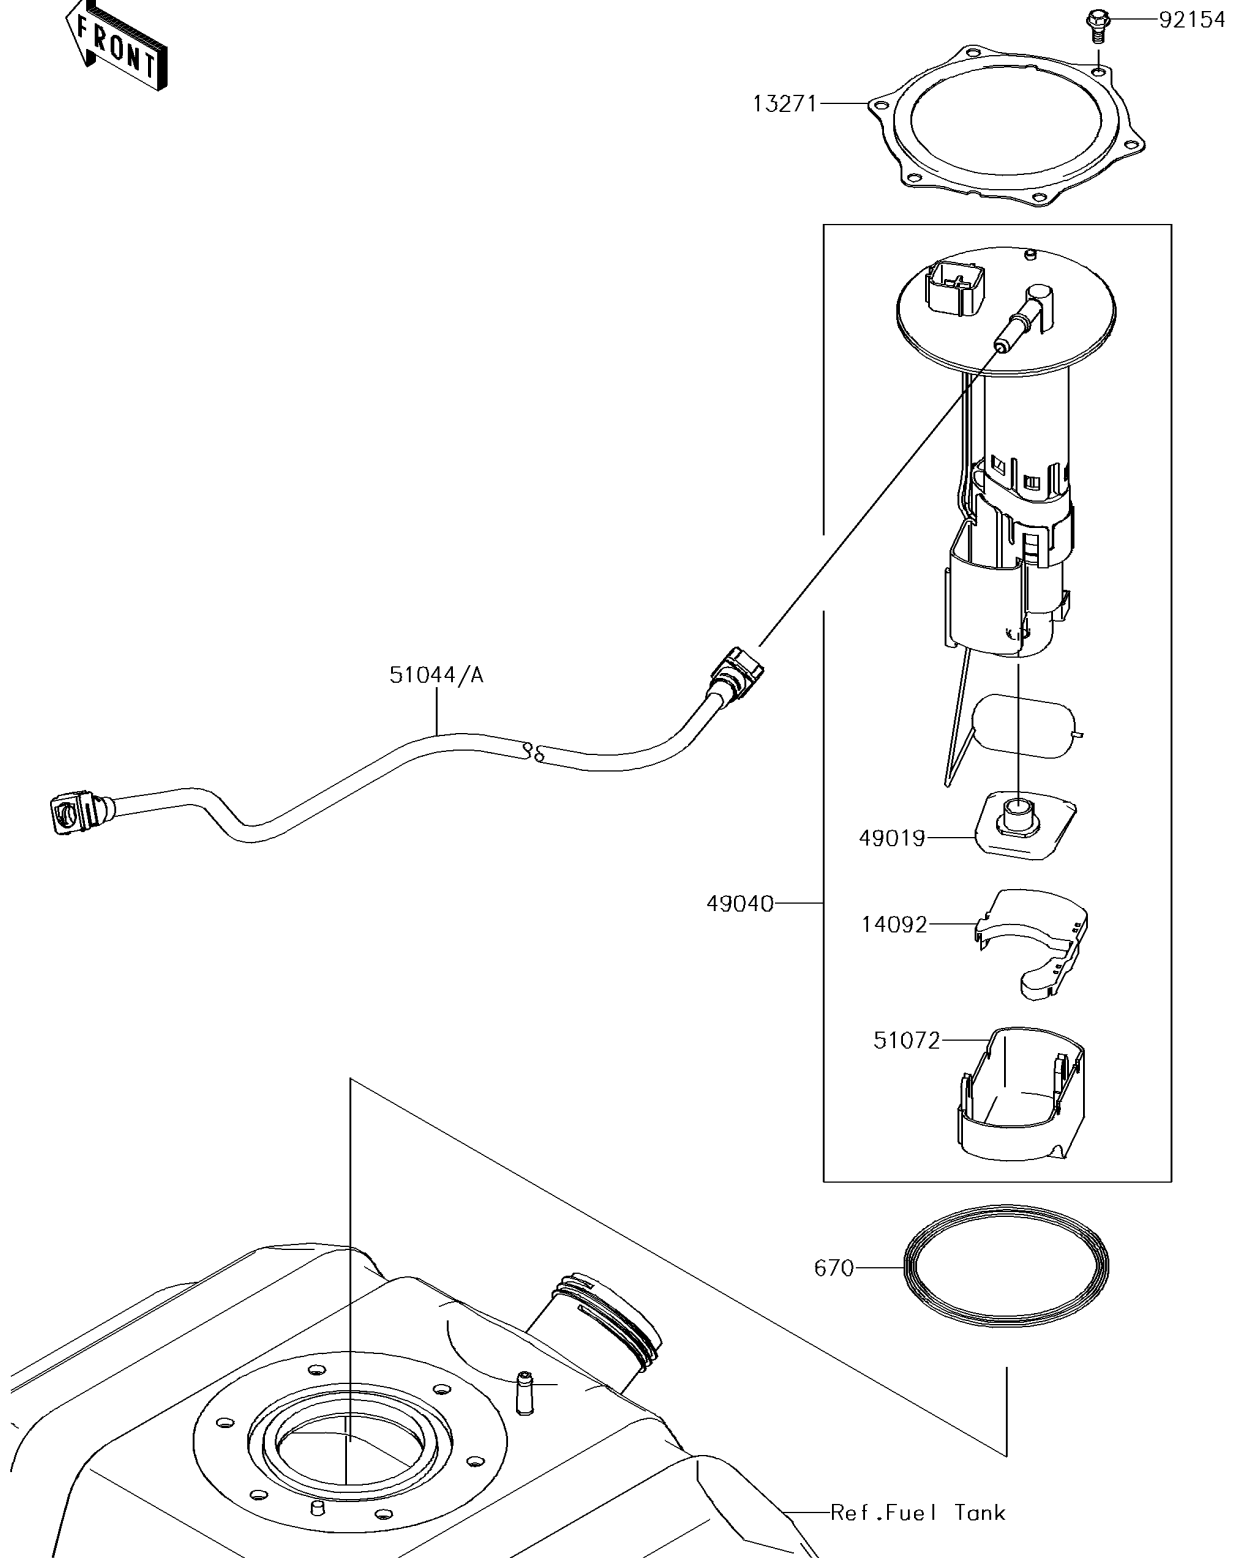

2018 TERYX4™ LE PARTS DIAGRAM

Fuel Pump

E1520

2018 TERYX4™ LE PARTS LIST

Fuel Pump

ITEM NAME	PART NUMBER	QUANTITY
-----------	-------------	----------