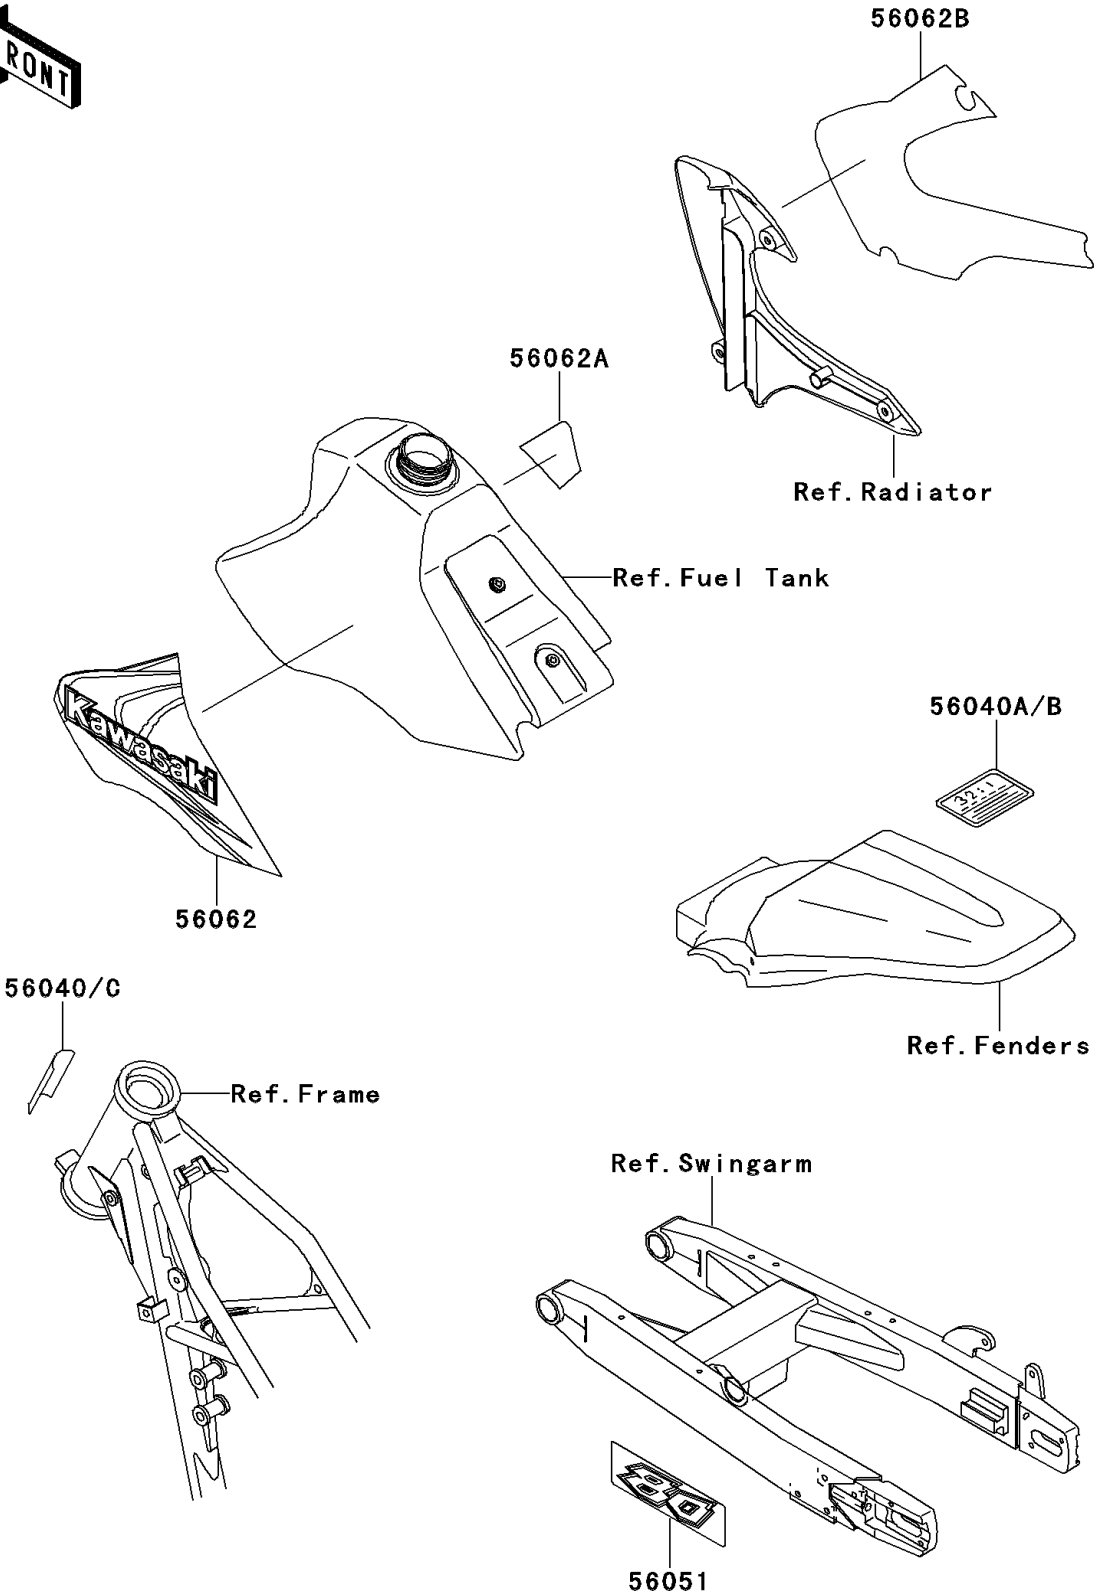

1998 KX80 PARTS DIAGRAM

Labels(KX80-W1)

F2860

1998 KX80 PARTS LIST

Labels(KX80-W1)

ITEM NAME	PART NUMBER	QUANTITY
MARK,SWING ARM,80 (Ref # 56051)	56051-1661	2
PATTERN,FUEL TANK,LH (Ref # 56062)	56062-1161	1
PATTERN,FUEL TANK,RH (Ref # 56062A)	56062-1162	1
PATTERN,SHROUD,RH (Ref # 56062B)	56062-1163	1
LABEL-WARNING,NOISE (Ref # 56040)	56040-1101	1
LABEL-WARNING,GASOLINE/OIL (Ref # 56040A)	56040-1129	1
LABEL-WARNING,GASOLINE/OIL (Ref # 56040B)	56040-1306	1
LABEL-WARNING,WARRANTY (Ref # 56040C)	56040-1335	1