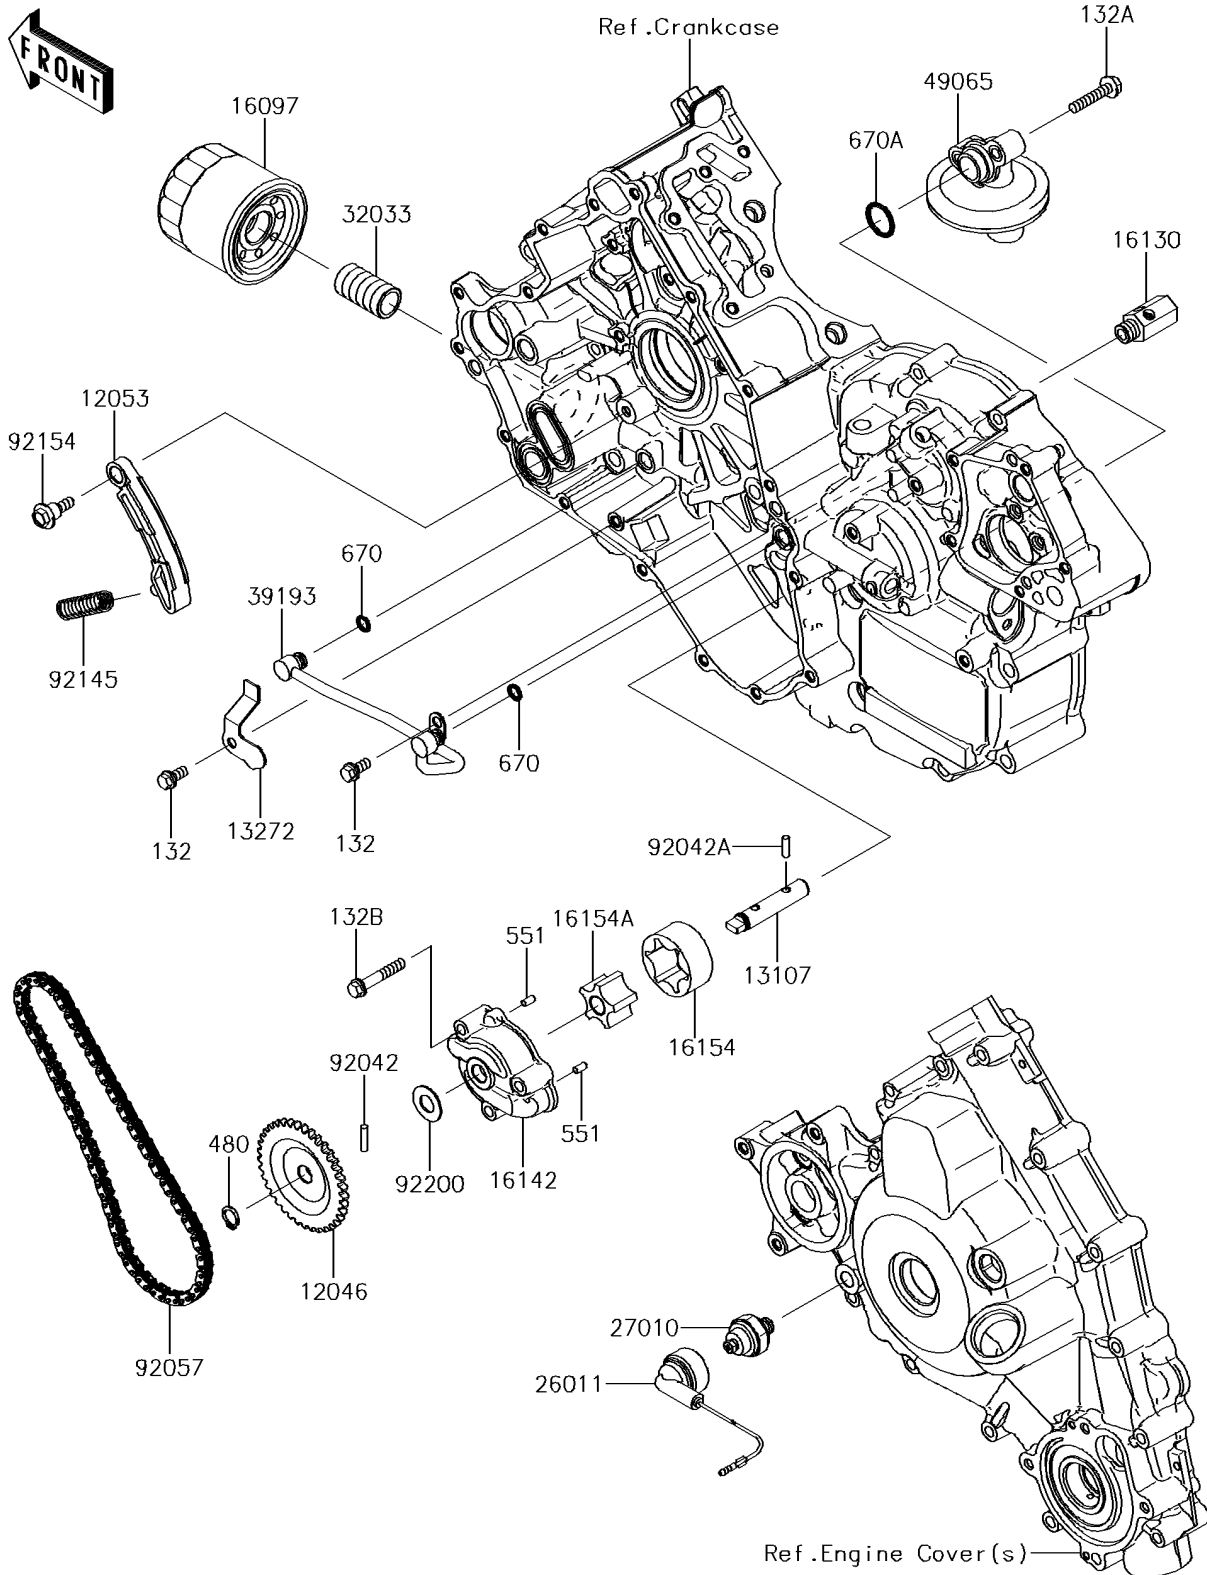

2018 TERYX4™ LE PARTS DIAGRAM

Oil Pump/Oil Filter

E1710

2018 TERYX4™ LE PARTS LIST

Oil Pump/Oil Filter

ITEM NAME	PART NUMBER	QUANTITY
SPROCKET,OIL PUMP,37T (Ref # 12046)	12046-0577	1
GUIDE-CHAIN (Ref # 12053)	12053-0180	1
SHAFT,OIL PUMP (Ref # 13107)	13107-0718	1
PLATE (Ref # 13272)	13272-0988	1
FILTER-ASSY-OIL (Ref # 16097)	16097-0007	1
VALVE-ASSY-RELIEF (Ref # 16130)	16130-1058	1
COVER-PUMP (Ref # 16142)	16142-0704	1
ROTOR-PUMP,OUTER (Ref # 16154)	16154-0706	1
ROTOR-PUMP,INNER (Ref # 16154A)	16154-0707	1
WIRE-LEAD (Ref # 26011)	26011-0818	1
SWITCH,OIL PRESSURE (Ref # 27010)	27010-1313	1
PIPE,OIL FILTER (Ref # 32033)	32033-1535	1
PIPE-OIL (Ref # 39193)	39193-0570	1
FILTER-OIL (Ref # 49065)	49065-0710	1
PIN,DOWEL,4X16.8 (Ref # 92042)	92042-029	1
PIN,DOWEL,4X13.8 (Ref # 92042A)	92042-030	1
CHAIN,DID SCR-0409 SV (Ref # 92057)	92057-0561	1
SPRING (Ref # 92145)	92145-0830	1
BOLT,FLANGED,6X8.3 (Ref # 92154)	92154-0709	1
WASHER,11.3X23X1 (Ref # 92200)	92200-0719	1
BOLT-FLANGED-SMALL,6X12 (Ref # 132)	132BA0612	2
BOLT-FLANGED-SMALL,6X30 (Ref # 132A)	132BA0630	2
BOLT-FLANGED-SMALL,6X35 (Ref # 132B)	132BA0635	3
CIRCLIP-TYPE-C,11MM (Ref # 480)	480J1100	1
PIN-DOWEL,4X8 (Ref # 551)	551A0408	2
O RING,7MM (Ref # 670)	670D1507	2
O RING,18MM (Ref # 670A)	670D2018	1