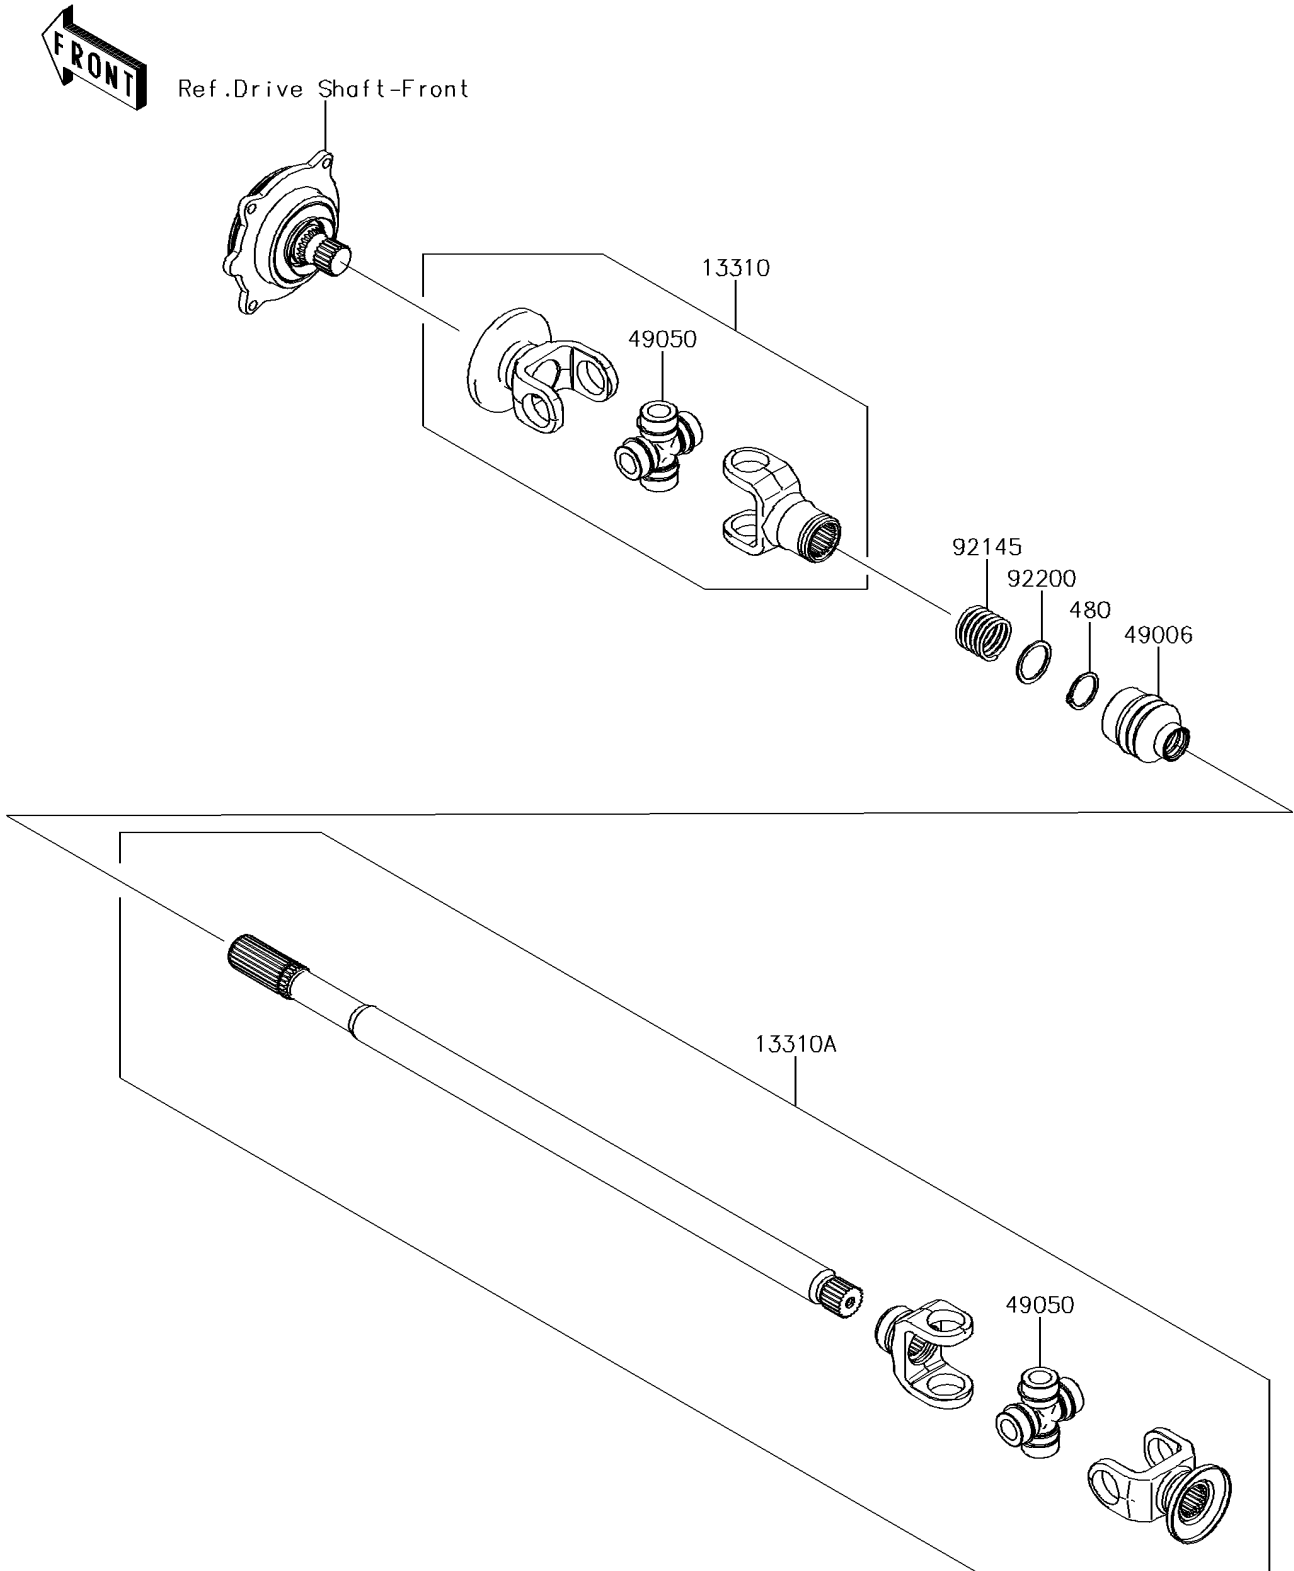

# 2016 TERYX4™ LE PARTS DIAGRAM

Drive Shaft-Propeller

E3135

## 2016 TERYX4™ LE PARTS LIST

### Drive Shaft-Propeller

ITEM NAME	PART NUMBER	QUANTITY
SHAFT-ASSY,FRONT GEAR SIDE (Ref # 13310)	13310-0031	1
SHAFT-ASSY,FRONT ENG SIDE (Ref # 13310A)	13310-0032	1
BOOT,GEAR ASSY SIDE (Ref # 49006)	49006-0108	1
SPIDER (Ref # 49050)	49050-0034	2
SPRING (Ref # 92145)	92145-0823	1
WASHER,25X31X1.5 (Ref # 92200)	92200-0600	1
CIRCLIP-TYPE-C,24MM (Ref # 480)	480J2400	1