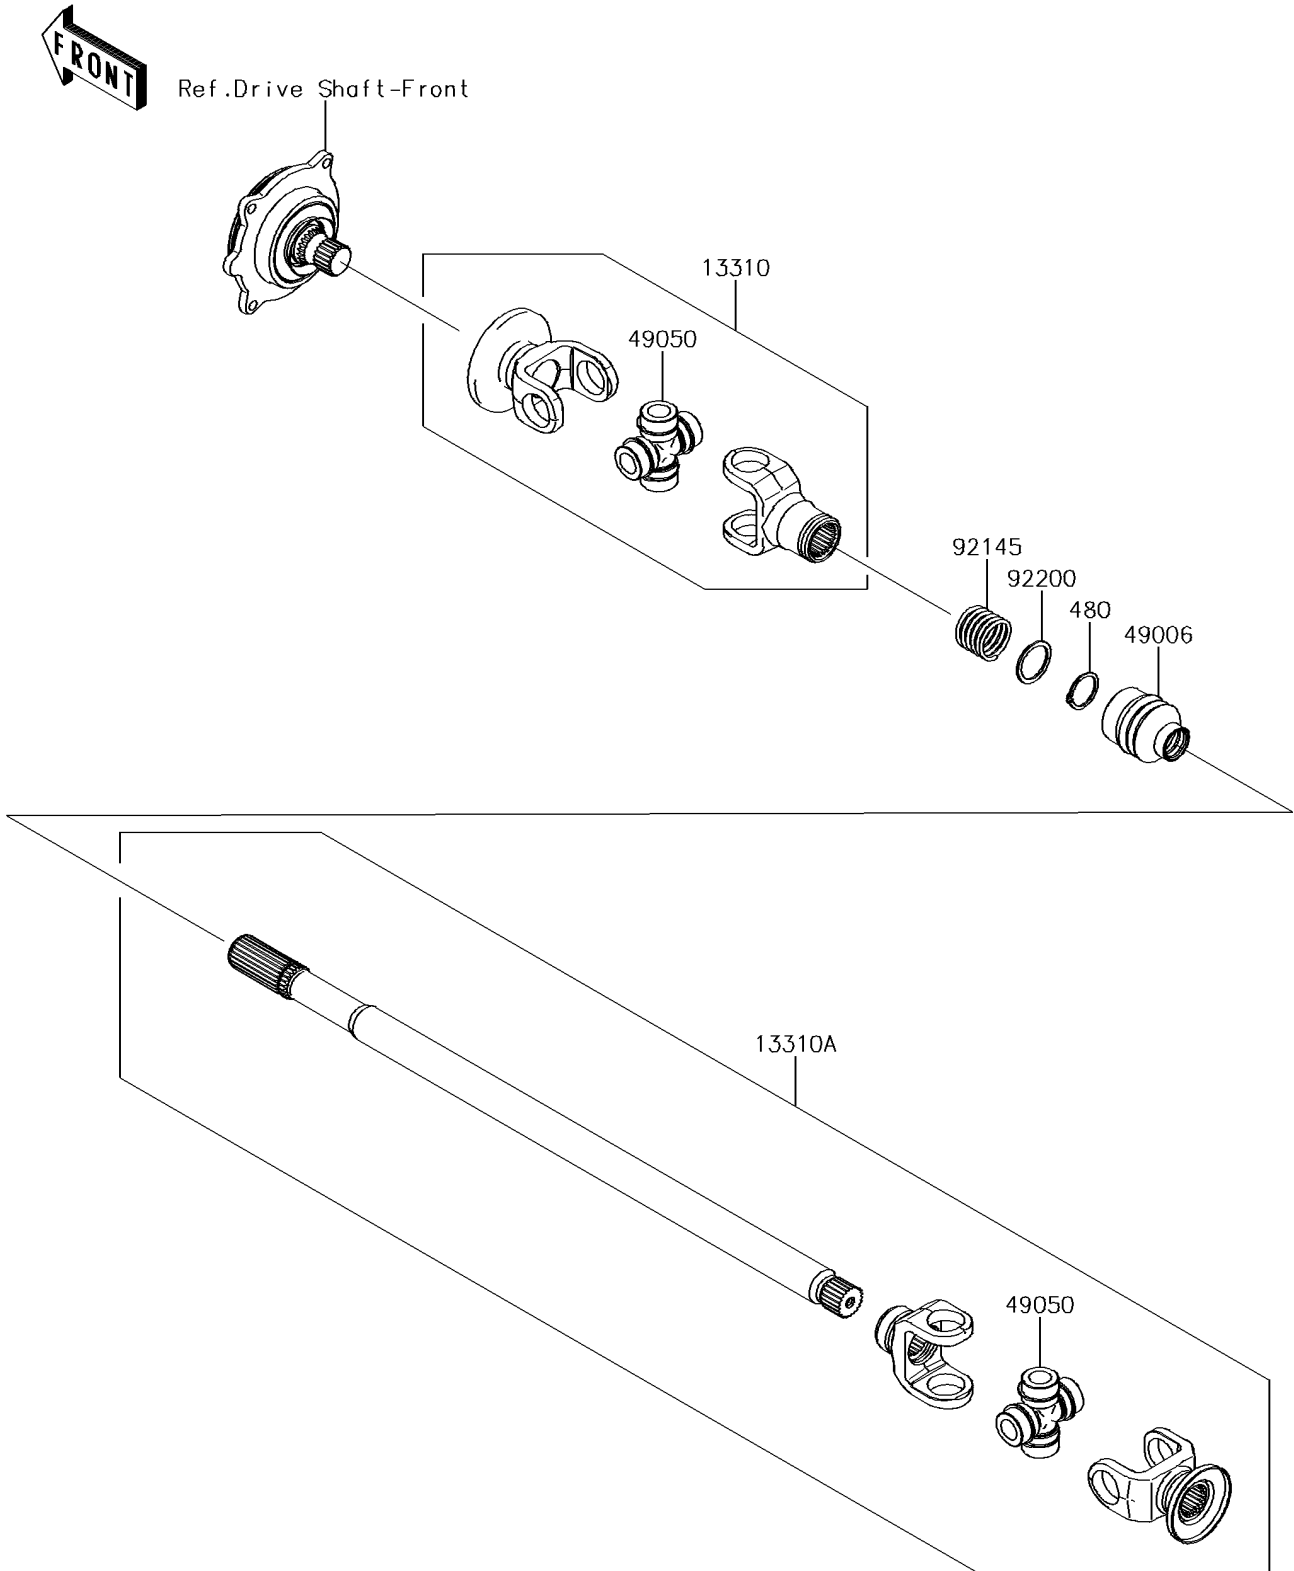

2018 TERYX4™ LE PARTS DIAGRAM

Drive Shaft-Propeller

E3135

2018 TERYX4™ LE PARTS LIST

Drive Shaft-Propeller

ITEM NAME	PART NUMBER	QUANTITY
-----------	-------------	----------