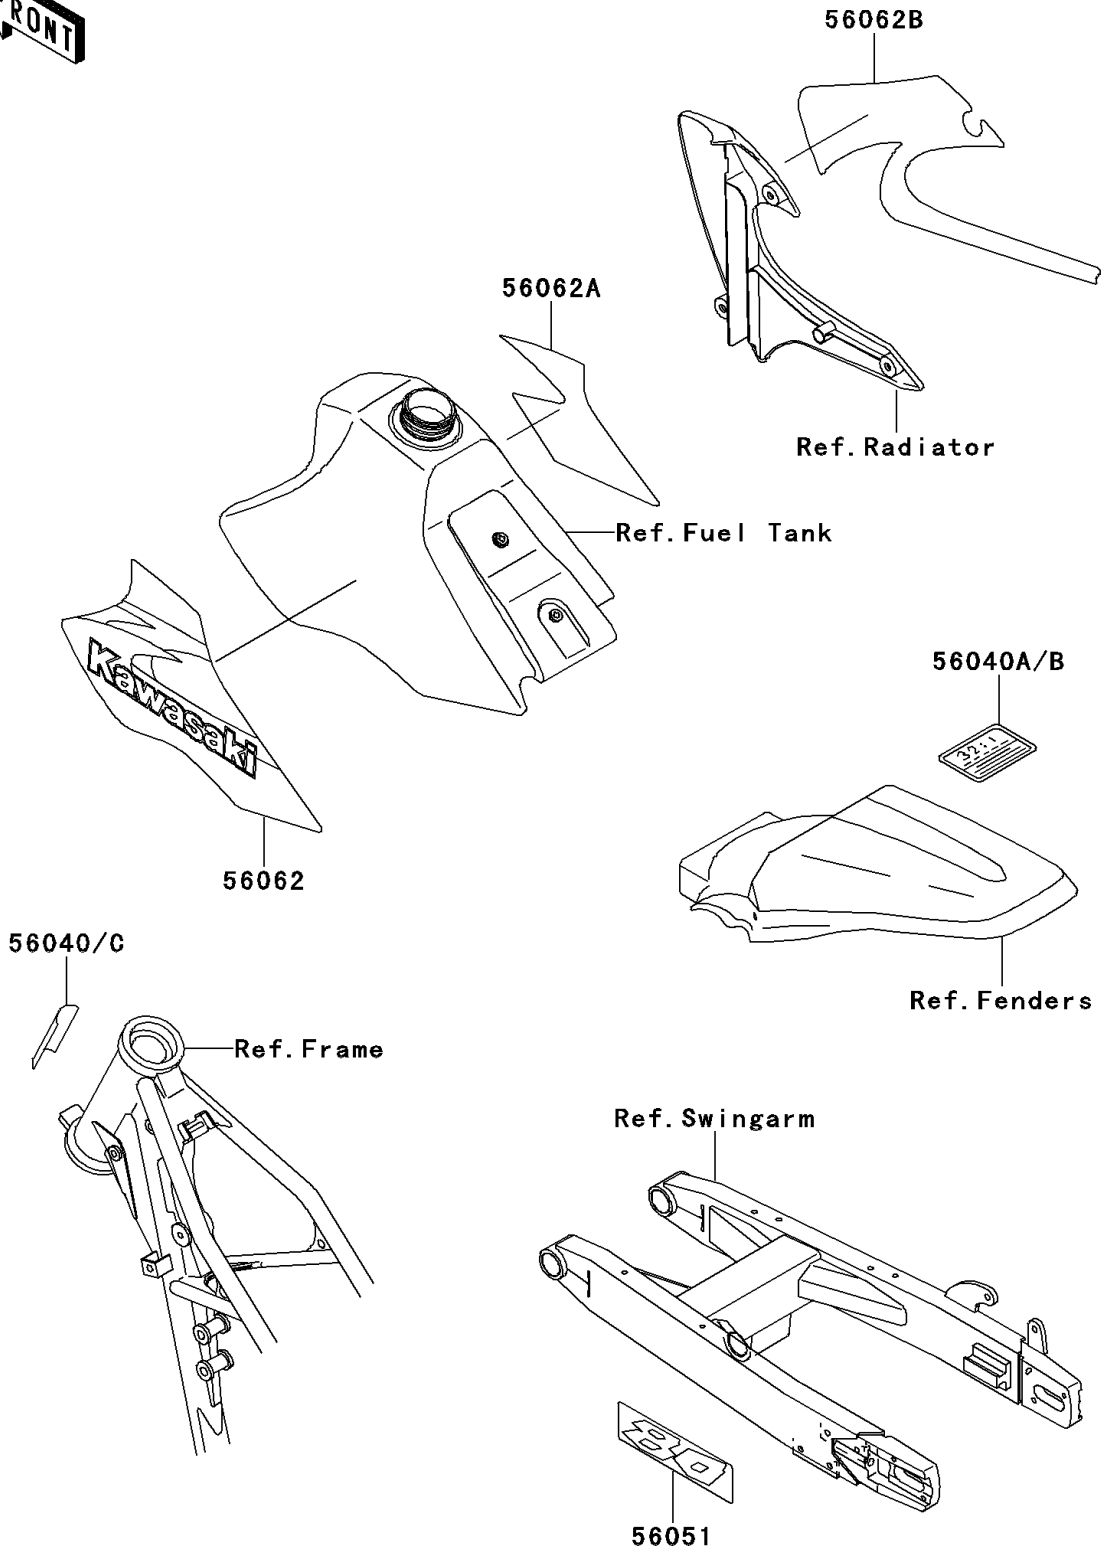

1999 KX80 PARTS DIAGRAM

Labels(KX80-W2)

F2860A

1999 KX80 PARTS LIST

Labels(KX80-W2)

ITEM NAME	PART NUMBER	QUANTITY
MARK,SWING ARM,80 (Ref # 56051)	56051-1875	2
PATTERN,FUEL TANK,LH (Ref # 56062)	56062-1564	1
PATTERN,FUEL TANK,RH (Ref # 56062A)	56062-1565	1
PATTERN,SHROUD,RH (Ref # 56062B)	56062-1566	1
LABEL-WARNING,NOISE (Ref # 56040)	56040-1101	1
LABEL-WARNING,GASOLINE/OIL (Ref # 56040A)	56040-1129	1
LABEL-WARNING,GASOLINE/OIL (Ref # 56040B)	56040-1306	1
LABEL-WARNING,WARRANTY (Ref # 56040C)	56040-1335	1