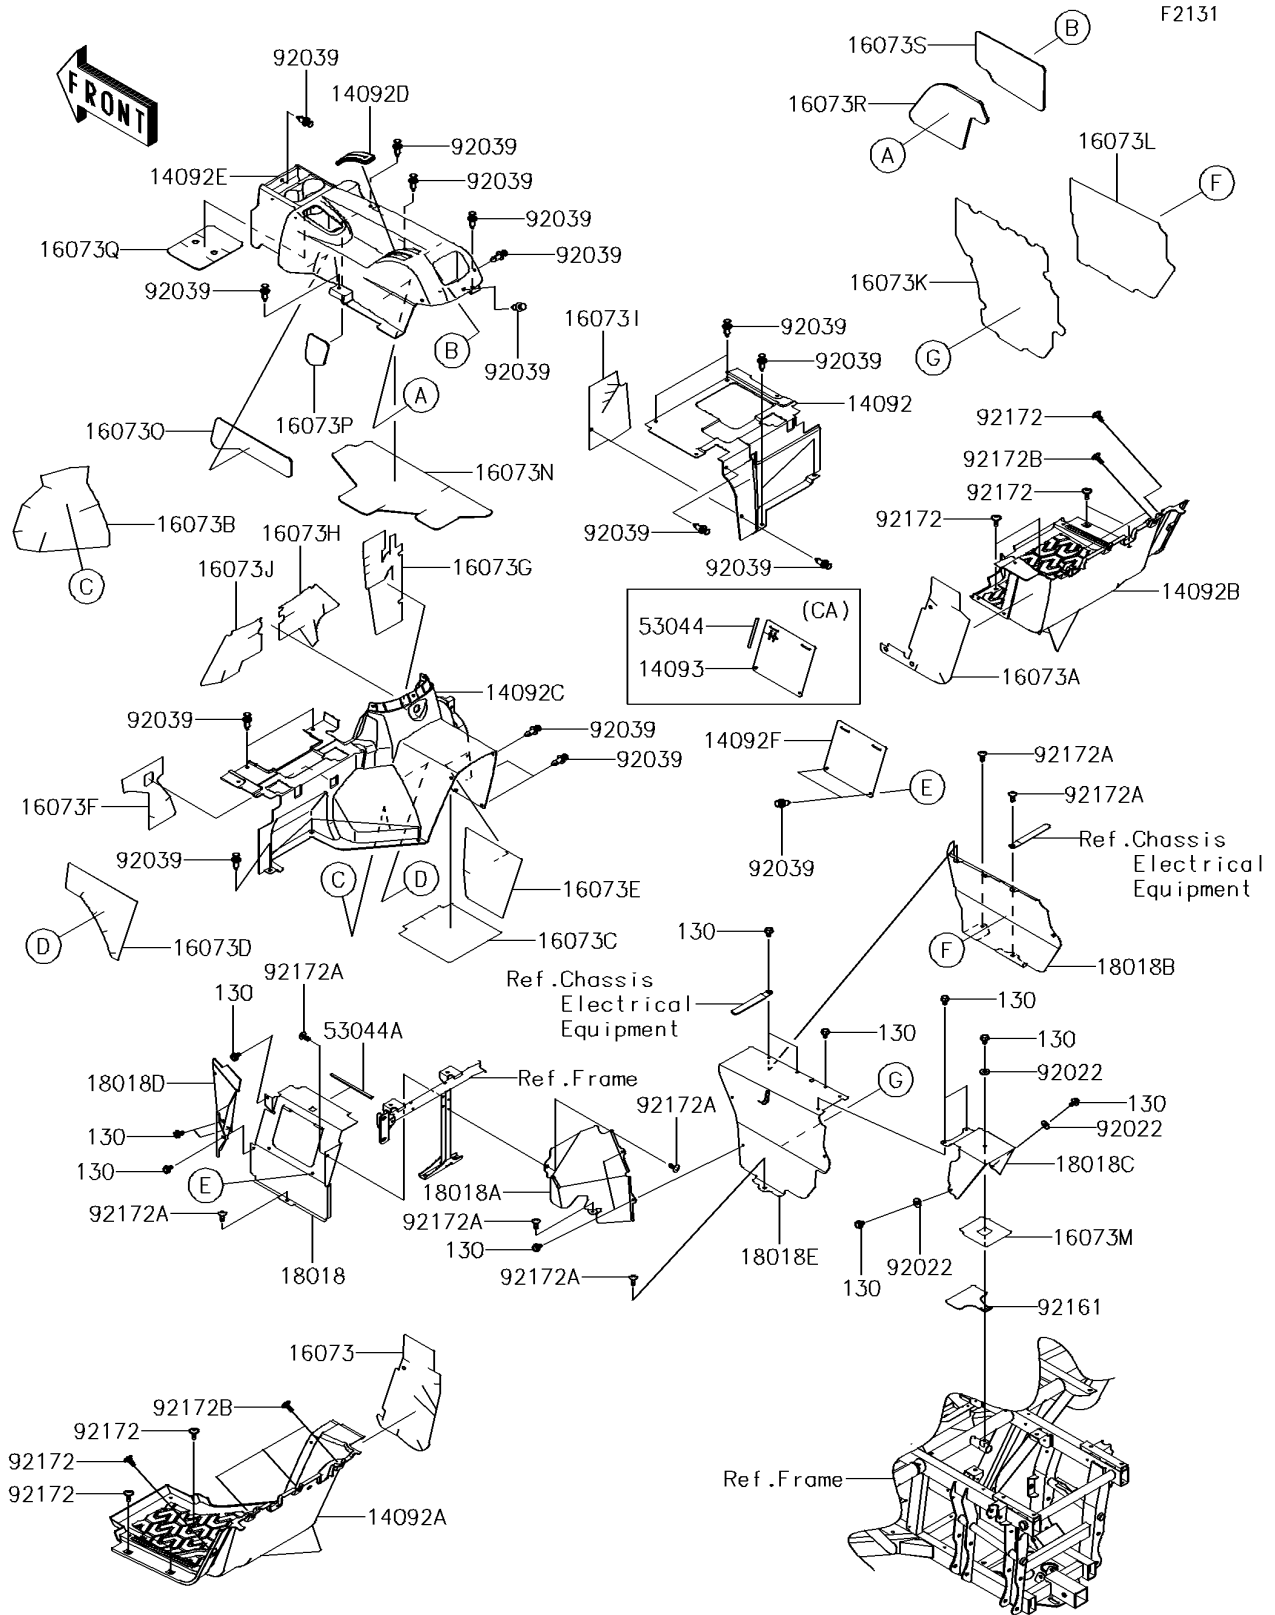

2016 TERYX4™ LE PARTS DIAGRAM

Frame Fittings(Rear)

2016 TERYX4™ LE PARTS LIST

Frame Fittings(Rear)

ITEM NAME	PART NUMBER	QUANTITY
COVER,FR SEAT,RR,RH (Ref # 14092)	14092-0714	1
COVER,RR FLOOR,LH (Ref # 14092A)	14092-0718	1
COVER,RR FLOOR,RH (Ref # 14092B)	14092-0719	1
COVER,FR SEAT,RR,LH (Ref # 14092C)	14092-0722	1
COVER,CENTER CONSOLE,TOP (Ref # 14092D)	14092-0791	1
COVER,CENTER CONSOLE (Ref # 14092E)	14092-1056	1
COVER,MAINTENANCE (Ref # 14092F)	14092-1136	1
INSULATOR,RR FLOOR,LH (Ref # 16073)	16073-0726	1
INSULATOR,RR FLOOR,RH (Ref # 16073A)	16073-0727	1
INSULATOR,FR SEAT,RR (Ref # 16073B)	16073-0728	1
INSULATOR,FR SEAT,RR (Ref # 16073C)	16073-0733	1
INSULATOR,FR SEAT,RR (Ref # 16073D)	16073-0734	1
INSULATOR,FR SEAT,RR (Ref # 16073E)	16073-0735	1
INSULATOR,FR SEAT,RR (Ref # 16073F)	16073-0740	1
INSULATOR,FR SEAT,RR (Ref # 16073G)	16073-0741	1
INSULATOR,FR SEAT,RR (Ref # 16073H)	16073-0742	1
INSULATOR,FR SEAT,RR (Ref # 16073I)	16073-0744	1
INSULATOR,FR SEAT,RR (Ref # 16073J)	16073-0749	1
INSULATOR,RR TUNNEL,LH (Ref # 16073K)	16073-0795	1
INSULATOR,RR TUNNEL,RH (Ref # 16073L)	16073-0796	1
INSULATOR,RR TUNNEL,RR (Ref # 16073M)	16073-0797	1
INSULATOR,CENTER CONSOLE (Ref # 16073N)	16073-0800	1
INSULATOR,CENTER CONSOLE (Ref # 16073O)	16073-0801	1
INSULATOR,CENTER CONSOLE (Ref # 16073P)	16073-0802	1
INSULATOR,CENTER CONSOLE (Ref # 16073Q)	16073-0803	1
INSULATOR,CENTER CONSOLE (Ref # 16073R)	16073-0804	1
INSULATOR,CENTER CONSOLE (Ref # 16073S)	16073-0805	1
PLATE-HEAT GUARD,LH UD SEAT,FR (Ref # 18018)	18018-0042	1
PLATE-HEAT GUARD,LH UD SEAT,RR (Ref # 18018A)	18018-0043	1