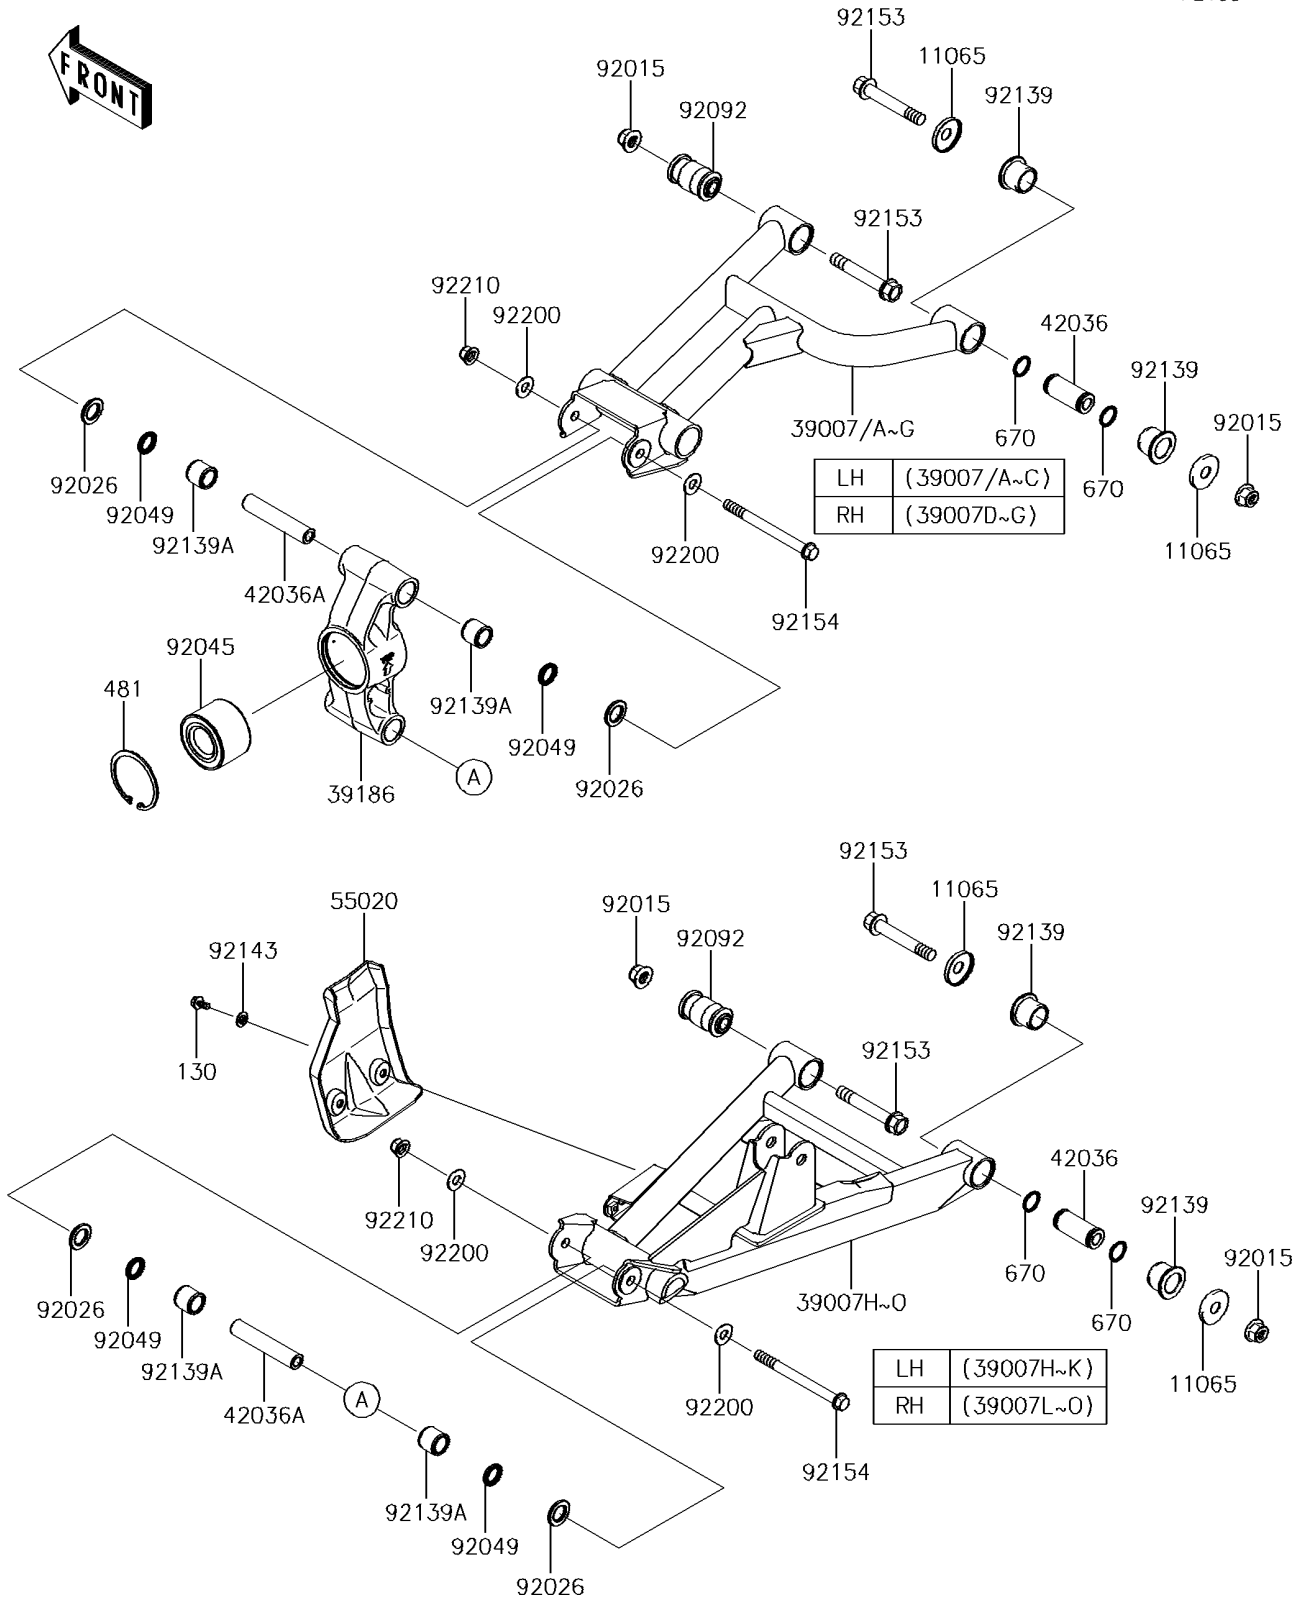

# 2016 TERYX4™ LE PARTS DIAGRAM

Rear Suspension

F2153

## 2016 TERYX4™ LE PARTS LIST

### Rear Suspension

ITEM NAME	PART NUMBER	QUANTITY
CAP (Ref # 11065)	11065-0253	8
ARM-SUSP,RR,UPP,LH,C.L.GREEN (Ref # 39007)	39007-0345-42Q	1
ARM-SUSP,RR,UPP,LH,P.C.P.RED (Ref # 39007B)	39007-0345-57C	1
ARM-SUSP,RR,UPP,RH,C.L.GREEN (Ref # 39007D)	39007-0346-42Q	1
ARM-SUSP,RR,UPP,RH,P.C.P.RED (Ref # 39007F)	39007-0346-57C	1
ARM-SUSP,RR,LWR,LH,C.L.GREEN (Ref # 39007H)	39007-0347-42Q	1
ARM-SUSP,RR,LWR,LH,P.C.P.RED (Ref # 39007J)	39007-0347-57C	1
ARM-SUSP,RR,LWR,RH,C.L.GREEN (Ref # 39007L)	39007-0348-42Q	1
ARM-SUSP,RR,LWR,RH,P.C.P.RED (Ref # 39007N)	39007-0348-57C	1
KNUCKLE,RR (Ref # 39186)	39186-0316	2
SLEEVE (Ref # 42036)	42036-0062	4
SLEEVE,10X17X88 (Ref # 42036A)	42036-0710	4
GUARD,REAR ARM (Ref # 55020)	55020-0805	2
NUT,LOCK,FLANGED,12MM (Ref # 92015)	92015-1433	8
SPACER,17X28.6X3 (Ref # 92026)	92026-0746	8
BEARING-BALL,30X62X40 (Ref # 92045)	92045-0801	2
SEAL-OIL,17X24X3 (Ref # 92049)	92049-0726	8
BUSHING-RUBBER (Ref # 92092)	92092-0555	4
BUSHING (Ref # 92139)	92139-0231	8
BUSHING,17X24X21.5 (Ref # 92139A)	92139-0736	8
COLLAR (Ref # 92143)	92143-1087	4
BOLT,FLANGED,12X76.5 (Ref # 92153)	92153-1733	8
BOLT,FLANGED,10X117 (Ref # 92154)	92154-0743	4
WASHER,10.3X23X1.6 (Ref # 92200)	92200-2009	8
NUT,LOCK,FLANGED,10MM (Ref # 92210)	92210-1080	4
BOLT-FLANGED,6X12 (Ref # 130)	130BA0612	4
CIRCLIP (Ref # 481)	481J6200	2
O RING,18MM (Ref # 670)	670B2018	8