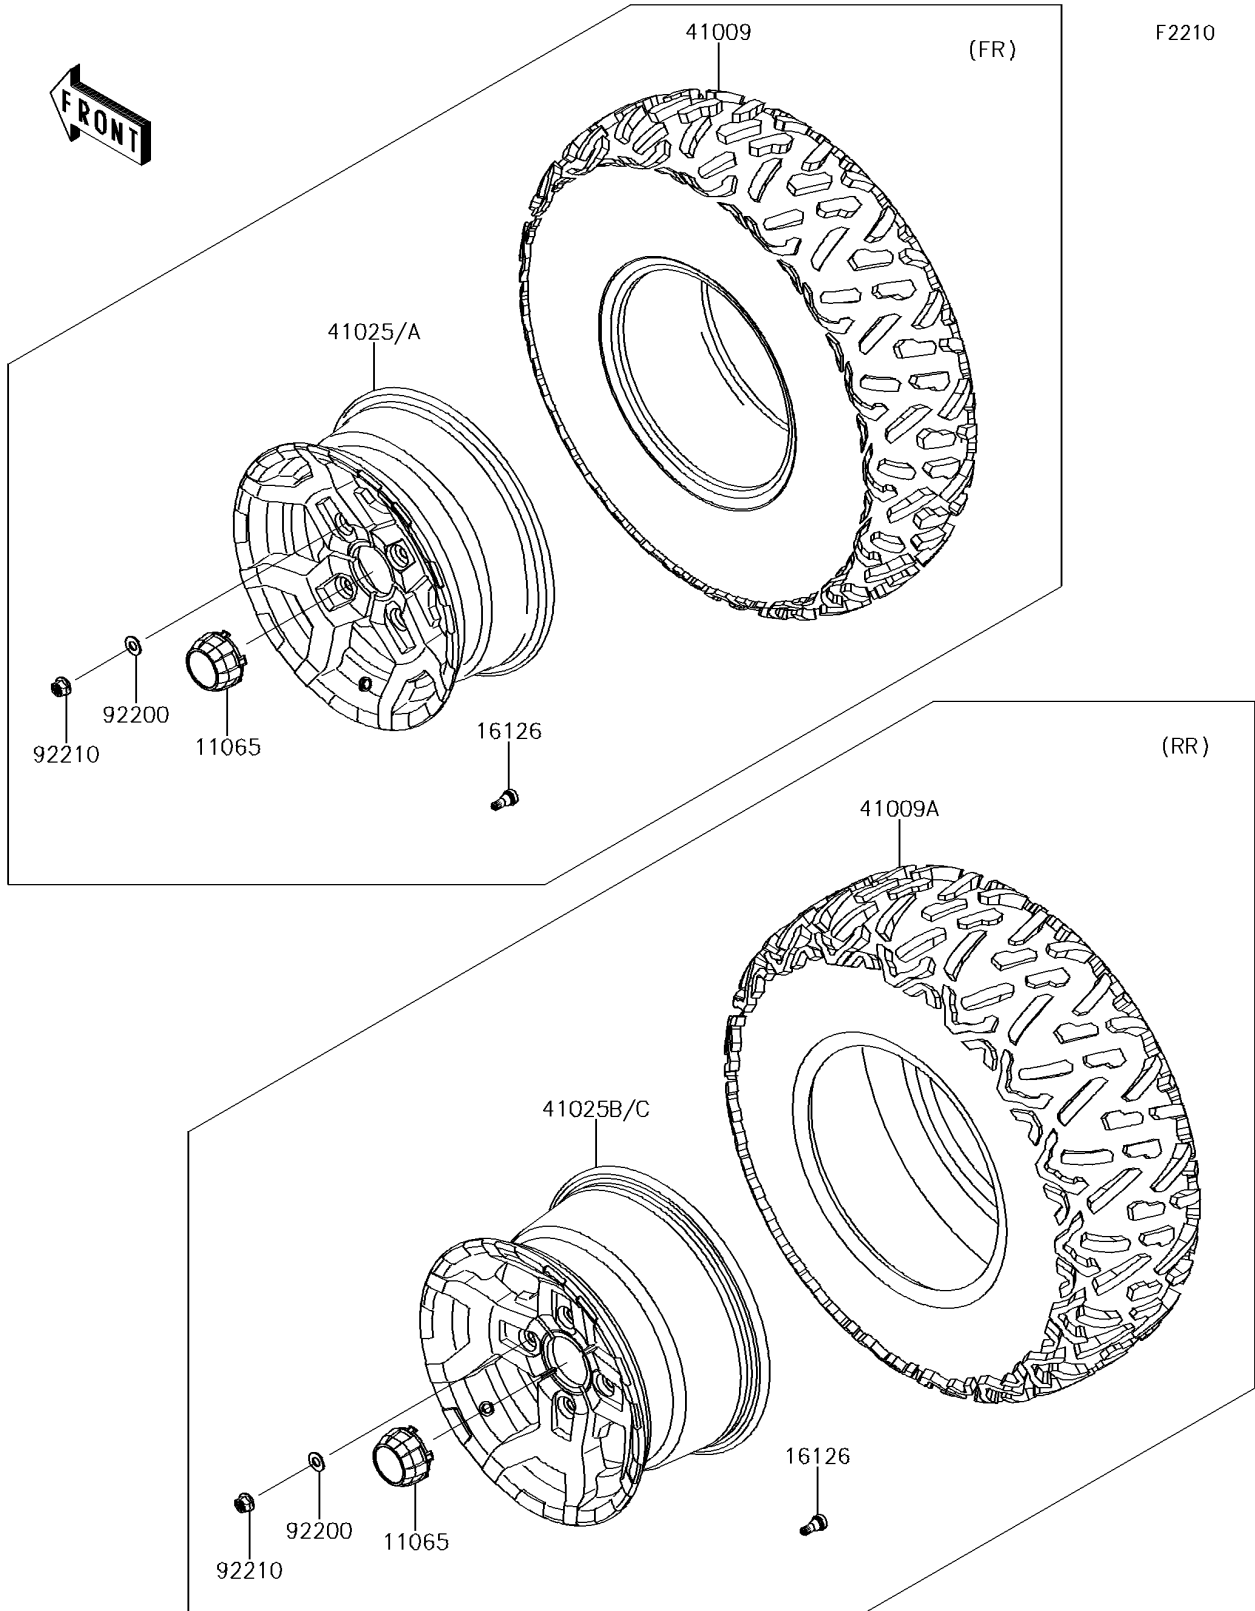

2018 TERYX4™ LE CAMO PARTS DIAGRAM

Wheels/Tires

2018 TERYX4™ LE CAMO PARTS LIST

Wheels/Tires

ITEM NAME	PART NUMBER	QUANTITY
CAP,WHEEL,F.BLACK (Ref # 11065)	11065-0893-6Z	4
VALVE (Ref # 16126)	16126-4001	4
TIRE,FR,27X9.00R14 6PR,BIGHORN2.0 (Ref # 41009)	41009-0589	2
TIRE,RR,27X11.00R14 6PR,BIGHORN2 (Ref # 41009A)	41009-0590	2
RIM,FR,14X6.0AT,F.S.BLACK (Ref # 41025A)	41025-0357-397	2
RIM,RR,14X8.0AT,F.S.BLACK (Ref # 41025C)	41025-0358-397	2
WASHER,12.1X25X1.6 (Ref # 92200)	92200-0455	16
NUT,12MM (Ref # 92210)	92210-0603	16