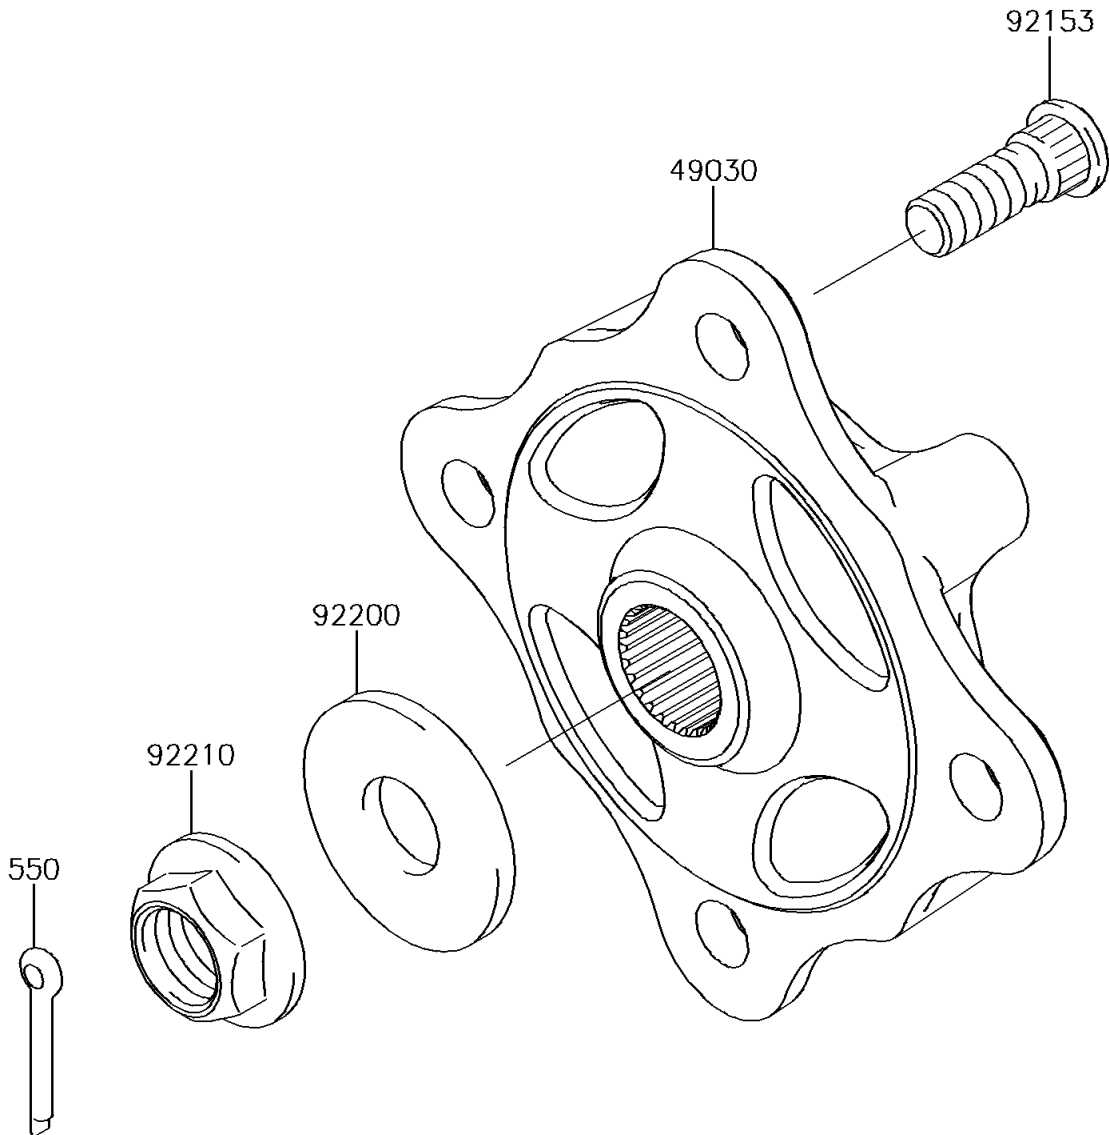

2016 TERYX4™ LE PARTS DIAGRAM

Front Hubs/Brakes

F2230

2016 TERYX4™ LE PARTS LIST

Front Hubs/Brakes

ITEM NAME	PART NUMBER	QUANTITY
HUB,FR (Ref # 49030)	49030-0560	2
BOLT,12MM (Ref # 92153)	92153-1915	8
WASHER,20.3X52.0X4.5 (Ref # 92200)	92200-1739	2
NUT,FLANGED,20MM (Ref # 92210)	92210-2093	2
PIN-COTTER,4.0X30 (Ref # 550)	550AA4030	2