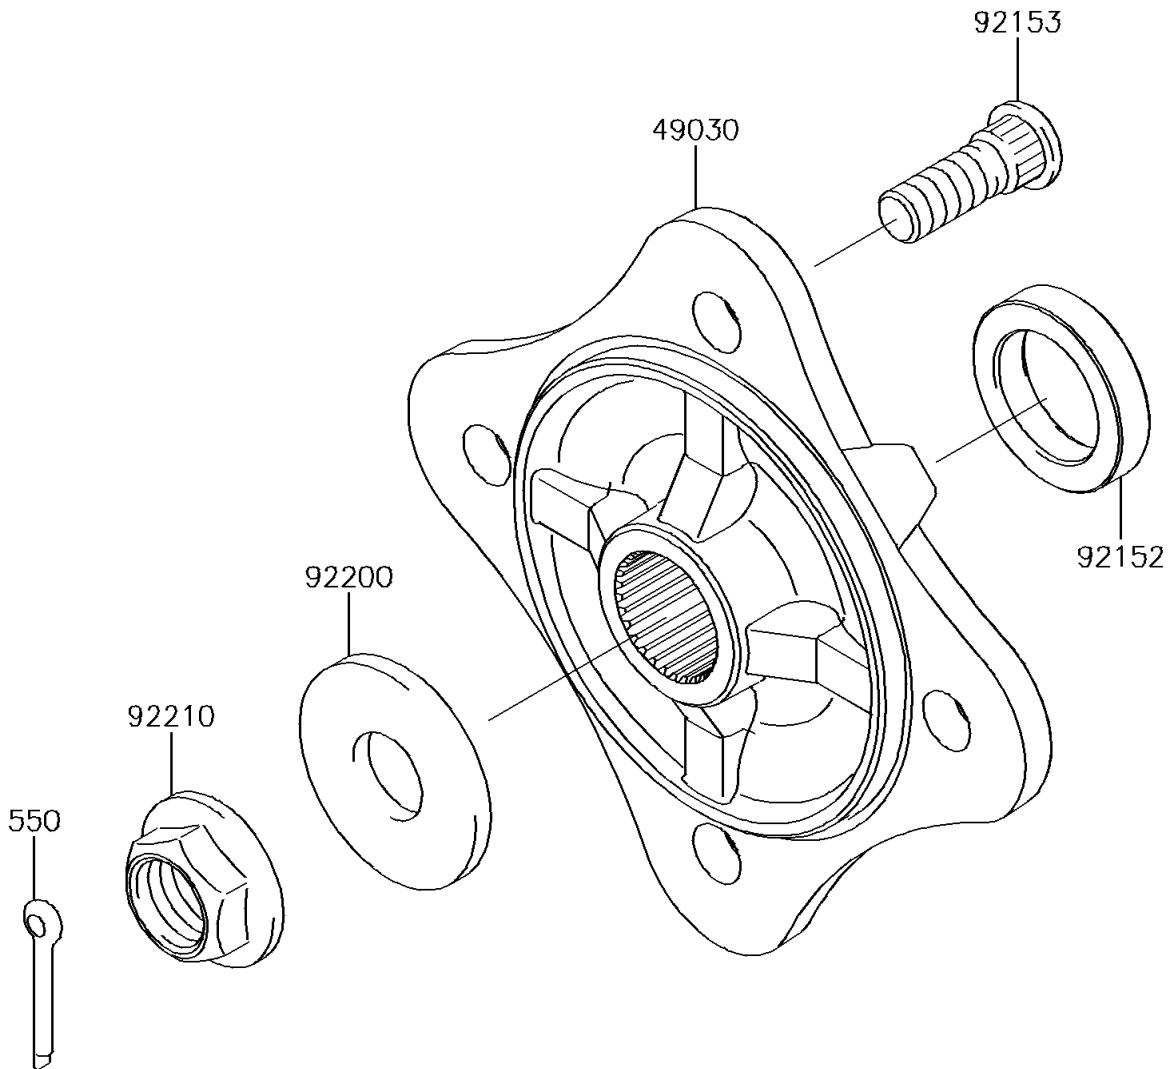

2018 TERYX4™ LE CAMO PARTS DIAGRAM

Rear Hubs/Brakes

F2240

2018 TERYX4™ LE CAMO PARTS LIST

Rear Hubs/Brakes

ITEM NAME	PART NUMBER	QUANTITY
HUB,RR (Ref # 49030)	49030-0563	2
COLLAR,30.1X44X9 (Ref # 92152)	92152-1700	2
BOLT,12MM (Ref # 92153)	92153-1915	8
WASHER,20.3X52.0X4.5 (Ref # 92200)	92200-1739	2
NUT,FLANGED,20MM (Ref # 92210)	92210-2093	2
PIN-COTTER,4.0X30 (Ref # 550)	550AA4030	2