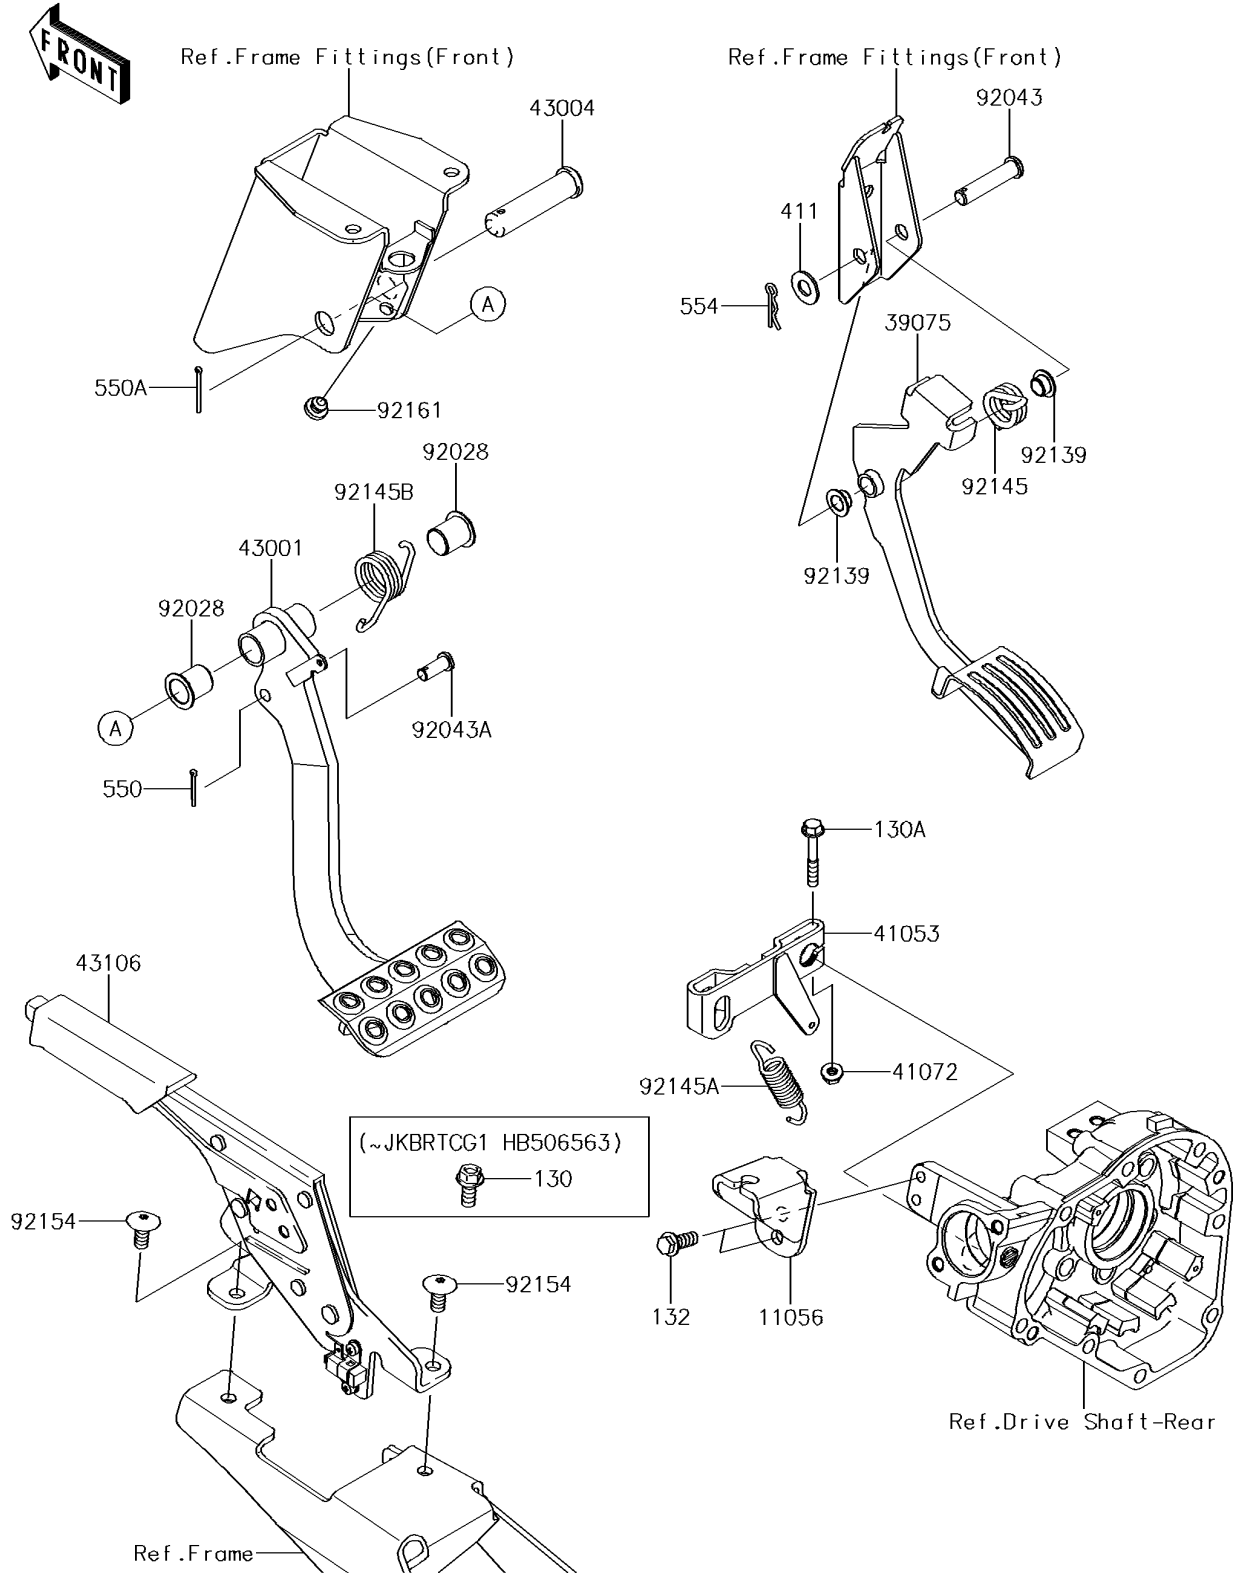

2018 TERYX4™ LE PARTS DIAGRAM

Brake Pedal/Throttle Lever

F2260

2018 TERYX4™ LE PARTS LIST

Brake Pedal/Throttle Lever

ITEM NAME	PART NUMBER	QUANTITY
BRACKET (Ref # 11056)	11056-2267	1
LEVER-THROTTLE (Ref # 39075)	39075-0019	1
LEVER-BRAKE CAM (Ref # 41053)	41053-0023	1
NUT,6MM (Ref # 41072)	41072-007	1
LEVER-BRAKE,PEDAL (Ref # 43001)	43001-0739	1
SHAFT-BRAKE (Ref # 43004)	43004-1128	1
LEVER-ASSY-PARKING BRAKE (Ref # 43106)	43106-0005	1
BUSHING (Ref # 92028)	92028-1571	2
PIN,10X42.5 (Ref # 92043)	92043-0707	1
PIN (Ref # 92043A)	92043-1039	1
BUSHING (Ref # 92139)	92139-0230	2
SPRING,THROTTLE (Ref # 92145)	92145-0831	1
SPRING,BRAKE CAM LEVER (Ref # 92145A)	92145-0880	1
SPRING,BRAKE PEDAL RETURN (Ref # 92145B)	92145-1615	1
BOLT-FLANGED,8X18 (Ref # 92154)	92154-2692	2
DAMPER (Ref # 92161)	92161-1084	1
BOLT-FLANGED,6X40 (Ref # 130A)	130CA0640	1
BOLT-FLANGED-SMALL,8X20 (Ref # 132)	132BA0820	2
WASHER-PLAIN,10MM (Ref # 411)	411AA1000	1
PIN-COTTER,2.5X18 (Ref # 550)	550AA2518	1
PIN-COTTER,2.5X25 (Ref # 550A)	550AA2525	1
PIN-SNAP,10MM (Ref # 554)	554DA1000	1