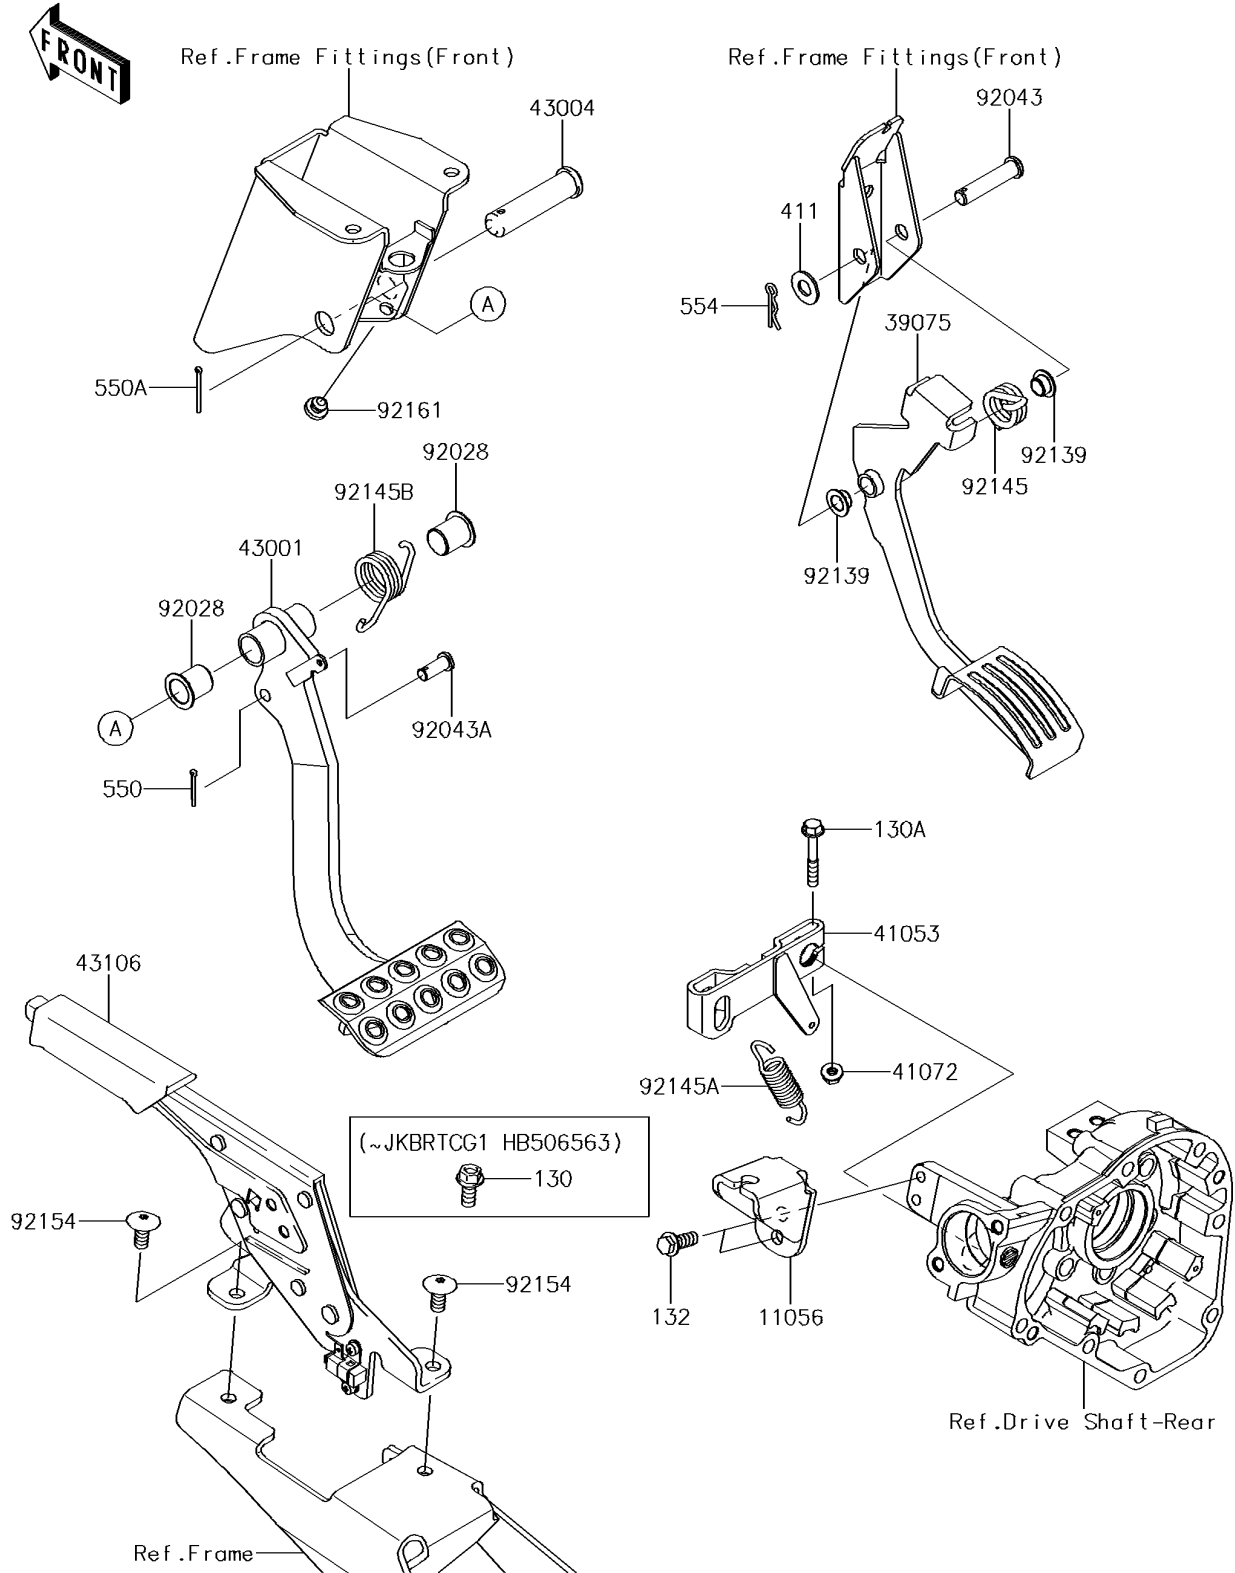

2018 TERYX4™ LE CAMO PARTS DIAGRAM

Brake Pedal/Throttle Lever

F2260

2018 TERYX4™ LE CAMO PARTS LIST

Brake Pedal/Throttle Lever

ITEM NAME	PART NUMBER	QUANTITY
BRACKET (Ref # 11056)	11056-2267	1
LEVER-THROTTLE (Ref # 39075)	39075-0019	1
LEVER-BRAKE CAM (Ref # 41053)	41053-0023	1
NUT,6MM (Ref # 41072)	41072-007	1
LEVER-BRAKE,PEDAL (Ref # 43001)	43001-0739	1
SHAFT-BRAKE (Ref # 43004)	43004-1128	1
LEVER-ASSY-PARKING BRAKE (Ref # 43106)	43106-0005	1
BUSHING (Ref # 92028)	92028-1571	2
PIN,10X42.5 (Ref # 92043)	92043-0707	1
PIN (Ref # 92043A)	92043-1039	1
BUSHING (Ref # 92139)	92139-0230	2
SPRING,THROTTLE (Ref # 92145)	92145-0831	1
SPRING,BRAKE CAM LEVER (Ref # 92145A)	92145-0880	1
SPRING,BRAKE PEDAL RETURN (Ref # 92145B)	92145-1615	1
BOLT-FLANGED,8X18 (Ref # 92154)	92154-2692	2
DAMPER (Ref # 92161)	92161-1084	1
BOLT-FLANGED,6X40 (Ref # 130A)	130CA0640	1
BOLT-FLANGED-SMALL,8X20 (Ref # 132)	132BA0820	2
WASHER-PLAIN,10MM (Ref # 411)	411AA1000	1
PIN-COTTER,2.5X18 (Ref # 550)	550AA2518	1
PIN-COTTER,2.5X25 (Ref # 550A)	550AA2525	1
PIN-SNAP,10MM (Ref # 554)	554DA1000	1