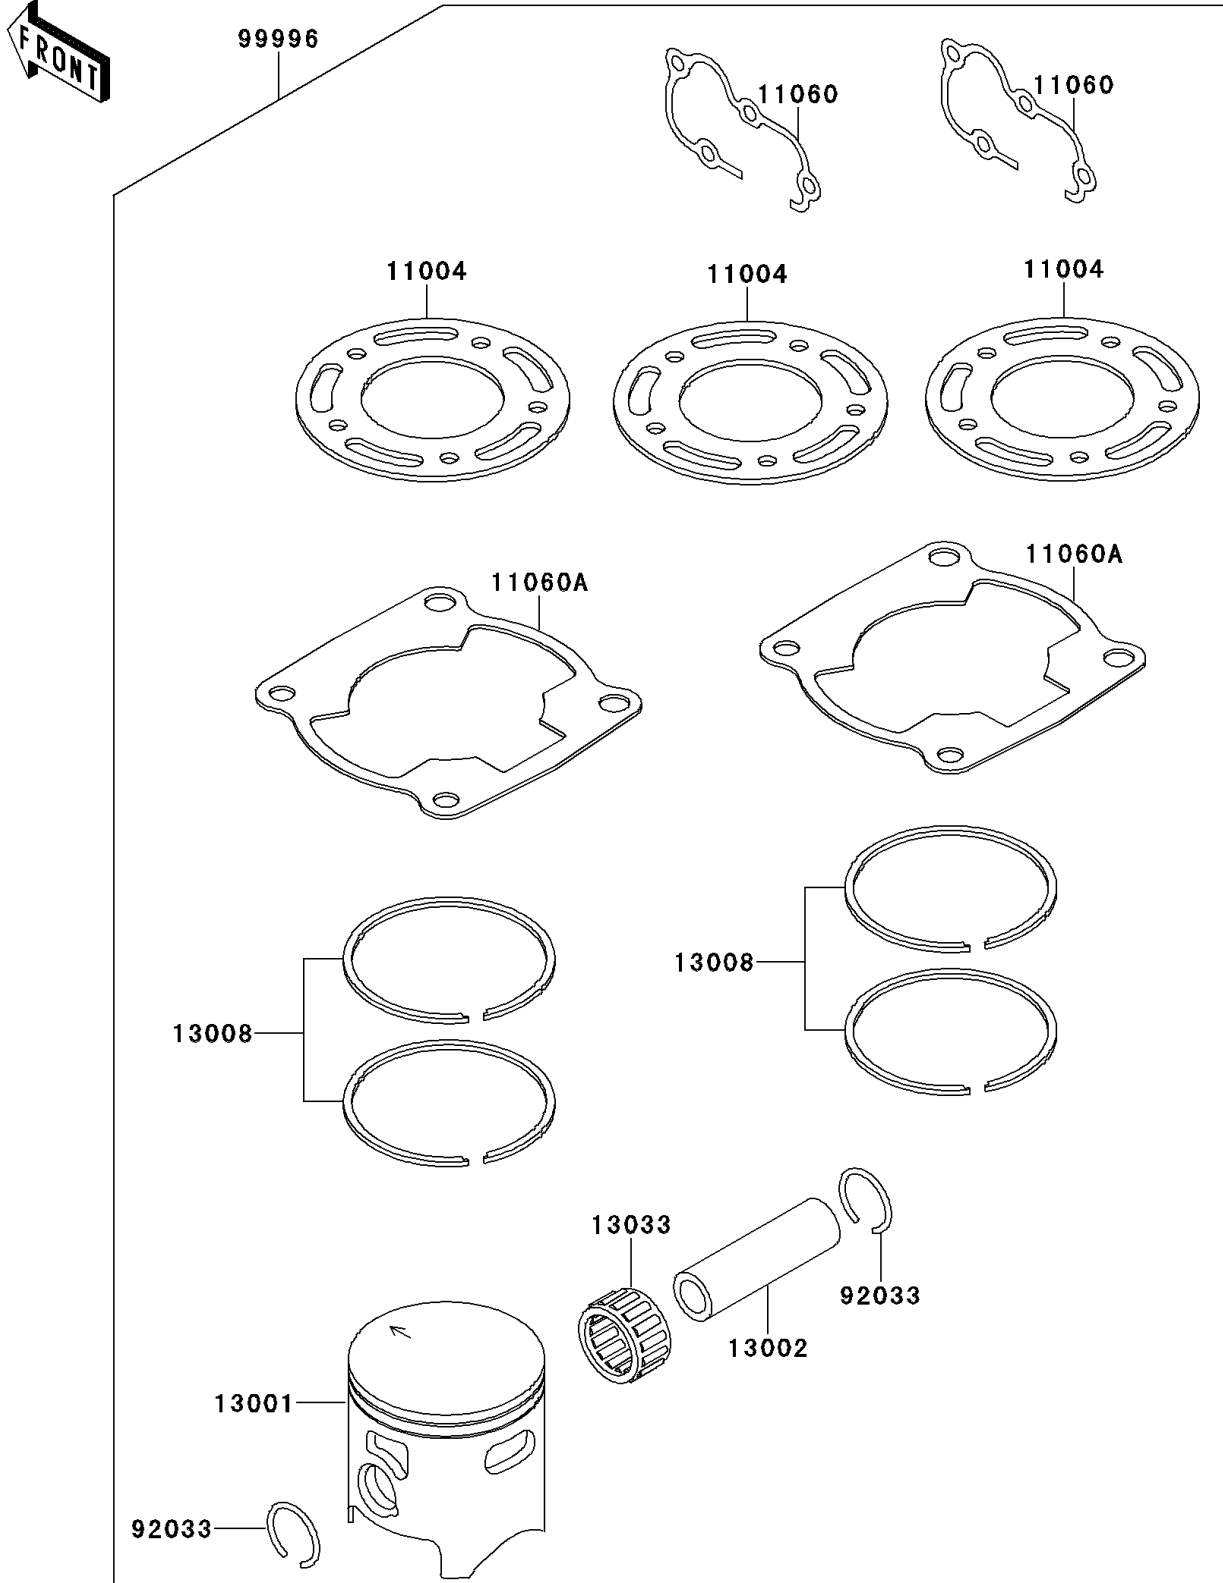

# 1998 KX80 PARTS DIAGRAM

Optional Parts(Top End Kit)

F2890

## 1998 KX80 PARTS LIST

### Optional Parts(Top End Kit)

| ITEM NAME                                   | PART NUMBER | QUANTITY |
|---|-------------|----------|
| GASKET-HEAD (Ref # 11004)                   | 11004-1213  | 3        |
| GASKET,GOVERNOR COVER (Ref # 11060)         | 11060-1778  | 2        |
| GASKET,CYLINDER BASE (Ref # 11060A)         | 11060-1779  | 2        |
| PISTON-ENGINE (Ref # 13001)                 | 13001-1497  | 1        |
| PIN-PISTON (Ref # 13002)                    | 13002-1079  | 1        |
| RING-SET-PISTON (Ref # 13008)               | 13008-1100  | 2        |
| BEARING-SMALL END,14R1818AP-1 (Ref # 13033) | 13033-1053  | 1        |
| RING-SNAP (Ref # 92033)                     | 92033-1050  | 2        |
| KIT,ENGINE TOP END,KX80-W/Y (Ref # 99996)   | 99996-1238  | 1        |