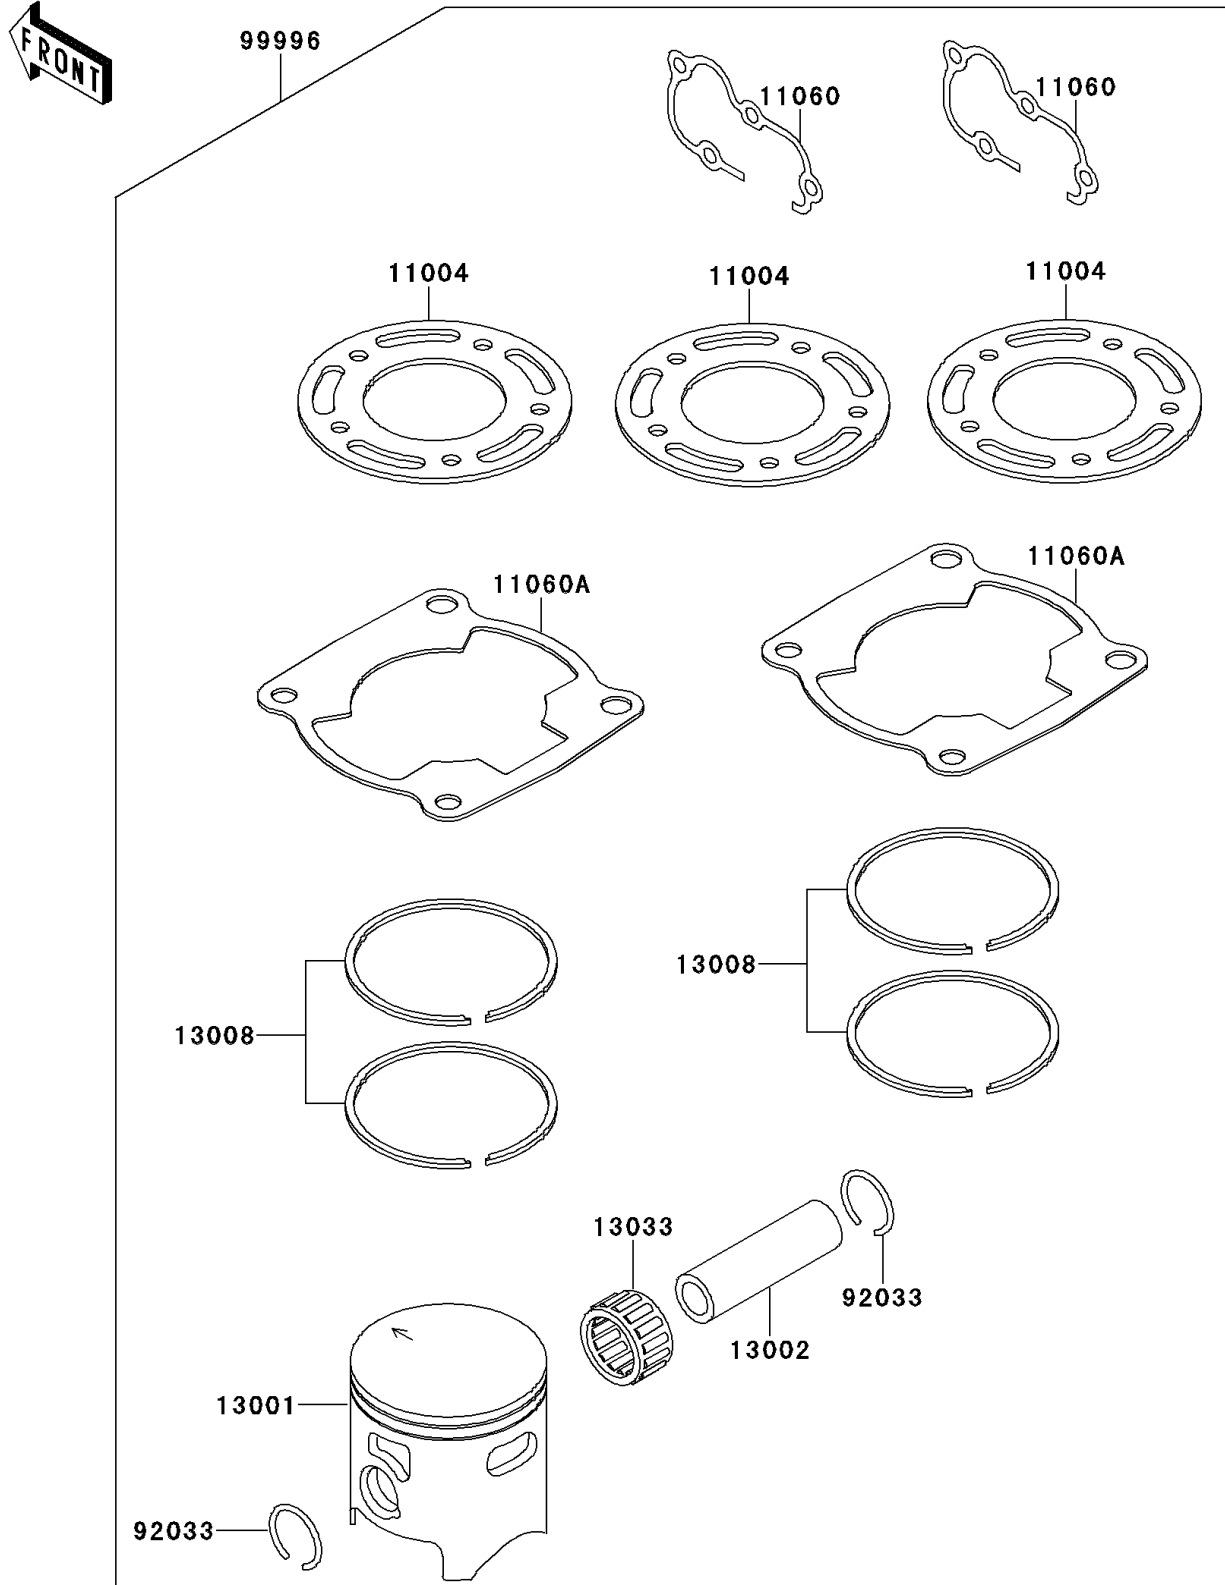

1998 KX80 PARTS DIAGRAM

Optional Parts(Top End Kit)

F2890

1998 KX80 PARTS LIST

Optional Parts(Top End Kit)

ITEM NAME	PART NUMBER	QUANTITY
GASKET-HEAD (Ref # 11004)	11004-1213	3
GASKET,GOVERNOR COVER (Ref # 11060)	11060-1778	2
GASKET,CYLINDER BASE (Ref # 11060A)	11060-1779	2
PISTON-ENGINE (Ref # 13001)	13001-1497	1
PIN-PISTON (Ref # 13002)	13002-1079	1
RING-SET-PISTON (Ref # 13008)	13008-1100	2
BEARING-SMALL END,14R1818AP-1 (Ref # 13033)	13033-1053	1
RING-SNAP (Ref # 92033)	92033-1050	2
KIT,ENGINE TOP END,KX80-W/Y (Ref # 99996)	99996-1238	1