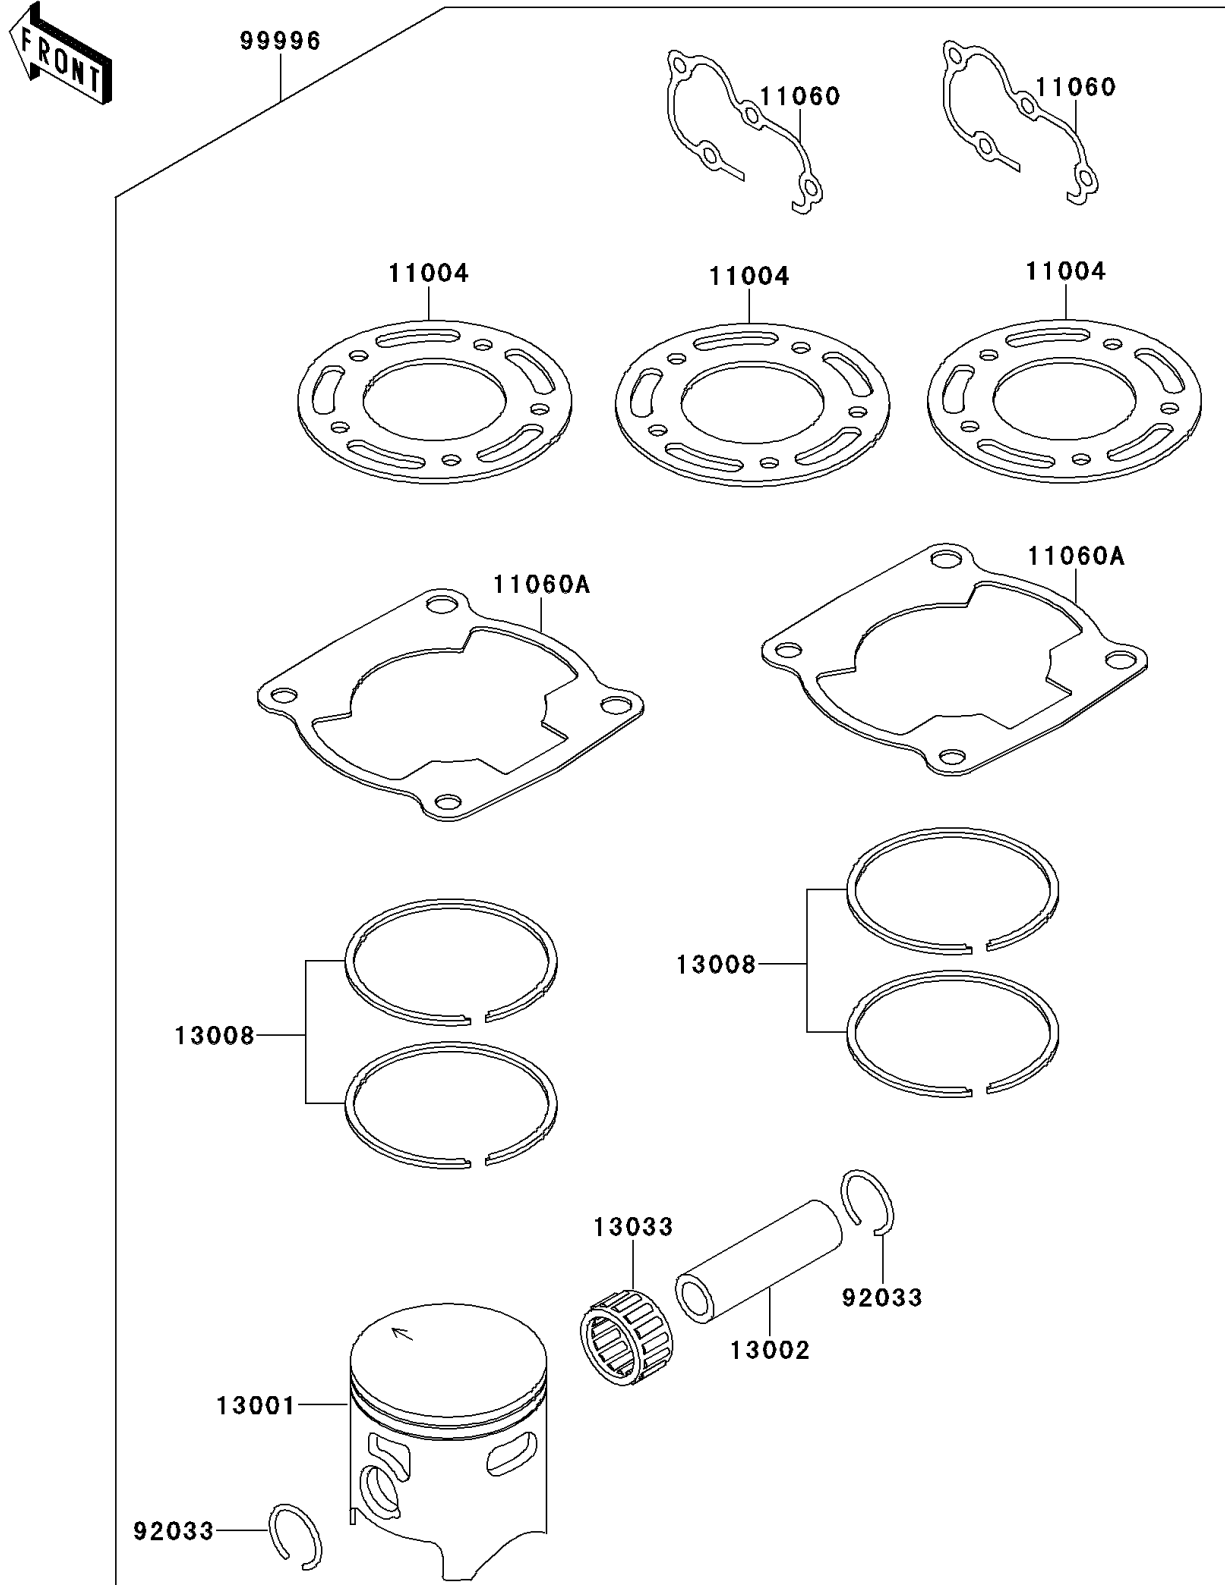

1999 KX80 PARTS DIAGRAM

Optional Parts(Top End Kit)

F2890

1999 KX80 PARTS LIST

Optional Parts(Top End Kit)

ITEM NAME	PART NUMBER	QUANTITY
GASKET-HEAD (Ref # 11004)	11004-1213	3
GASKET,GOVERNOR COVER (Ref # 11060)	11060-1778	2
GASKET,CYLINDER BASE (Ref # 11060A)	11060-1779	2
PISTON-ENGINE (Ref # 13001)	13001-1497	1
PIN-PISTON (Ref # 13002)	13002-1079	1
RING-SET-PISTON (Ref # 13008)	13008-1100	2
BEARING-SMALL END,14R1818AP-1 (Ref # 13033)	13033-1053	1
RING-SNAP (Ref # 92033)	92033-1050	2
KIT,ENGINE TOP END,KX80-W/Y (Ref # 99996)	99996-1238	1