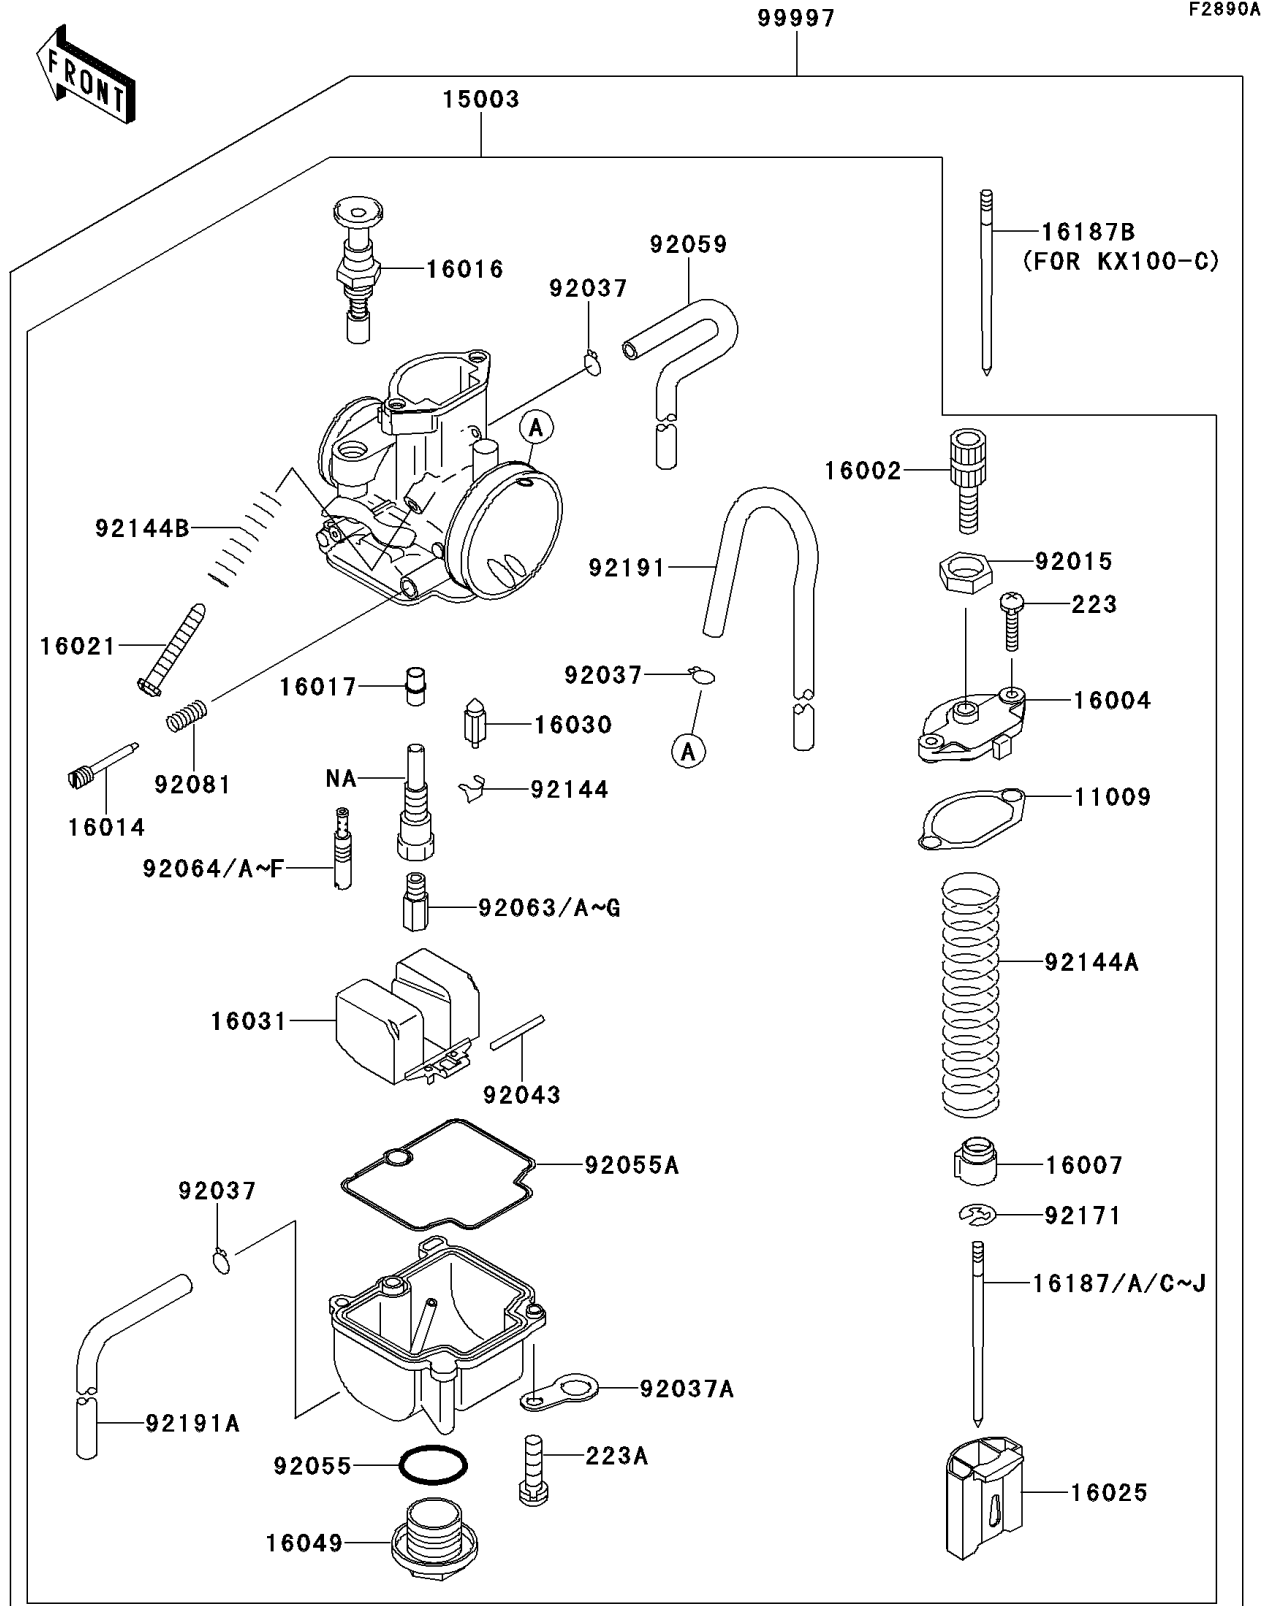

1998 KX80 PARTS DIAGRAM

Optional Parts(Carburetor)