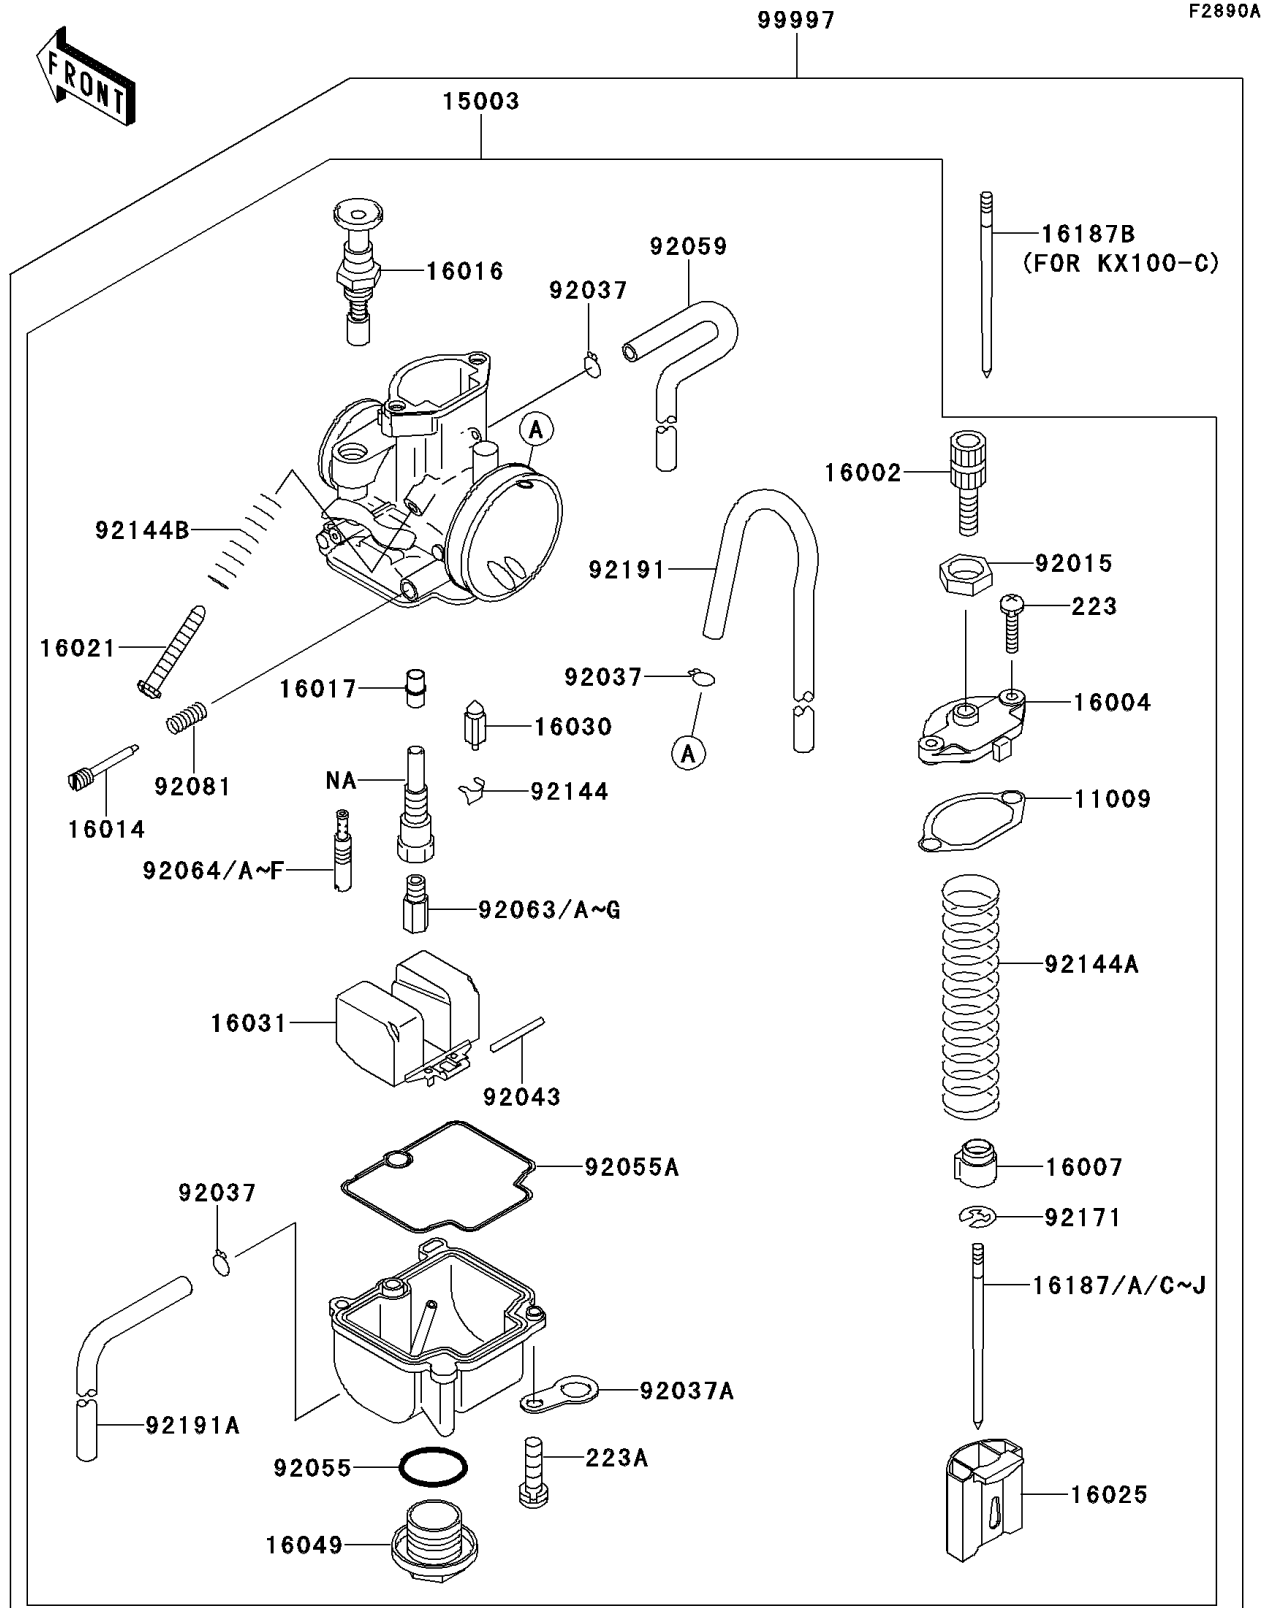

1998 KX80 PARTS DIAGRAM

Optional Parts(Carburetor)