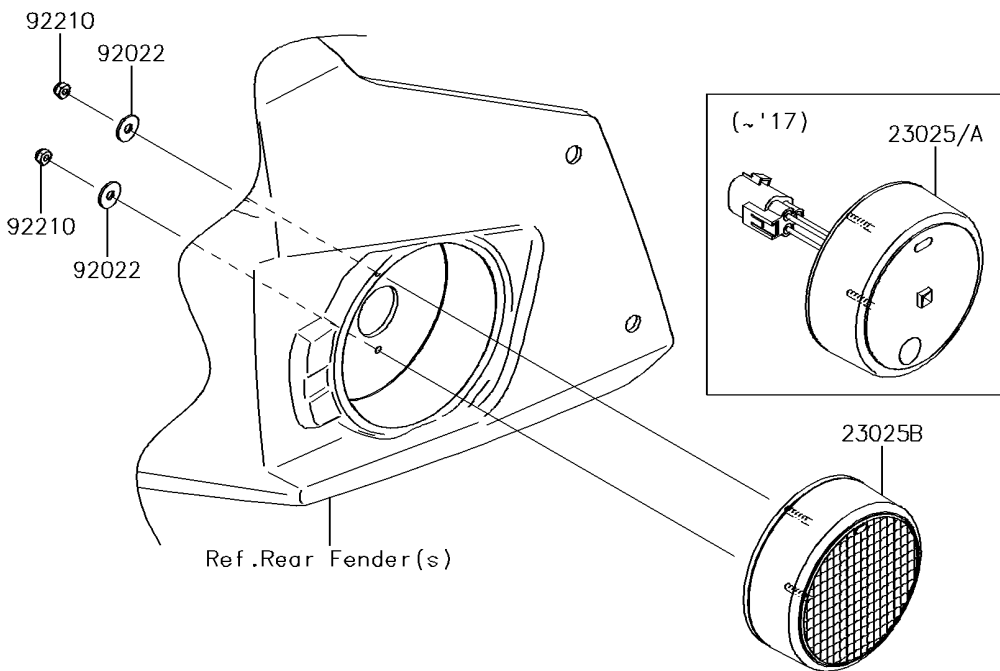

2018 TERYX4™ LE PARTS DIAGRAM

Taillight(s)

F2720

2018 TERYX4™ LE PARTS LIST

Taillight(s)

ITEM NAME	PART NUMBER	QUANTITY
LAMP-TAIL (Ref # 23025B)	23025-0364	2
WASHER,4.3X12.5X1 (Ref # 92022)	92022-1949	4
NUT (Ref # 92210)	92210-0722	4