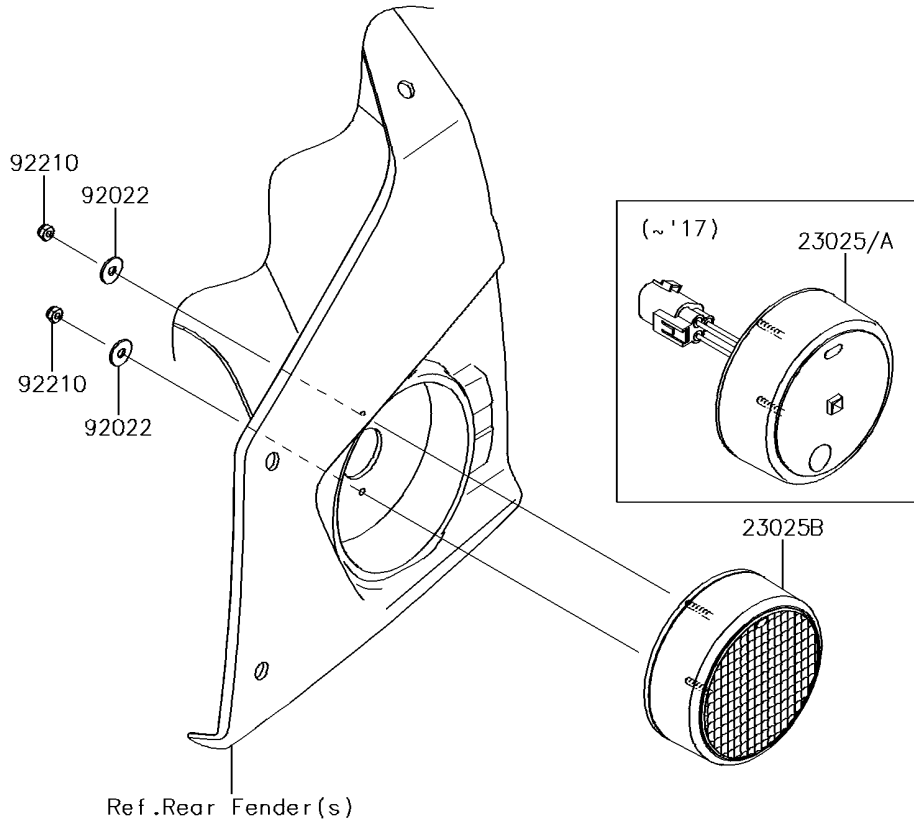

2018 TERYX4™ LE PARTS DIAGRAM

Taillight(s)

F2720

2018 TERYX4™ LE PARTS LIST

Taillight(s)

ITEM NAME	PART NUMBER	QUANTITY
LAMP-TAIL (Ref # 23025B)	23025-0364	2
WASHER,4.3X12.5X1 (Ref # 92022)	92022-1949	4
NUT (Ref # 92210)	92210-0722	4