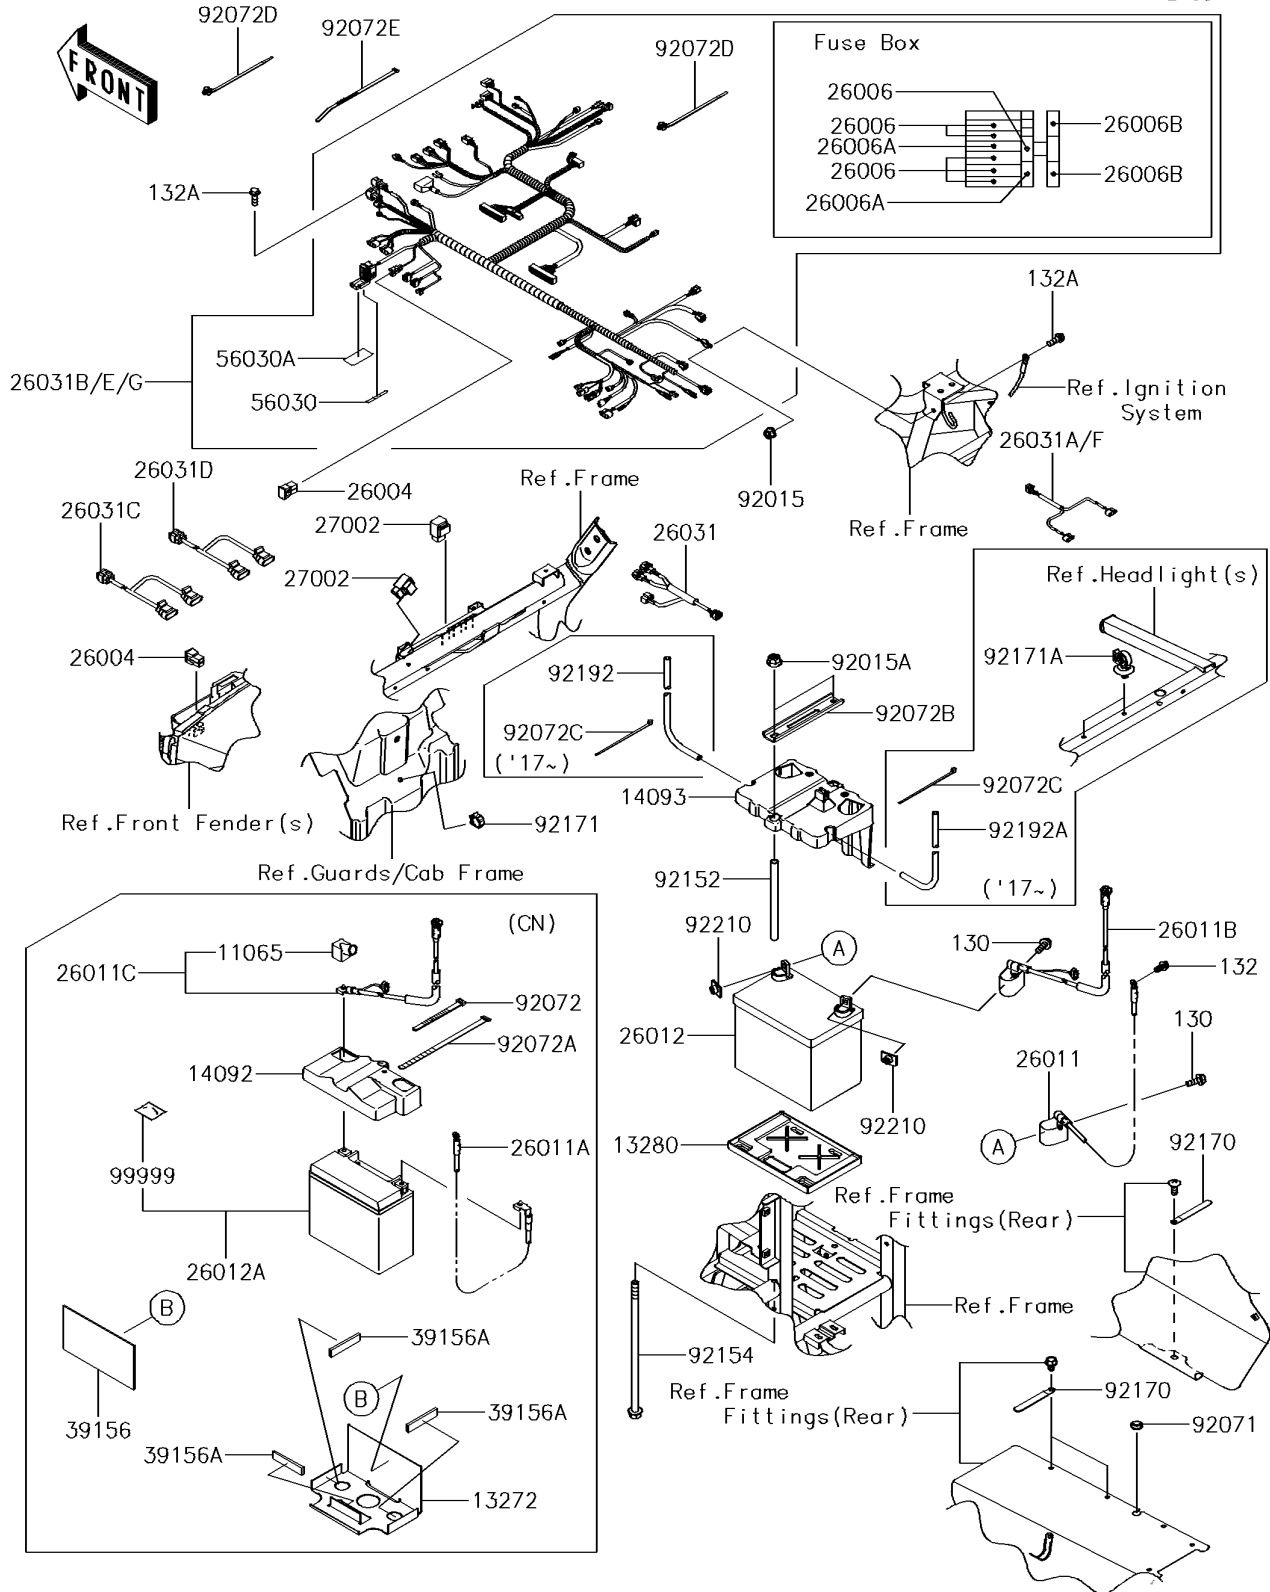

2018 TERYX4™ LE PARTS DIAGRAM

Chassis Electrical Equipment

F2760

2018 TERYX4™ LE PARTS LIST

Chassis Electrical Equipment

ITEM NAME	PART NUMBER	QUANTITY
-----------	-------------	----------