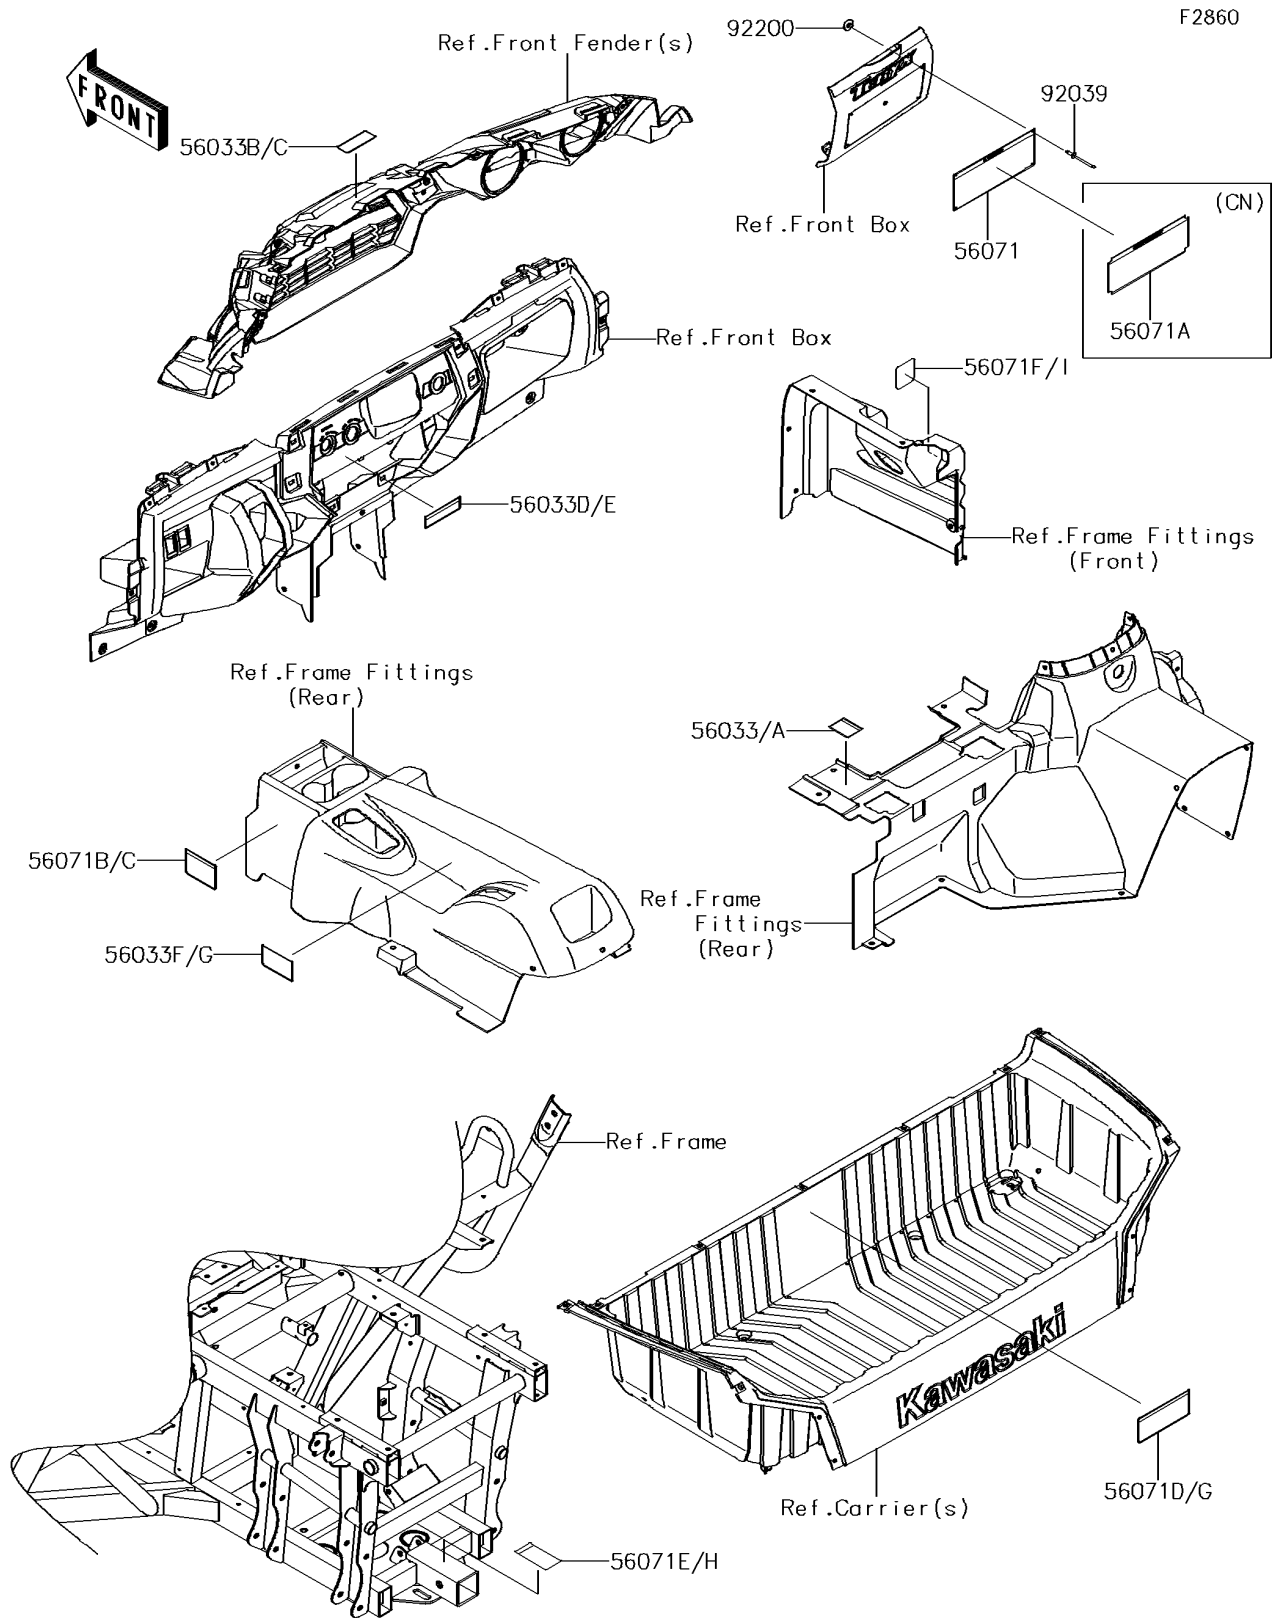

2018 TERYX4™ LE PARTS DIAGRAM

Labels

2018 TERYX4™ LE PARTS LIST

Labels

ITEM NAME	PART NUMBER	QUANTITY
LABEL-MANUAL,OIL MAINTENANCE (Ref # 56033)	56033-0372	1
LABEL-MANUAL,OIL MAINTENANCE (Ref # 56033A)	56033-0373	1
LABEL-MANUAL,AIR CLEANER (Ref # 56033B)	56033-0724	1
LABEL-MANUAL,AIR CLEANER (Ref # 56033C)	56033-0731	1
LABEL-MANUAL,SHIFT NOTICE (Ref # 56033D)	56033-0822	1
LABEL-MANUAL,SHIFT NOTICE (Ref # 56033E)	56033-0826	1
LABEL-MANUAL,DRIVE BELT (Ref # 56033F)	56033-0924	1
LABEL-MANUAL,DRIVE BELT (Ref # 56033G)	56033-0929	1
LABEL-WARNING (Ref # 56071)	56071-0500	1
LABEL-WARNING,GENERAL (Ref # 56071A)	56071-0501	1
LABEL-WARNING,TIRE (Ref # 56071B)	56071-0573	1
LABEL-WARNING,TIRE (Ref # 56071C)	56071-0574	1
LABEL-WARNING,CARGO (Ref # 56071D)	56071-0584	1
LABEL-WARNING,TRAILER HITCH (Ref # 56071E)	56071-0586	1
LABEL-WARNING,GASOLINE (Ref # 56071F)	56071-0588	1
LABEL-WARNING,CARGO (Ref # 56071G)	56071-0589	1
LABEL-WARNING,TRAILER HITCH (Ref # 56071H)	56071-0591	1
LABEL-WARNING,GASOLINE (Ref # 56071I)	56071-0593	1
RIVET,3.2X8 (Ref # 92039)	92039-3763	4
WASHER,3.5X8X1 (Ref # 92200)	92200-1251	4