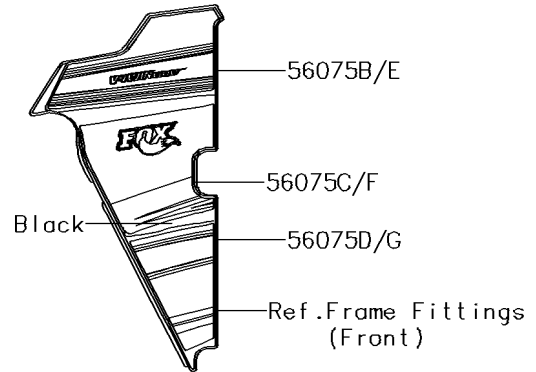

2018 TERYX4™ LE PARTS DIAGRAM

Decals(Blue)(GJF)

F2861G

2018 TERYX4™ LE PARTS LIST

Decals(Blue)(GJF)

ITEM NAME	PART NUMBER	QUANTITY
MARK,FR FENDER,TERYX4 LE (Ref # 56054)	56054-1862	2
MARK,FR FENDER,K (Ref # 56054A)	56054-2264	1
PATTERN,FR FENDER,LH (Ref # 56075)	56075-2901	1
PATTERN,FR FENDER,RH (Ref # 56075A)	56075-2902	1
PATTERN,SIDE GUARD,LH,UPP (Ref # 56075B)	56075-2903	1
PATTERN,SIDE GUARD,LH,CNT (Ref # 56075C)	56075-2904	1
PATTERN,SIDE GUARD,LH,LWR (Ref # 56075D)	56075-2905	1
PATTERN,SIDE GUARD,RH,UPP (Ref # 56075E)	56075-2906	1
PATTERN,SIDE GUARD,RH,CNT (Ref # 56075F)	56075-2907	1
PATTERN,SIDE GUARD,RH,LWR (Ref # 56075G)	56075-2908	1
PATTERN,DOOR COVER,LH,FR,UPP (Ref # 56075H)	56075-2909	1
PATTERN,DOOR COVER,LH,FR,CNT (Ref # 56075I)	56075-2910	1
PATTERN,DOOR COVER,LH,FR,LWR (Ref # 56075J)	56075-2911	1
PATTERN,DOOR COVER,RH,FR,UPP (Ref # 56075K)	56075-2913	1
PATTERN,DOOR COVER,RH,FR,CNT (Ref # 56075L)	56075-2914	1
PATTERN,DOOR COVER,RH,FR,LWR (Ref # 56075M)	56075-2915	1
PATTERN,DOOR COVER,LH,RR (Ref # 56075N)	56075-2917	1
PATTERN,DOOR COVER,RH,RR (Ref # 56075O)	56075-2918	1
PATTERN,RR FENDER,LH (Ref # 56075P)	56075-2919	1
PATTERN,RR FENDER,RH (Ref # 56075Q)	56075-2920	1