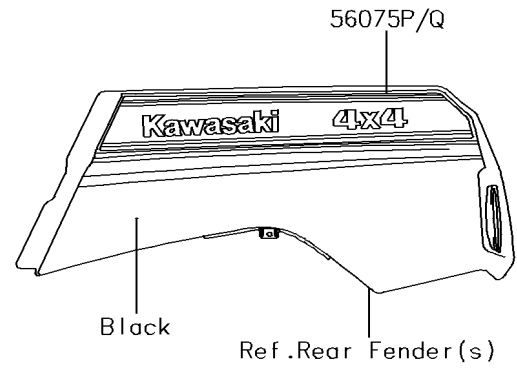

2018 TERYX4™ LE PARTS DIAGRAM

Decals(Blue)(GJF)

F2861G

2018 TERYX4™ LE PARTS LIST

Decals(Blue)(GJF)

ITEM NAME	PART NUMBER	QUANTITY
MARK,FR FENDER,TERYX4 LE (Ref # 56054)	56054-1862	2
MARK,FR FENDER,K (Ref # 56054A)	56054-2264	1
PATTERN,FR FENDER,LH (Ref # 56075)	56075-2901	1
PATTERN,FR FENDER,RH (Ref # 56075A)	56075-2902	1
PATTERN,SIDE GUARD,LH,UPP (Ref # 56075B)	56075-2903	1
PATTERN,SIDE GUARD,LH,CNT (Ref # 56075C)	56075-2904	1
PATTERN,SIDE GUARD,LH,LWR (Ref # 56075D)	56075-2905	1
PATTERN,SIDE GUARD,RH,UPP (Ref # 56075E)	56075-2906	1
PATTERN,SIDE GUARD,RH,CNT (Ref # 56075F)	56075-2907	1
PATTERN,SIDE GUARD,RH,LWR (Ref # 56075G)	56075-2908	1
PATTERN,DOOR COVER,LH,FR,UPP (Ref # 56075H)	56075-2909	1
PATTERN,DOOR COVER,LH,FR,CNT (Ref # 56075I)	56075-2910	1
PATTERN,DOOR COVER,LH,FR,LWR (Ref # 56075J)	56075-2911	1
PATTERN,DOOR COVER,RH,FR,UPP (Ref # 56075K)	56075-2913	1
PATTERN,DOOR COVER,RH,FR,CNT (Ref # 56075L)	56075-2914	1
PATTERN,DOOR COVER,RH,FR,LWR (Ref # 56075M)	56075-2915	1
PATTERN,DOOR COVER,LH,RR (Ref # 56075N)	56075-2917	1
PATTERN,DOOR COVER,RH,RR (Ref # 56075O)	56075-2918	1
PATTERN,RR FENDER,LH (Ref # 56075P)	56075-2919	1
PATTERN,RR FENDER,RH (Ref # 56075Q)	56075-2920	1