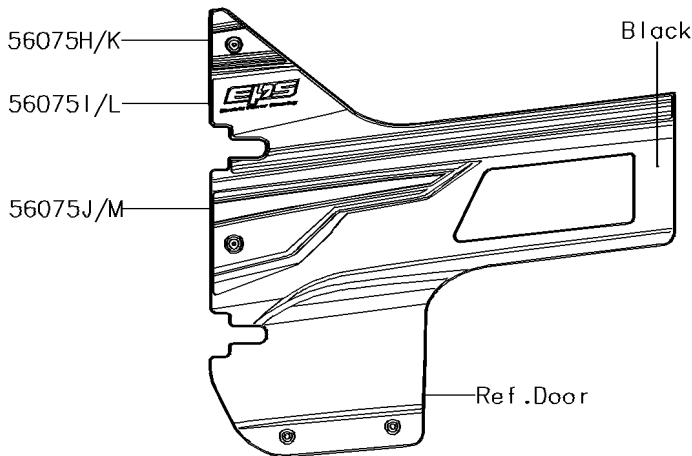

2018 TERYX4™ LE PARTS DIAGRAM

Decals(Blue)(GJF)

F2861G

2018 TERYX4™ LE PARTS LIST

Decals(Blue)(GJF)

ITEM NAME	PART NUMBER	QUANTITY
MARK,FR FENDER,TERYX4 LE (Ref # 56054)	56054-1862	2
MARK,FR FENDER,K (Ref # 56054A)	56054-2264	1
PATTERN,FR FENDER,LH (Ref # 56075)	56075-2901	1
PATTERN,FR FENDER,RH (Ref # 56075A)	56075-2902	1
PATTERN,SIDE GUARD,LH,UPP (Ref # 56075B)	56075-2903	1
PATTERN,SIDE GUARD,LH,CNT (Ref # 56075C)	56075-2904	1
PATTERN,SIDE GUARD,LH,LWR (Ref # 56075D)	56075-2905	1
PATTERN,SIDE GUARD,RH,UPP (Ref # 56075E)	56075-2906	1
PATTERN,SIDE GUARD,RH,CNT (Ref # 56075F)	56075-2907	1
PATTERN,SIDE GUARD,RH,LWR (Ref # 56075G)	56075-2908	1
PATTERN,DOOR COVER,LH,FR,UPP (Ref # 56075H)	56075-2909	1
PATTERN,DOOR COVER,LH,FR,CNT (Ref # 56075I)	56075-2910	1
PATTERN,DOOR COVER,LH,FR,LWR (Ref # 56075J)	56075-2911	1
PATTERN,DOOR COVER,RH,FR,UPP (Ref # 56075K)	56075-2913	1
PATTERN,DOOR COVER,RH,FR,CNT (Ref # 56075L)	56075-2914	1
PATTERN,DOOR COVER,RH,FR,LWR (Ref # 56075M)	56075-2915	1
PATTERN,DOOR COVER,LH,RR (Ref # 56075N)	56075-2917	1
PATTERN,DOOR COVER,RH,RR (Ref # 56075O)	56075-2918	1
PATTERN,RR FENDER,LH (Ref # 56075P)	56075-2919	1
PATTERN,RR FENDER,RH (Ref # 56075Q)	56075-2920	1