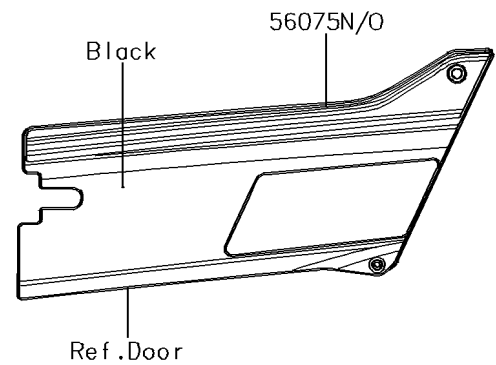

2018 TERYX4™ LE PARTS DIAGRAM

Decals(Blue)(GJF)

F2861G

2018 TERYX4™ LE PARTS LIST

Decals(Blue)(GJF)

ITEM NAME	PART NUMBER	QUANTITY
MARK,FR FENDER,TERYX4 LE (Ref # 56054)	56054-1862	2
MARK,FR FENDER,K (Ref # 56054A)	56054-2264	1
PATTERN,FR FENDER,LH (Ref # 56075)	56075-2901	1
PATTERN,FR FENDER,RH (Ref # 56075A)	56075-2902	1
PATTERN,SIDE GUARD,LH,UPP (Ref # 56075B)	56075-2903	1
PATTERN,SIDE GUARD,LH,CNT (Ref # 56075C)	56075-2904	1
PATTERN,SIDE GUARD,LH,LWR (Ref # 56075D)	56075-2905	1
PATTERN,SIDE GUARD,RH,UPP (Ref # 56075E)	56075-2906	1
PATTERN,SIDE GUARD,RH,CNT (Ref # 56075F)	56075-2907	1
PATTERN,SIDE GUARD,RH,LWR (Ref # 56075G)	56075-2908	1
PATTERN,DOOR COVER,LH,FR,UPP (Ref # 56075H)	56075-2909	1
PATTERN,DOOR COVER,LH,FR,CNT (Ref # 56075I)	56075-2910	1
PATTERN,DOOR COVER,LH,FR,LWR (Ref # 56075J)	56075-2911	1
PATTERN,DOOR COVER,RH,FR,UPP (Ref # 56075K)	56075-2913	1
PATTERN,DOOR COVER,RH,FR,CNT (Ref # 56075L)	56075-2914	1
PATTERN,DOOR COVER,RH,FR,LWR (Ref # 56075M)	56075-2915	1
PATTERN,DOOR COVER,LH,RR (Ref # 56075N)	56075-2917	1
PATTERN,DOOR COVER,RH,RR (Ref # 56075O)	56075-2918	1
PATTERN,RR FENDER,LH (Ref # 56075P)	56075-2919	1
PATTERN,RR FENDER,RH (Ref # 56075Q)	56075-2920	1