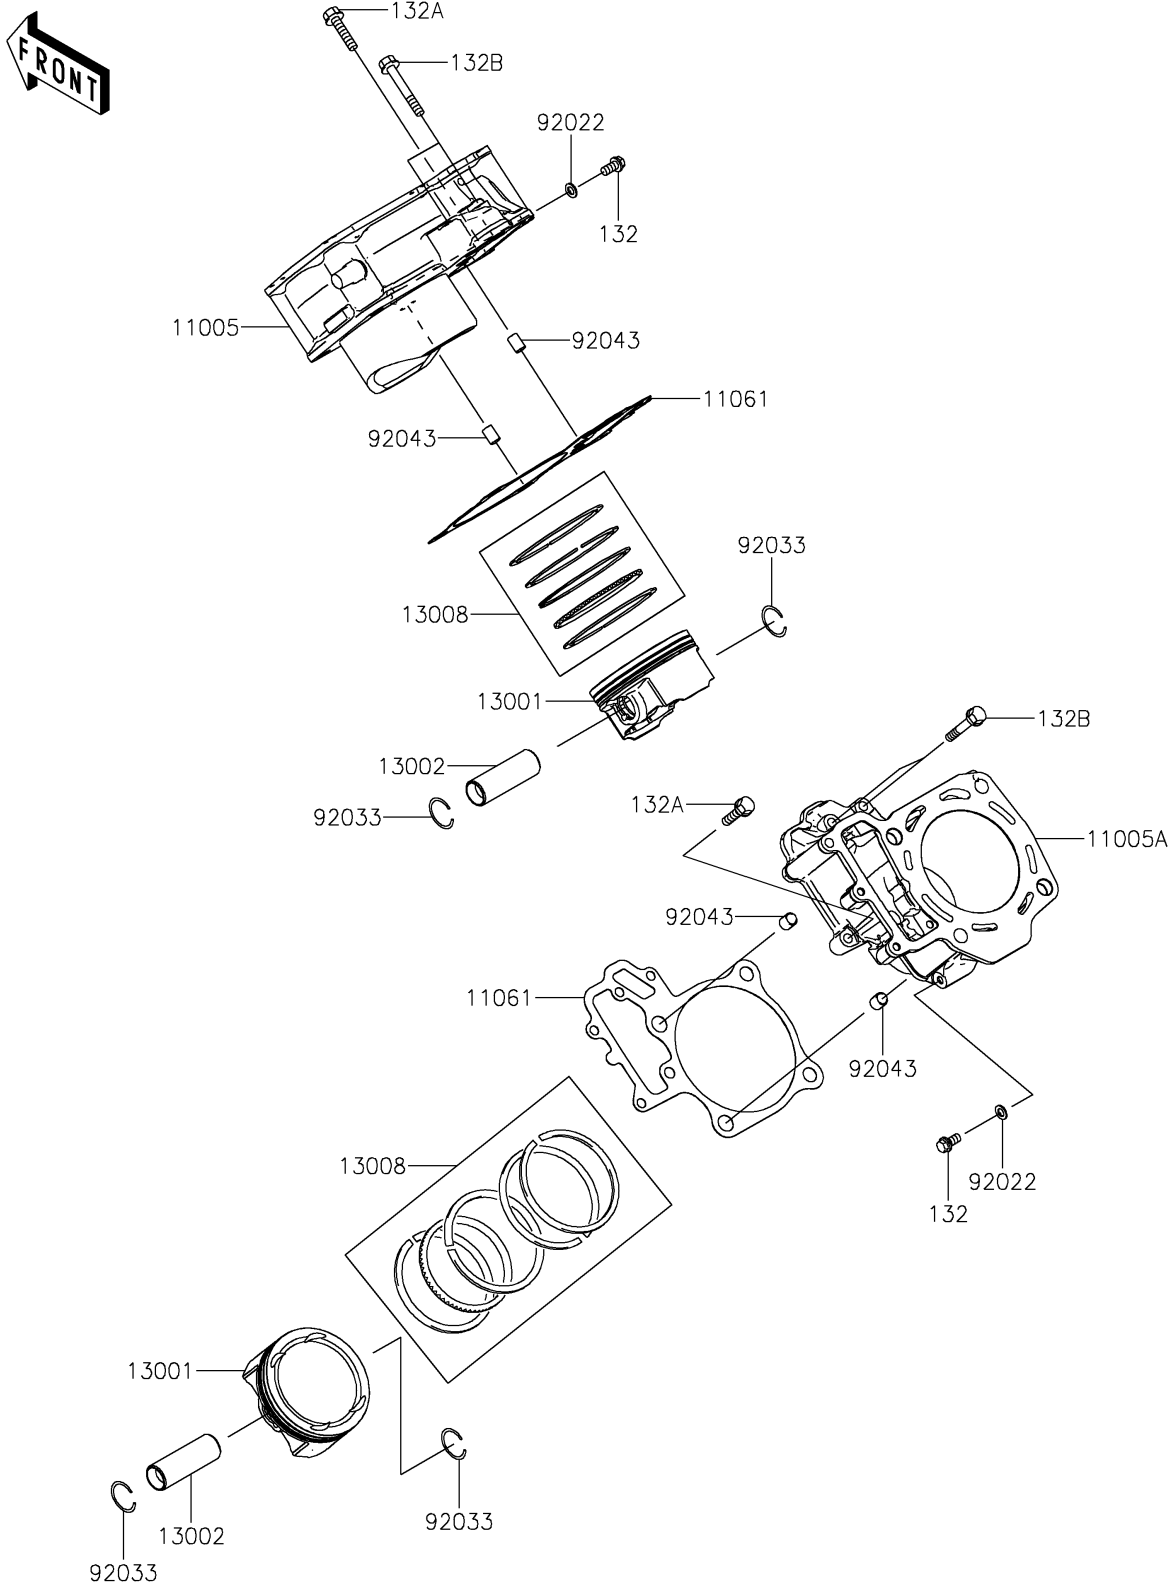

2016 TERYX4™ CAMO PARTS DIAGRAM

Cylinder/Piston(s)

E1120

2016 TERYX4™ CAMO PARTS LIST

Cylinder/Piston(s)

ITEM NAME	PART NUMBER	QUANTITY
CYLINDER-ENGINE,FR (Ref # 11005)	11005-0628	1
CYLINDER-ENGINE,RR (Ref # 11005A)	11005-0629	1
GASKET,CYLINDER BASE (Ref # 11061)	11061-0730	2
PISTON-ENGINE (Ref # 13001)	13001-0740	2
PIN-PISTON (Ref # 13002)	13002-0711	2
RING-SET-PISTON (Ref # 13008)	13008-0042	2
WASHER,6.2X11X1 (Ref # 92022)	92022-304	2
RING-SNAP (Ref # 92033)	92033-1207	4
PIN,10.1X12X14 (Ref # 92043)	92043-4009	4
BOLT-FLANGED-SMALL,6X12 (Ref # 132)	132BA0612	2
BOLT-FLANGED-SMALL,6X30 (Ref # 132A)	132BA0630	2
BOLT-FLANGED-SMALL,6X40 (Ref # 132B)	132BA0640	4