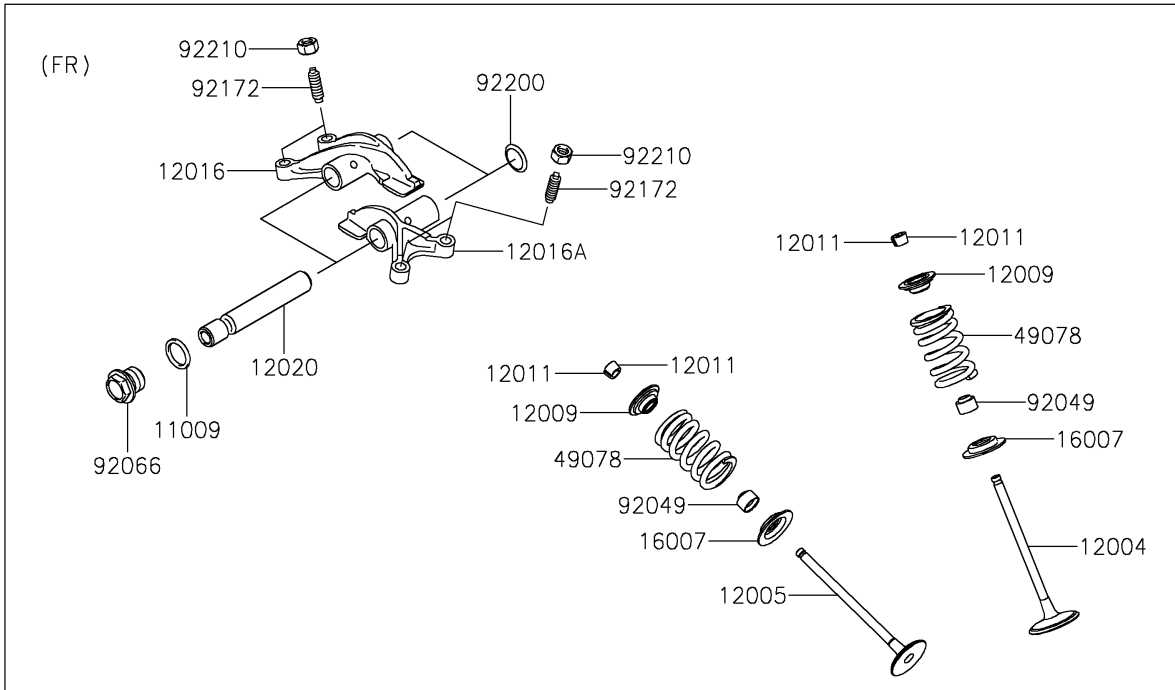

# 2017 TERYX4™ CAMO PARTS DIAGRAM

Valve(s)

E1210

## 2017 TERYX4™ CAMO PARTS LIST

Valve(s)

ITEM NAME	PART NUMBER	QUANTITY
GASKET,14X18X1.5 (Ref # 11009)	11009-1430	4
VALVE-INTAKE (Ref # 12004)	12004-0048	4
VALVE-EXHAUST (Ref # 12005)	12005-0047	4
RETAINER-VALVE SPRING (Ref # 12009)	12009-1056	8
COLLET (Ref # 12011)	12011-1051	16
ARM-ROCKER,EXHAUST (Ref # 12016)	12016-1128	2
ARM-ROCKER,INTAKE (Ref # 12016A)	12016-1129	2
SHAFT-ROCKER (Ref # 12020)	12020-0004	4
SEAT-SPRING (Ref # 16007)	16007-0703	8
SPRING-ENGINE VALVE (Ref # 49078)	49078-0014	8
SEAL-OIL,VSB58.558 (Ref # 92049)	92049-1218	8
PLUG,DRAIN (Ref # 92066)	92066-2196	4
SCREW,6MM (Ref # 92172)	92172-0737	8
WASHER,13X17X0.3 (Ref # 92200)	92200-0808	4
NUT,6MM (Ref # 92210)	92210-1490	8