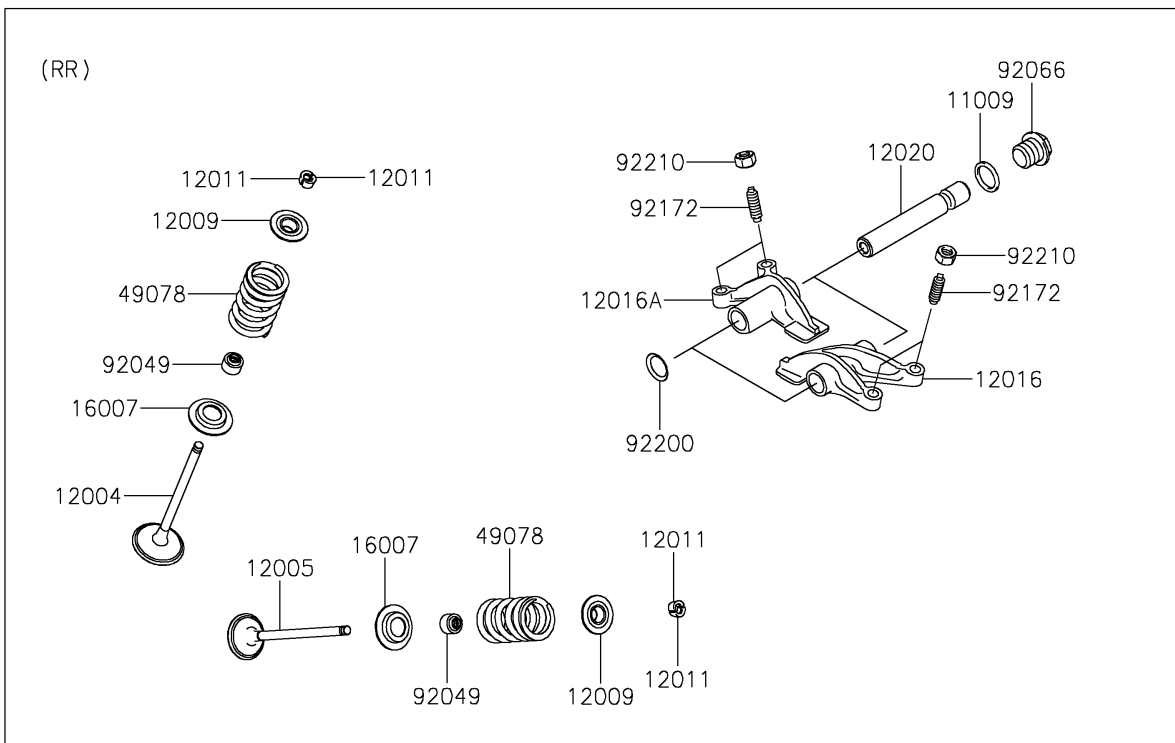

# 2017 TERYX4™ CAMO PARTS DIAGRAM

Valve(s)

E1210

## 2017 TERYX4™ CAMO PARTS LIST

Valve(s)

ITEM NAME	PART NUMBER	QUANTITY
GASKET,14X18X1.5 (Ref # 11009)	11009-1430	4
VALVE-INTAKE (Ref # 12004)	12004-0048	4
VALVE-EXHAUST (Ref # 12005)	12005-0047	4
RETAINER-VALVE SPRING (Ref # 12009)	12009-1056	8
COLLET (Ref # 12011)	12011-1051	16
ARM-ROCKER,EXHAUST (Ref # 12016)	12016-1128	2
ARM-ROCKER,INTAKE (Ref # 12016A)	12016-1129	2
SHAFT-ROCKER (Ref # 12020)	12020-0004	4
SEAT-SPRING (Ref # 16007)	16007-0703	8
SPRING-ENGINE VALVE (Ref # 49078)	49078-0014	8
SEAL-OIL,VSB58.558 (Ref # 92049)	92049-1218	8
PLUG,DRAIN (Ref # 92066)	92066-2196	4
SCREW,6MM (Ref # 92172)	92172-0737	8
WASHER,13X17X0.3 (Ref # 92200)	92200-0808	4
NUT,6MM (Ref # 92210)	92210-1490	8