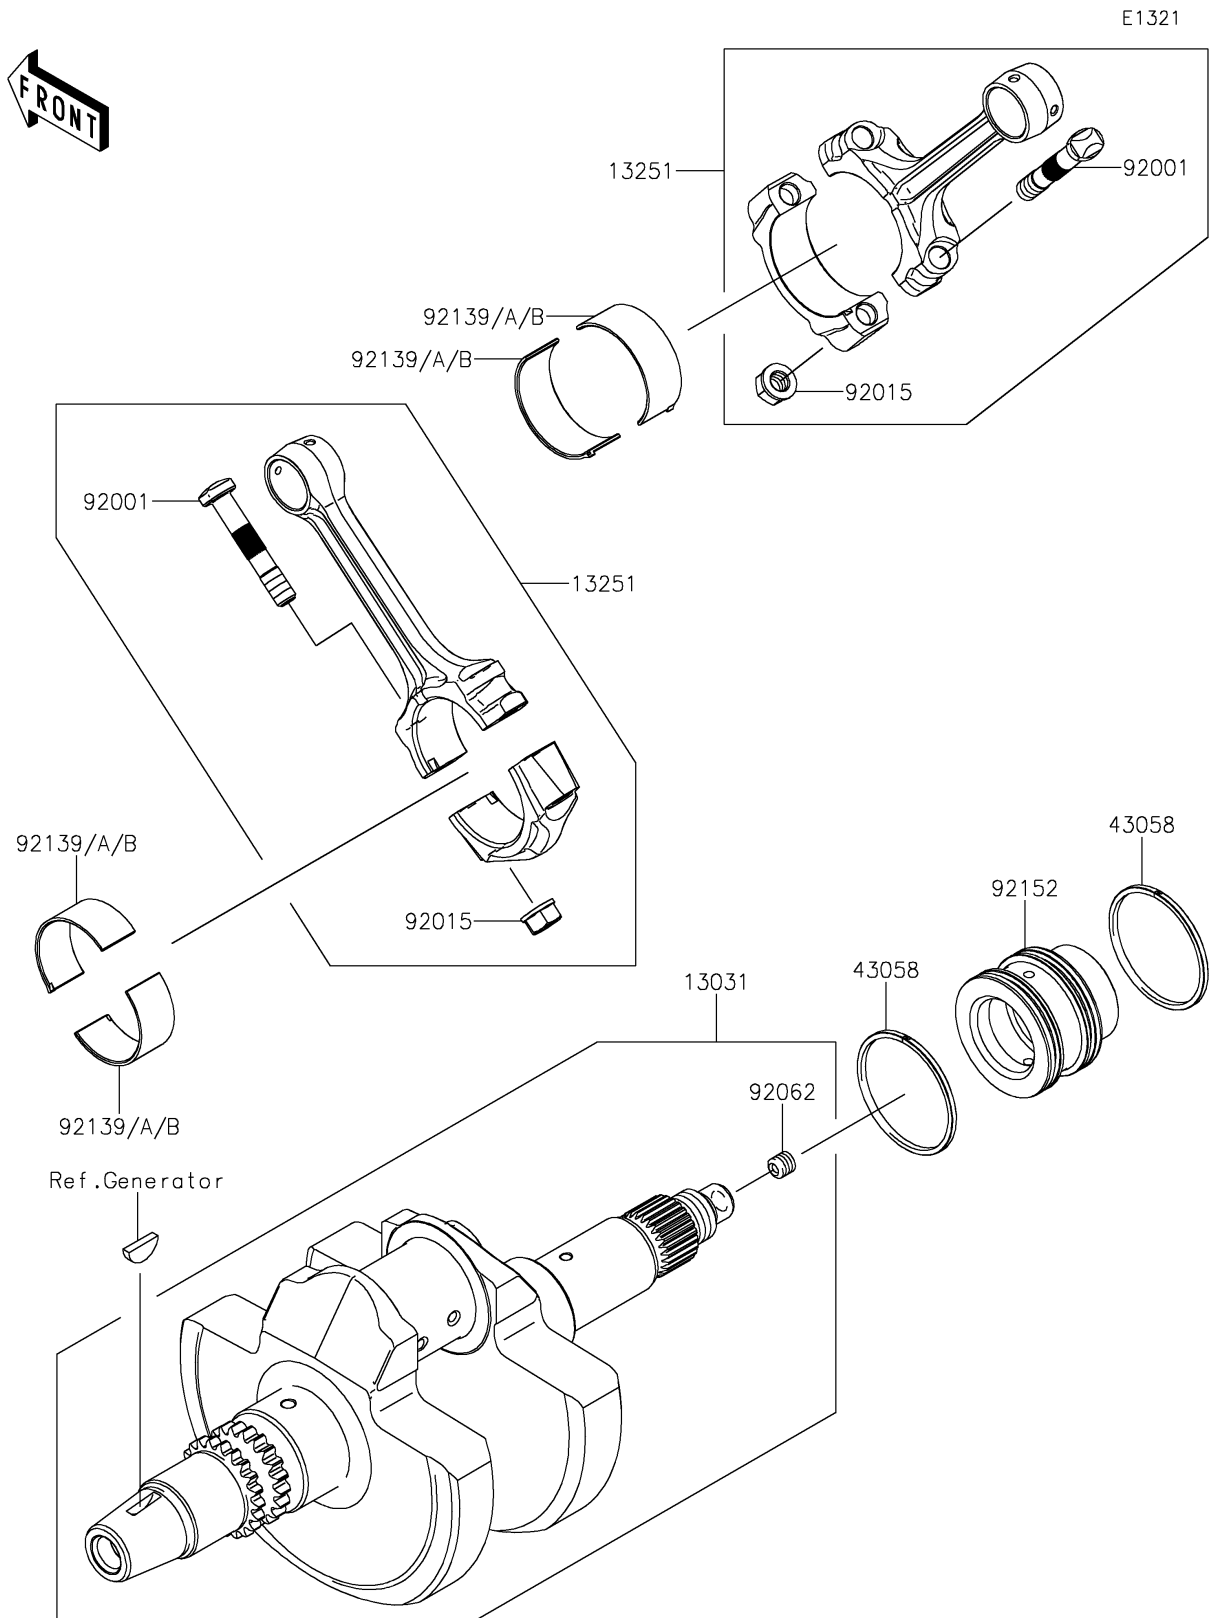

2017 TERYX4™ CAMO PARTS DIAGRAM

Crankshaft

2017 TERYX4™ CAMO PARTS LIST

Crankshaft

ITEM NAME	PART NUMBER	QUANTITY
CRANKSHAFT-COMP (Ref # 13031)	13031-0762	1
ROD-ASSY-CONNECTING (Ref # 13251)	13251-0709	2
RING (Ref # 43058)	43058-0702	2
BOLT,CONNECTING ROD (Ref # 92001)	92001-1980	4
NUT,FLANGED,8MM (Ref # 92015)	92015-1311	4
NOZZLE,8X8,SILVER (Ref # 92062)	92062-1082	1
BUSHING,CONNECTING ROD,GREEN (Ref # 92139)	92139-0764	AR
BUSHING,CONNECTING ROD,YELLOW (Ref # 92139A)	92139-0765	4
BUSHING,CONNECTING ROD,BROWN (Ref # 92139B)	92139-0766	AR
COLLAR,CRANK-CLUTCH (Ref # 92152)	92152-0956	1