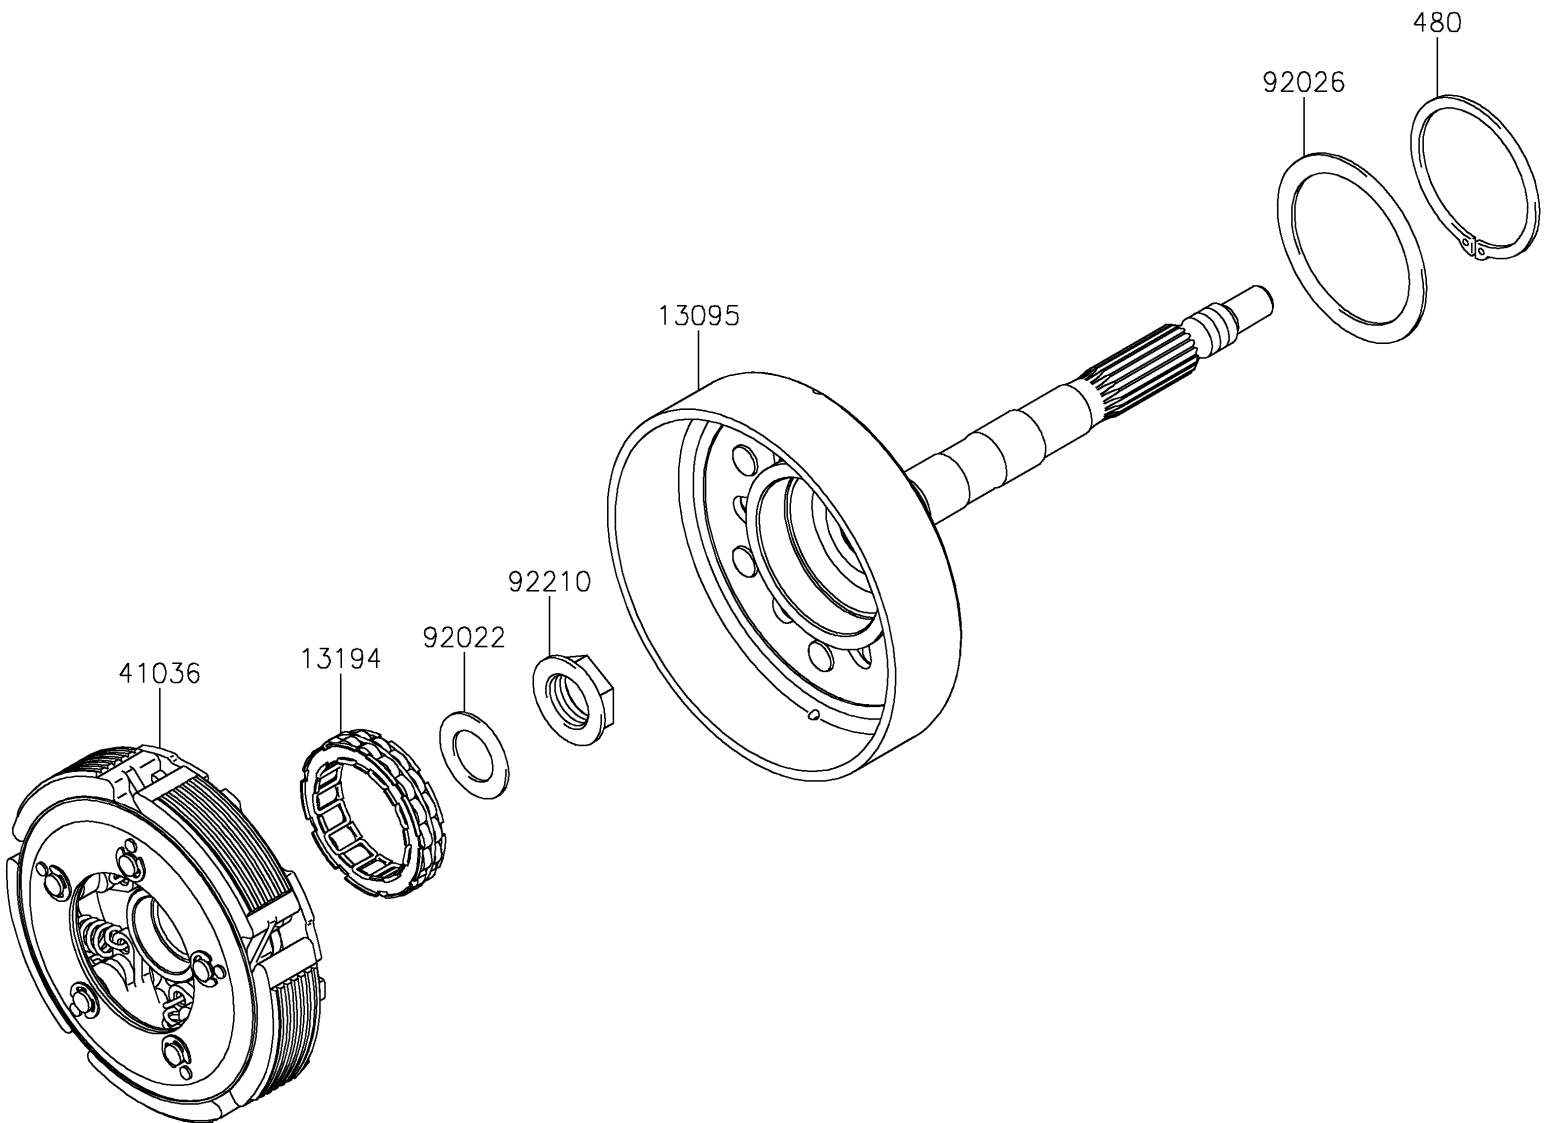

2017 TERYX4™ CAMO PARTS DIAGRAM

Clutch

E1350

2017 TERYX4™ CAMO PARTS LIST

Clutch

ITEM NAME	PART NUMBER	QUANTITY
HOUSING-COMP-CLUTCH (Ref # 13095)	13095-0554	1
CLUTCH-ONEWAY (Ref # 13194)	13194-0555	1
HUB-ASSY (Ref # 41036)	41036-0639	1
WASHER,20.5X34X1.4 (Ref # 92022)	92022-168	1
SPACER (Ref # 92026)	92026-0710	1
NUT,20MM (Ref # 92210)	92210-0711	1
CIRCLIP-TYPE-C,60MM (Ref # 480)	480J6000	1