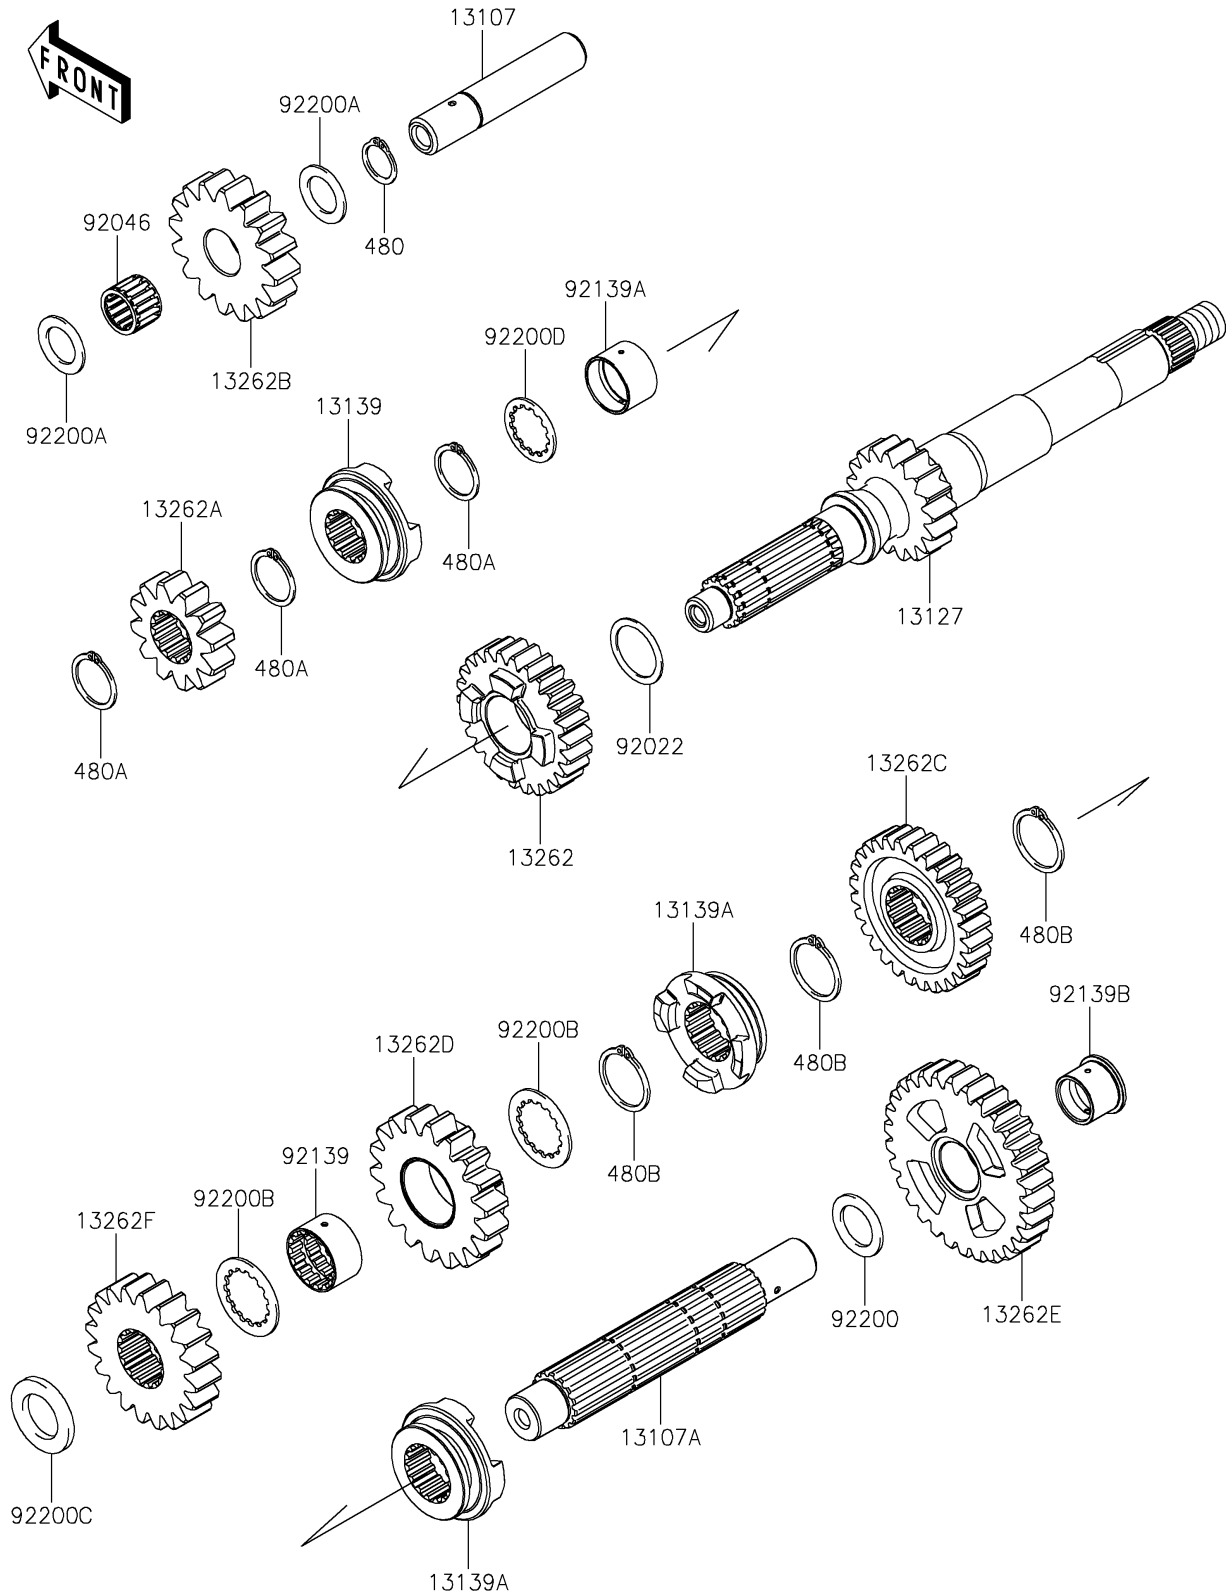

2017 TERYX4™ CAMO PARTS DIAGRAM

Transmission

E1361

2017 TERYX4™ CAMO PARTS LIST

Transmission

ITEM NAME	PART NUMBER	QUANTITY
SHAFT,REVERSE (Ref # 13107)	13107-0715	1
SHAFT,COUNTER (Ref # 13107A)	13107-0716	1
SHAFT-TRANSMISSION INPUT,17T (Ref # 13127)	13127-0654	1
SHIFTER,INPUT HI (Ref # 13139)	13139-0624	1
SHIFTER,OUTPUT (Ref # 13139A)	13139-0625	2
GEAR,INPUT HI,26T (Ref # 13262)	13262-0860	1
GEAR,INPUT REVERSE,12T (Ref # 13262A)	13262-0861	1
GEAR,REVERSE IDLE,16T (Ref # 13262B)	13262-0862	1
GEAR,OUTPUT HI,28T (Ref # 13262C)	13262-0863	1
GEAR,OUTPUT REVERSE,18T (Ref # 13262D)	13262-0865	1
GEAR,OUTPUT LOW,31T (Ref # 13262E)	13262-0867	1
GEAR,OUTPUT,19T (Ref # 13262F)	13262-1141	1
WASHER,25.3X32X1 (Ref # 92022)	92022-1800	1
BEARING-NEEDLE,182216E03 C3 (Ref # 92046)	92046-0605	1
BUSHING,25X28.3X16.7 (Ref # 92139)	92139-0107	1
BUSHING,25X28X17.8 (Ref # 92139A)	92139-0280	1
BUSHING,20X24X18.7 (Ref # 92139B)	92139-0707	1
WASHER,20.2X30X1.8 (Ref # 92200)	92200-0221	1
WASHER,18.2X28X1.5 (Ref # 92200A)	92200-0716	2
WASHER,28.5X38X1.5 (Ref # 92200B)	92200-0717	2
WASHER,22.2X36X3.6 (Ref # 92200C)	92200-0718	1
WASHER,25.2X31.0X1.5 (Ref # 92200D)	92200-1239	1
CIRCLIP-TYPE-C,18MM (Ref # 480)	480J1800	1
CIRCLIP-TYPE-C,24MM (Ref # 480A)	480J2400	3
CIRCLIP-TYPE-C,28MM (Ref # 480B)	480J2800	3